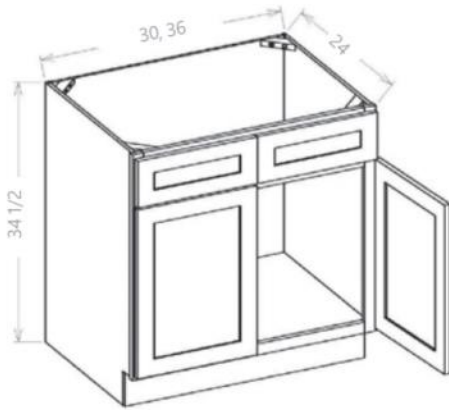

PRODUCT SPECIFICATIONS

Sink Bases

Model	Description	Width	Height	Depth
SB30	Cabinet Dimension	30	34½	24
	Door Dimension	14¾	22½	¾
	Drawer Front	14¾	6¼	¾
SB36	Cabinet Dimension	36	34½	24
	Door Dimension	17¾	22½	¾
	Drawer Front	17¾	6¼	¾