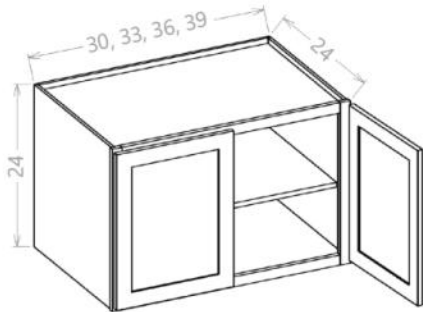

Wall Refrigerator Cabinets - 24" H (24" deep)