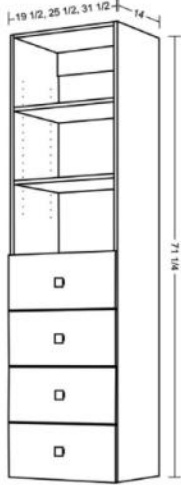

PRODUCT SPECIFICATIONS

4 Flat Drawer Closet Shelf Tower Unit in White

Model	Width	Depth	Height
CCWFH3S4FD19H	19½	14	71¼
CCWFH3S4FD25H	25½	14	71¼
CCWFH3S4FD31H	31½	14	71¼

- Include cabinet knobs/ 2 adjustable shelves