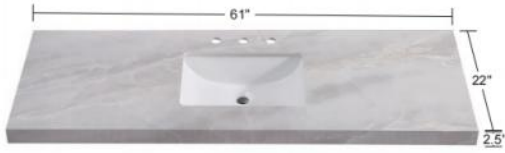

PRODUCT SPECIFICATIONS

61" Width Light Jade Porcelain Vanity Top - Single Sink

Model	Width	Height	Depth
PVTLJ61SB	61	2.5	22