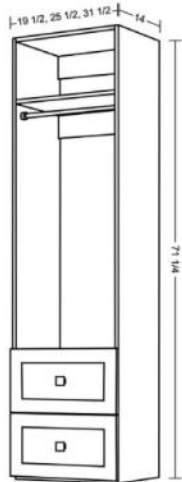

Hanging Tower with Shaker Drawers Unit in White

Model	Width	Depth	Height
CCWFH5S2SD19H	19½	14	71¼
CCWFH5S2SD25H	25½	14	71¼
CCWFH5S2SD31H	31½	14	71¼

- Include a stainless steel hanging rod and cabinet knobs/ NO adjustable shelves