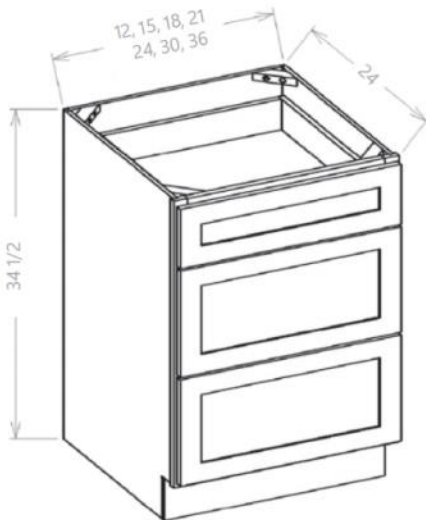

Sink Bases - Farm Sink

Model	Description	Width	Height	Depth
FSB36	Cabinet Dimension	36	34½	24
	Door Dimension	17¾	19	¾

- Fits up to a 33" W x 10" H farm sink

Two Drawer Base

Model	Description	Width	Height	Depth
2DB24	Cabinet Dimension	24	34½	24
	Door Dimension	23½	14½	20¾
2DB30	Cabinet Dimension	30	34½	24
	Door Dimension	29½	14½	20¾
2DB36	Cabinet Dimension	36	34½	24
	Door Dimension	35½	14½	20¾

PRODUCT SPECIFICATIONS

Three Drawer Base

Model	Description	Width	Height	Depth
3DB12	Cabinet Dimension	12	34½	24
	Top Drawer Front	11½	6¼	¾
	Bottom Drawer Front	11½	11⅛	¾
	Top Drawer Box	8	3¾	20¾
	Bottom Drawer Box	8	8¼	20¾
3DB15	Cabinet Dimension	15	34½	24
	Top Drawer Front	14½	6¼	¾
	Bottom Drawer Front	14½	11⅛	¾
	Top Drawer Box	11	3¾	20¾
	Bottom Drawer Box	11	8¼	20¾
3DB18	Cabinet Dimension	18	34½	24
	Top Drawer Front	17½	6¼	¾
	Bottom Drawer Front	17½	11⅛	¾
	Top Drawer Box	14	3¾	20¾
	Bottom Drawer Box	14	8¼	20¾
3DB21	Cabinet Dimension	21	34½	24
	Top Drawer Front	20½	6¼	¾
	Bottom Drawer Front	20½	11⅛	¾
	Top Drawer Box	17½	3¾	20¾
	Bottom Drawer Box	17½	8¼	20¾
3DB24	Cabinet Dimension	24	34½	24
	Top Drawer Front	23½	6¼	¾
	Bottom Drawer Front	23½	11⅛	¾
	Top Drawer Box	20	3¾	20¾
	Bottom Drawer Box	20	8¼	20¾
3DB30	Cabinet Dimension	30	34½	24
	Top Drawer Front	29½	6¼	¾
	Bottom Drawer Front	29½	11⅛	¾
	Top Drawer Box	26	3¾	20¾
	Bottom Drawer Box	26	8¼	20¾
3DB36	Cabinet Dimension	36	34½	24
	Top Drawer Front	35½	6¼	¾
	Bottom Drawer Front	35½	11⅛	¾
	Top Drawer Box	32	3¾	20¾
	Bottom Drawer Box	32	8¼	20¾