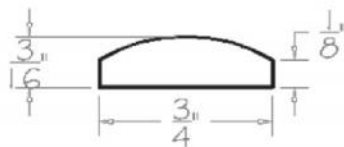

Mouldings - Batten Moulding

Model Description Width Height Depth

BAM	Dimension	96	3/4	3/16