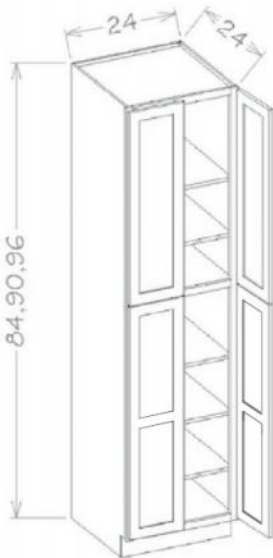

Model	Description	Width	Height	Depth
U248424	Cabinet Dimension	24	84	24
	Door Dimension	11¾	29	¾
	Bottom Door Dimension	11¾	49¼	¾
U249024	Cabinet Dimension	24	90	24
	Door Dimension	11¾	35	¾
	Bottom Door Dimension	11¾	49¼	¾
U249624	Cabinet Dimension	24	96	24
	Door Dimension	11¾	41	¾
	Bottom Door Dimension	11¾	49¼	¾

- Shaker & Traditional doors have a horizontal rail in the center of the bottom door.