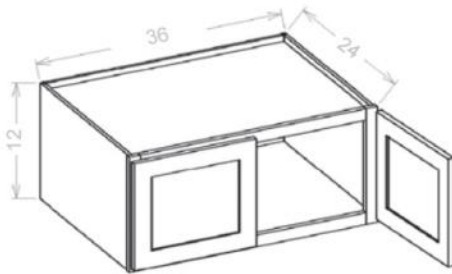

Wall Refrigerator Cabinets - 12" High (24" deep)

Model	Description	Width	Height	Depth
W361224	Cabinet Dimension	36	12	24
	Door Dimension	14³/₄	11	³/₄