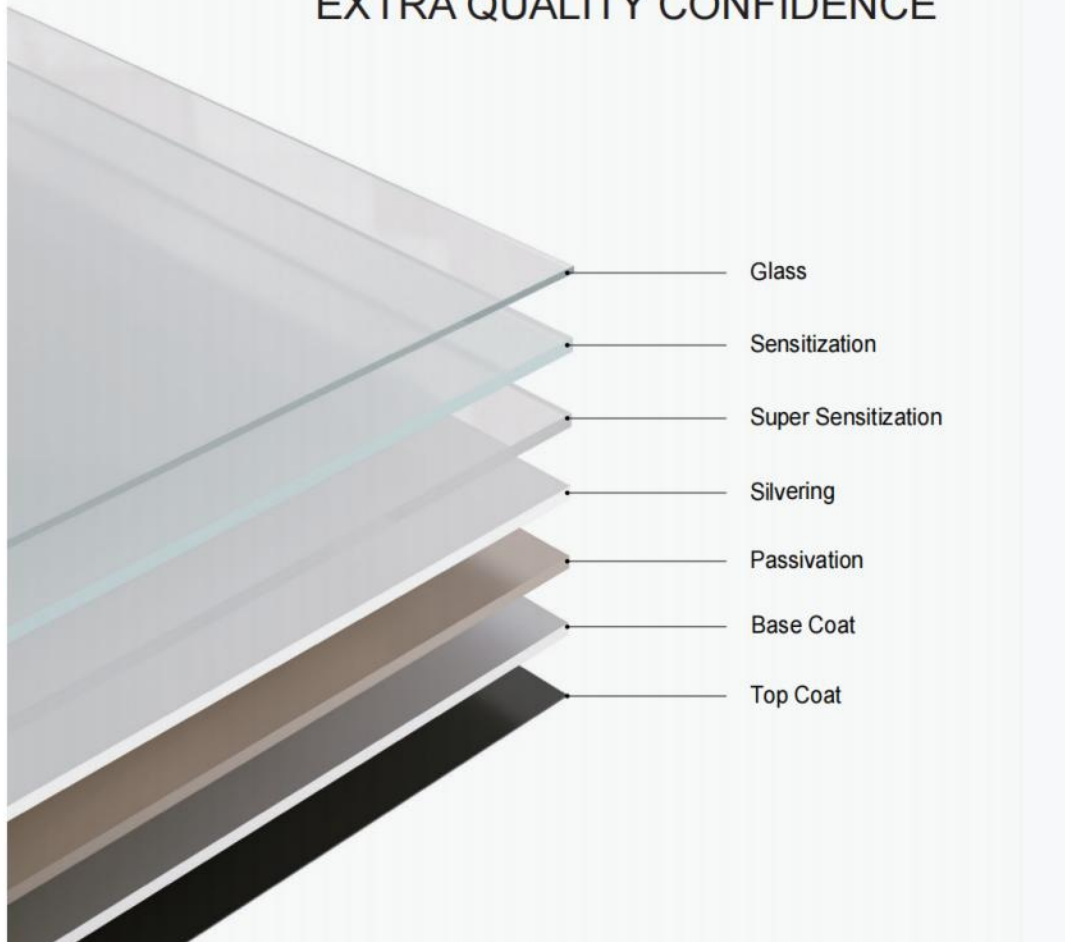

SEVEN LAYERS PROTECTION EXTRA QUALITY CONFIDENCE

Dimmable

ETL Certificate

Brightness
Memory

Anti-fog
Function

Ingress
Protection

CRI>90