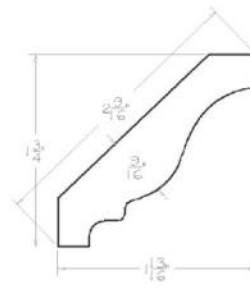

Model Description Width Height Depth

CM8	Dimension	96	1 3/4	1 13/16
-----	-----------	----	-------	---------

Crown Moulding - Decorative Crown Moulding

Model Description Width Height Depth

DCM	Dimension	96	3	2
-----	-----------	----	---	---