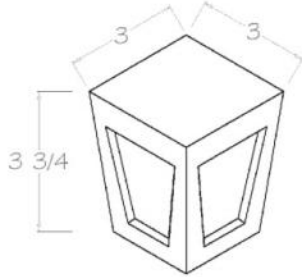

PRODUCT SPECIFICATIONS

Bun Feet - Taper Foot