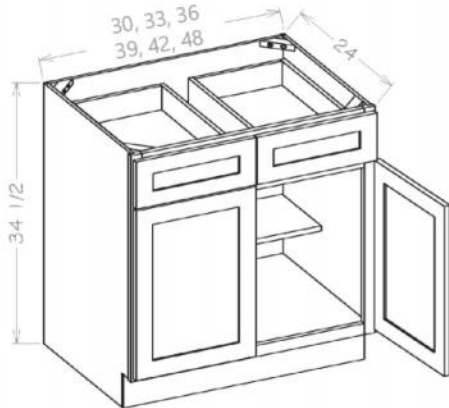

Model	Description	Width	Height	Depth
B30	Cabinet Dimension	30	34½	24
	Door Dimension	14¾	22½	¾
	Drawer Front	14¾	6¼	¾
	Drawer Box	12	3¼	20¾
B33	Cabinet Dimension	33	34½	24
	Door Dimension	16¼	22½	¾
	Drawer Front	16¼	6¼	¾
	Drawer Box	13½	3¼	20¾
B36	Cabinet Dimension	36	34½	24
	Door Dimension	17¾	22½	¾
	Drawer Front	17¾	6¼	¾
	Drawer Box	15	3¼	20¾
B39	Cabinet Dimension	39	34½	24
	Door Dimension	18¾	22½	¾
	Drawer Front	18¾	6¼	¾
	Drawer Box	16	3¼	20¾
B42	Cabinet Dimension	42	34½	24
	Door Dimension	20¾	22½	¾
	Drawer Front	20¾	6¼	¾
	Drawer Box	18	3¼	20¾
B48	Cabinet Dimension	48	34½	24
	Door Dimension	22¾	22½	¾
	Drawer Front	22¾	6¼	¾
	Drawer Box	20	3¼	20¾