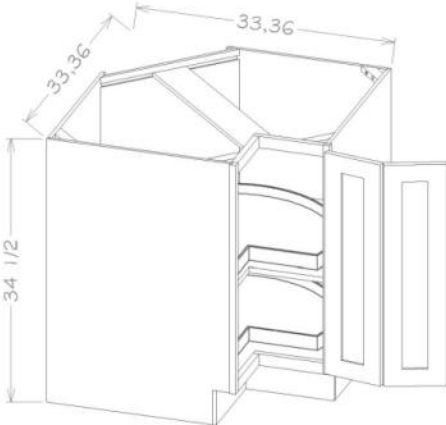

PRODUCT SPECIFICATIONS

Four Drawer Cabinets

Model	Description	Width	Height	Depth
4DB12	Cabinet Dimension	12	34½	24
	Top Drawer Front	11½	6½	¾
	Bottom Drawer Front	11½	7¾	¾
	Top Drawer Box	8	3¾	20¾
	Bottom Drawer Box	8	4¼	20¾
4DB15	Cabinet Dimension	15	34½	24
	Top Drawer Front	14½	6½	¾
	Bottom Drawer Front	14½	7¾	¾
	Top Drawer Box	11	3¾	20¾
	Bottom Drawer Box	11	4¼	20¾
4DB18	Cabinet Dimension	18	34½	24
	Top Drawer Front	17½	6½	¾
	Bottom Drawer Front	17½	7¾	¾
	Top Drawer Box	14	3¾	20¾
	Bottom Drawer Box	14	4¼	20¾
4DB21	Cabinet Dimension	21	34½	24
	Top Drawer Front	20½	6½	¾
	Bottom Drawer Front	20½	7¾	¾
	Top Drawer Box	17½	3¾	20¾
	Bottom Drawer Box	17½	4¼	20¾
4DB24	Cabinet Dimension	24	34½	24
	Top Drawer Front	23½	34½	¾
	Bottom Drawer Front	23½	6¼	¾
	Top Drawer Box	20	7¾	20¾
	Bottom Drawer Box	20	3¾	20¾
4DB27	Cabinet Dimension	27	34½	24
	Top Drawer Front	26½	6½	¾
	Bottom Drawer Front	26½	7¾	¾
	Top Drawer Box	23	3¾	20¾
	Bottom Drawer Box	23	4¼	20¾
4DB30	Cabinet Dimension	30	34½	24
	Top Drawer Front	29½	6½	¾
	Bottom Drawer Front	29½	7¾	¾
	Top Drawer Box	26	3¾	20¾
	Bottom Drawer Box	26	4¼	20¾
4DB33	Cabinet Dimension	33	34½	24
	Top Drawer Front	32½	6½	¾
	Bottom Drawer Front	32½	7¾	¾
	Top Drawer Box	29	3¾	20¾
	Bottom Drawer Box	29	4¼	20¾
4DB36	Cabinet Dimension	36	34½	24
	Top Drawer Front	25½	6½	¾
	Bottom Drawer Front	25½	7¾	¾
	Top Drawer Box	32	3¾	20¾
	Bottom Drawer Box	32	4¼	20¾

Base Easy Reach

Model	Description	Width	Height	Depth
BER33	Cabinet Dimension	33	34½	24
	Door Dimension	7⅝	29	¾
BER36	Cabinet Dimension	36	34½	24
	Door Dimension	10⅝	29	¾

Base Easy Reach with Wooden Lazy Susan Trays