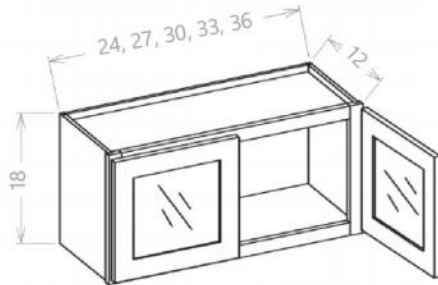

Glass Door Wall Stacker Cabinets 18" H - Double Door

Model	Description	Width	Height	Depth
W2418GD	Cabinet Dimension	24	18	12
	Door Dimension	11$\frac{3}{4}$	17	$\frac{3}{4}$
W2718GD	Cabinet Dimension	27	18	12
	Door Dimension	13$\frac{1}{4}$	17	$\frac{3}{4}$
W3018GD	Cabinet Dimension	30	18	12
	Door Dimension	14$\frac{3}{4}$	17	$\frac{3}{4}$
W3318GD	Cabinet Dimension	33	18	12
	Door Dimension	16$\frac{1}{4}$	17	$\frac{3}{4}$
W3618GD	Cabinet Dimension	36	18	12
	Door Dimension	19$\frac{3}{4}$	17	$\frac{3}{4}$

- These cabinets do not come with mullions or glass
- The interior is painted/stained to match the exterior