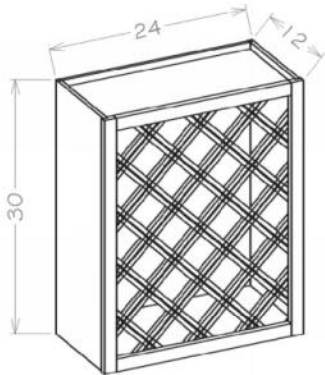

Wall Accessory Cabinets - Wine Rack

Model	Description	Width	Height	Depth
WRC2430	Cabinet Dimension	24	30	12

- Fits 17 Bottles
- For optimal functionality, insert rear lattice 1-1/2" from the back of the cabinet.