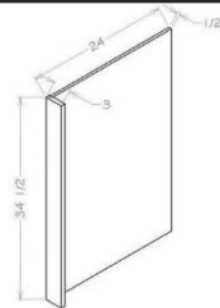

Model	Description	Width	Height	Depth
BSV	Dimension	23 1/4	34 1/2	1/4

- Only finished on one side

Panels - Dishwasher Return Panel

Model	Description	Width	Height	Depth
DWR3	Dimension	3	34 1/2	24

- Both sides finished