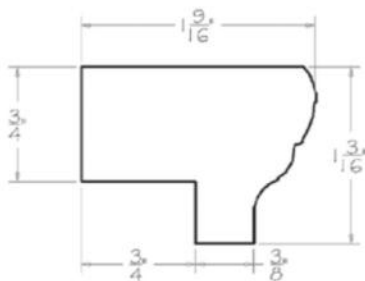

Model	Description	Width	Height	Depth
BBC36	Cabinet Dimension	6 ³ / ₄	20 ¹ / ₂	22 ³ / ₄
	Top Drawer Front	27	34 ¹ / ₂	24
	Bottom Drawer Front	9 ³ / ₄	22 ¹ / ₂	³ / ₄
	Top Drawer Box	9 ³ / ₄	6 ¹ / ₄	³ / ₄
	Bottom Drawer Box	6 ¹ / ₂	3 ³ / ₈	20 ³ / ₈
BBC42	Cabinet Dimension	12 ³ / ₄	34 ¹ / ₂	24
	Top Drawer Front	39	29	³ / ₄
	Bottom Drawer Front	15 ³ / ₄	22 ¹ / ₂	³ / ₄
	Top Drawer Box	15 ³ / ₄	6 ¹ / ₄	³ / ₄
	Bottom Drawer Box	12 ³ / ₈	3 ³ / ₈	20 ³ / ₈

Vanity Combo Bases - Double Drawers Stack

Model	Description	Width	Height	Depth
VDDB48	Cabinet Dimension	48	34½	21
	Top Drawer Front	11½	6¼	¾
	Bottom Drawer Front	11½	11⅞	¾
	Top Long Drawer Front	23⅝	6¼	¾
	Top Drawer Box	8½	3⅝	18
	Bottom Drawer Box	8½	8¼	18
	Door Dimension	11¾	22½	¾
VDDB60	Cabinet Dimension	60	34½	21
	Top Drawer Front	11½	6¼	¾
	Bottom Drawer Front	11½	11⅞	¾
	Top Long Drawer Front	35⅝	6¼	¾
	Top Drawer Box	8½	3⅝	18
	Bottom Drawer Box	8½	8¼	18
	Door Dimension	17⅝	22½	¾
VSDB60	Cabinet Dimension	60	34½	21
	Top Drawer Front	11½	6¼	¾
	Bottom Drawer Front	11½	11⅞	¾
	Top Long Drawer Front	23⅝	6¼	¾
	Top Drawer Box	8½	3⅝	18
	Bottom Drawer Box	8½	8¼	18
	Door Dimension	11¾	22½	¾

Crown Moulding - 3" H Angled Crown Moulding

Model	Box Size	Min	Max	Stile
LACM8	Dimension	96	3	3

Crown Moulding - Crown Moulding

Model	Description	Width	Height	Depth
COV	Dimension	96	3 5/8	3 1/2

Crown Moulding - Classic Crown Moulding

Model	Description	Width	Height	Depth
ICM	Dimension	96	3 5/8	2 1/2

Mouldings - Batten Moulding

Model	Description	Width	Height	Depth
BAM	Dimension	96	3/4	3/16

Mouldings - Light Rail Moulding

Model	Description	Width	Height	Depth
LRM	Dimension	96	1 3/16	1 3/16