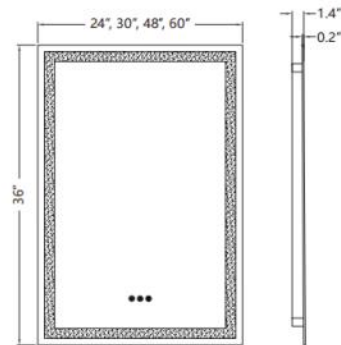

. Rectangular LED Mirror

- 240 LEDs that allow brightness to 3000 lumens
- 3 color temperatures: white color / warm color / natural color.
- Adjustable brightness from 10% to 100%
- With the memory function
- Anti-Fog
- IP44
- Two ways to power and mount

Model	Width	Height	Depth
LMRECTFL2436	24	36	1.4
LMRECTFL3036	30	36	1.4
LMRECTFL4836	48	36	1.4
LMRECTFL6036	60	36	1.4