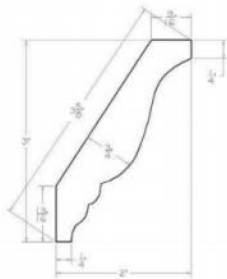

Model Description Width Height Depth

CM8	Dimension	96	1 3/4	1 13/16
-----	-----------	----	-------	---------

Crown Moulding - Decorative Crown Moulding

Model Description Width Height Depth

DCM	Dimension	96	3	2
-----	-----------	----	---	---