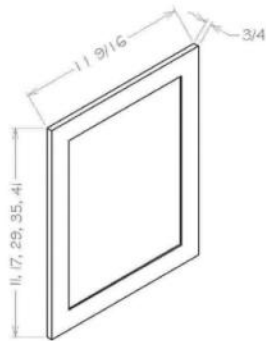

Panels - Wall Decorative End Panel

Model	Description	Width	Height	Depth

WDEP1212	Dimension	11 1/2	11	3/4
WDEP1218	Dimension	11 1/2	17	3/4
WDEP30	Dimension	11 1/2	29	3/4
WDEP36	Dimension	11 1/2	35	3/4
WDEP42	Dimension	11 1/2	41	3/4