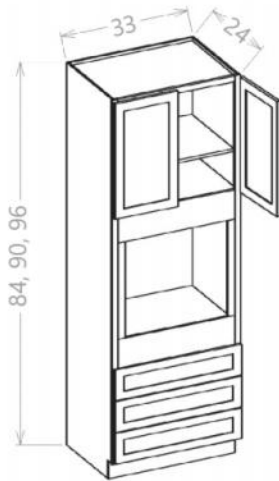

Oven Cabinets

- Oven opening can be modified in the field to accommodate a double oven.
- Height up to 40" with removal of top drawers/ cut down of top rails height is at 40"
- Width up to 31 1/2" wide with cut down of stiles

Model	Description	Width	Height	Depth
O338424	Cabinet Dimension	33	84	24
	Door Dimension	16 1/4	17	3/4
	Drawer Fronts	32 1/2	7 3/4	3/4
	Drawer Boxes	29	5 1/8	20 3/8
	Oven Opening	26 1/2	24 3/8	22 3/4
O339024	Cabinet Dimension	33	90	24
	Door Dimension	16 1/4	23	3/4
	Drawer Fronts	32 1/2	7 3/4	3/4
	Drawer Boxes	29	5 1/8	20 3/8
	Oven Opening	26 1/2	24 3/8	22 3/4
O339624	Cabinet Dimension	33	96	24
	Door Dimension	16 1/4	29	3/4
	Drawer Fronts	32 1/2	7 3/4	3/4
	Drawer Boxes	29	5 1/8	20 3/8
	Oven Opening	26 1/2	24 3/8	22 3/4