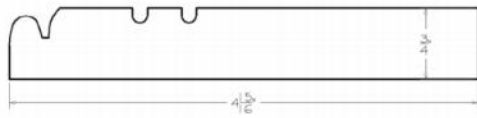

Mouldings - Furniture Base Moulding

Model Description Width Height Depth

FBM	Dimension	96	4 5/8	3/4