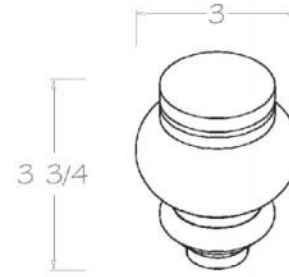

Bun Feet - Circle Foot