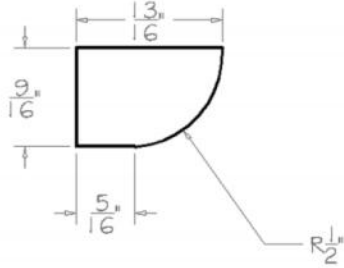

Mouldings - Shoe Moulding

Model Description Width Height Depth

SHM	Dimension	96	3/4	3/4