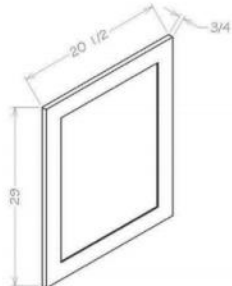

Panels - Vanity Decorative End Panel

Model Description Width Height Depth

VDEP	Dimension	20 1/2	29	3/4