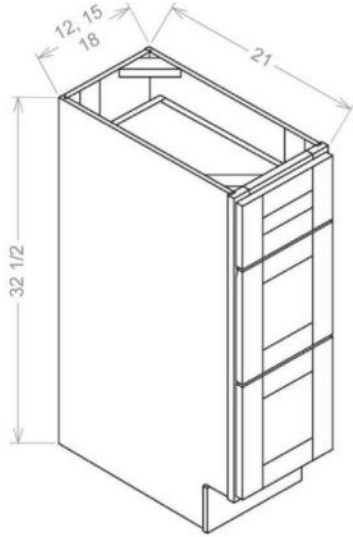

Vanity Drawer Base - ADA

Model	Description	Width	Height	Depth
3VDB12-ADA	Cabinet Dimension	12	34½	21
	Top Drawer Front	11½	6¼	¾
	Bottom Drawer Front	11½	11⅛	¾
	Top Drawer Box	8	3⅜	17⅜
	Bottom Drawer Box	8	8¼	17⅜
3VDB15-ADA	Cabinet Dimension	15	34½	21
	Top Drawer Front	14½	6¼	¾
	Bottom Drawer Front	14½	11⅛	¾
	Top Drawer Box	11	3⅜	17⅜
	Bottom Drawer Box	11	8¼	17⅜
3VDB18-ADA	Cabinet Dimension	18	34½	21
	Top Drawer Front	17½	6¼	¾
	Bottom Drawer Front	17½	11⅛	¾
	Top Drawer Box	14	3⅜	17⅜
	Bottom Drawer Box	14	8¼	17⅜