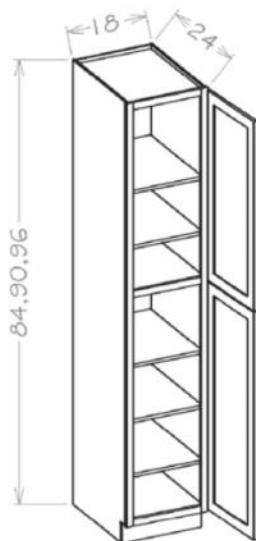

Utility Cabinets - Two Doors

Model	Description	Width	Height	Depth
U188424	Cabinet Dimension	18	84	24
	Door Dimension	17½	29	¾
	Bottom Door Dimension	17½	49¼	¾
U189024	Cabinet Dimension	18	90	24
	Door Dimension	17½	35	¾
	Bottom Door Dimension	17½	49¼	¾
U189624	Cabinet Dimension	18	96	24
	Door Dimension	17½	41	¾
	Bottom Door Dimension	17½	49¼	¾

- Shaker & Traditional doors have a horizontal rail in the center of the bottom door.

Utility Cabinets - Four Doors