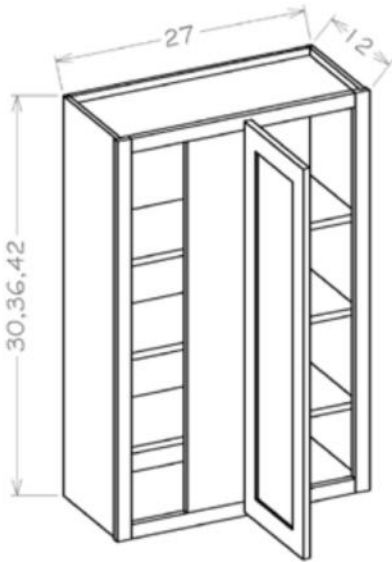

PRODUCT SPECIFICATIONS

Diagonal Corner Wall Cabinets

Model	Description	Width	Height	Depth
DCW2430	Cabinet Dimension	24	30	12
	Door Dimension	15 $\frac{1}{4}$	29	$\frac{3}{4}$
DCW2436	Cabinet Dimension	24	36	12
	Door Dimension	15 $\frac{1}{4}$	35	$\frac{3}{4}$
DCW2442	Cabinet Dimension	24	42	12
	Door Dimension	15 $\frac{1}{4}$	41	$\frac{3}{4}$

- DCW Inside Openings are 12 $\frac{1}{8}$ " Wide
- 30 and 36" H Cabinets Only Have Two Shelves

Wall Easy Reach

Model	Description	Width	Height	Depth
WER2430	Cabinet Dimension	24	30	12
	Door Dimension	10 $\frac{5}{8}$	29	$\frac{3}{4}$
WER2436	Cabinet Dimension	24	36	12
	Door Dimension	10 $\frac{5}{8}$	35	$\frac{3}{4}$
WER2442	Cabinet Dimension	24	42	12
	Door Dimension	10 $\frac{5}{8}$	41	$\frac{3}{4}$

- 30 and 36" H Cabinets Only Have Two Shelves

Wall Blind Cabinets

Model	Description	Width	Height	Depth
WBC2730	Cabinet Dimension	27	30	12
	Door Dimension	12½	29	¾
	Door Opening	7¾	26½	12
WBC2736	Cabinet Dimension	27	36	12
	Door Dimension	12½	35	¾
	Door Opening	7¾	32½	12
WBC2742	Cabinet Dimension	27	42	12
	Door Dimension	12½	41	¾
	Door Opening	7¾	38½	12