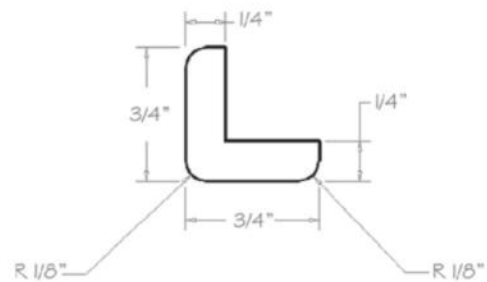

Model	Description	Width	Height	Depth
BBC36	Cabinet Dimension	6 ³ / ₄	20 ¹ / ₂	22 ³ / ₄
	Top Drawer Front	27	34 ¹ / ₂	24
	Bottom Drawer Front	9 ³ / ₄	22 ¹ / ₂	³ / ₄
	Top Drawer Box	9 ³ / ₄	6 ¹ / ₄	³ / ₄
	Bottom Drawer Box	6 ¹ / ₂	3 ³ / ₈	20 ³ / ₈
BBC42	Cabinet Dimension	12 ³ / ₄	34 ¹ / ₂	24
	Top Drawer Front	39	29	³ / ₄
	Bottom Drawer Front	15 ³ / ₄	22 ¹ / ₂	³ / ₄
	Top Drawer Box	15 ³ / ₄	6 ¹ / ₄	³ / ₄
	Bottom Drawer Box	12 ³ / ₈	3 ³ / ₈	20 ³ / ₈

Vanity Combo Bases - Double Drawers Stack

Model	Description	Width	Height	Depth
VDDB48	Cabinet Dimension	48	34½	21
	Top Drawer Front	11½	6¼	¾
	Bottom Drawer Front	11½	11⅞	¾
	Top Long Drawer Front	23⅝	6¼	¾
	Top Drawer Box	8½	3⅝	18
	Bottom Drawer Box	8½	8¼	18
	Door Dimension	11¾	22½	¾
VDDB60	Cabinet Dimension	60	34½	21
	Top Drawer Front	11½	6¼	¾
	Bottom Drawer Front	11½	11⅞	¾
	Top Long Drawer Front	35⅝	6¼	¾
	Top Drawer Box	8½	3⅝	18
	Bottom Drawer Box	8½	8¼	18
	Door Dimension	17⅝	22½	¾
VSDB60	Cabinet Dimension	60	34½	21
	Top Drawer Front	11½	6¼	¾
	Bottom Drawer Front	11½	11⅞	¾
	Top Long Drawer Front	23⅝	6¼	¾
	Top Drawer Box	8½	3⅝	18
	Bottom Drawer Box	8½	8¼	18
	Door Dimension	11¾	22½	¾

Model	Description	Width	Height	Depth
ICM	Dimension	96	3 5/8	2 1/2

Mouldings - Batten Moulding

Model	Description	Width	Height	Depth
BAM	Dimension	96	3/4	3/16

Mouldings - Light Rail Moulding

Model	Description	Width	Height	Depth
LRM	Dimension	96	1 3/16	1 3/16

Mouldings - Outside Corner Moulding

Model	Description	Width	Height	Depth
OCM	Dimension	96	3/4	3/4

PRODUCT SPECIFICATIONS

Mouldings - Scribe Moulding

Model	Description	Width	Height	Depth
-------	-------------	-------	--------	-------