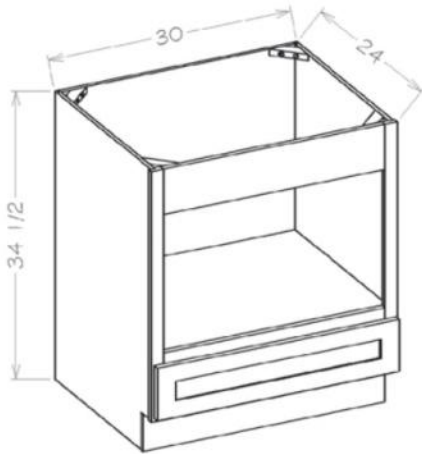

PRODUCT SPECIFICATIONS

Specialty Bases - Base Microwave Cabinet

Model	Description	Width	Height	Depth
BMW30	Cabinet Dimension	30	34½	24
	Microwave Opening	26½	16½	23
	Drawer Front	29½	6¼	¾
	Drawer Box	26	3⅝	21

- Microwave Opening Trimmable to 20⅞" High