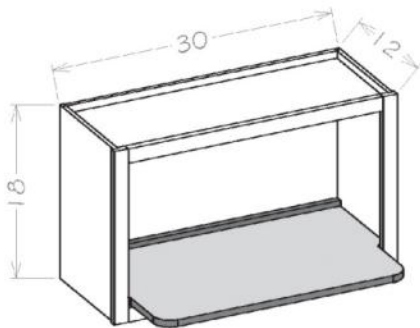

Wall Accessory Cabinets - Wall Open Cabinet Microwave Shelf Insert

Model	Description	Width	Height	Depth
WMSSHELF	Installed Shelf Dimension	26½	¾	17

- Used in conjunction with WOC3018