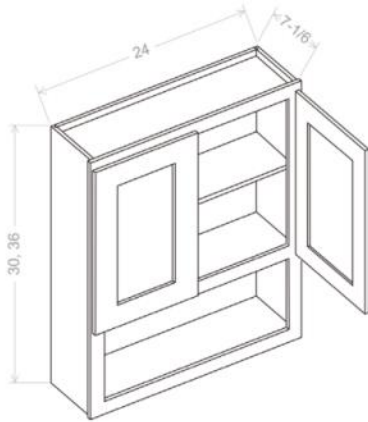

Toilet Topper

Model	Description	Width	Height	Depth
TT2430	Cabinet Dimension	24	30	7 1/8
	Door Dimension	11 3/4	19	3/4
TT2436	Cabinet Dimension	24	36	7 1/8
	Door Dimension	11 3/4	23	3/4