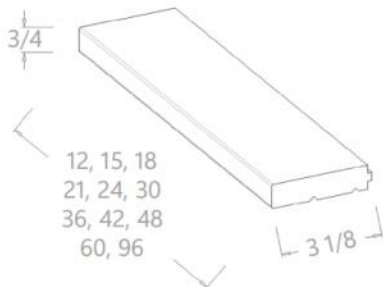

Mouldings - Scribe Moulding

- Finished on all sides and edges
- Required for use with Toe Kick Apron Mouldings & Bun Feet

Model Description Width Height Depth

TAS12	Dimension	12	3/4	3 1/8
TAS15	Dimension	15	3/4	3 1/8
TAS18	Dimension	18	3/4	3 1/8
TAS21	Dimension	21	3/4	3 1/8
TAS24	Dimension	24	3/4	3 1/8
TAS30	Dimension	30	3/4	3 1/8
TAS36	Dimension	36	3/4	3 1/8
TAS42	Dimension	42	3/4	3 1/8
TAS48	Dimension	48	3/4	3 1/8
TAS60	Dimension	60	3/4	3 1/8
TAS96	Dimension	96	3/4	3 1/8