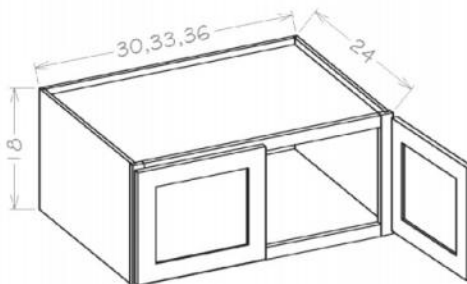

Wall Refrigerator Cabinets - 18" H (24" deep)

Model	Description	Width	Height	Depth
W301824	Cabinet Dimension	30	18	24
	Door Dimension	14¾	17	¾
W331824	Cabinet Dimension	33	18	24
	Door Dimension	16½	17	¾
W361824	Cabinet Dimension	36	18	24
	Door Dimension	17¾	17	¾