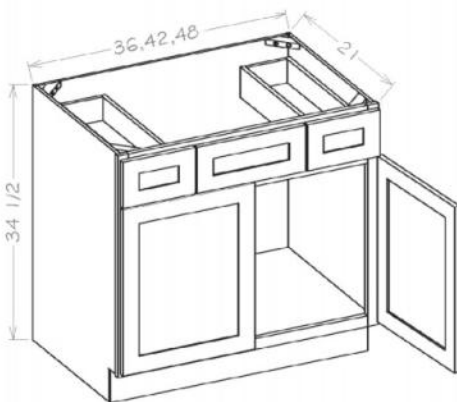

Vanity Combo Bases

- The VSD42 & 48 have a center stile.

Model	Description	Width	Height	Depth
VSD36	Cabinet Dimension	36	34½	21
	Door Dimension	17¾	22½	¾
	Outside Drawer Front	10¼	6¼	¾
	Center Drawer Front	14½	6¼	¾
	Drawer Box	7⅞	3¼	17⅜
VSD42	Cabinet Dimension	42	34½	21
	Door Dimension	20¾	22½	¾
	Outside Drawer Front	11½	6¼	¾
	Center Drawer Front	18	6¼	¾
	Drawer Box	8⅞	3¼	17⅜
VSD48	Cabinet Dimension	48	34½	21
	Door Dimension	23¾	22½	¾
	Outside Drawer Front	14½	6¼	¾
	Center Drawer Front	18	6¼	¾
	Drawer Box	11⅞	3¼	17⅜