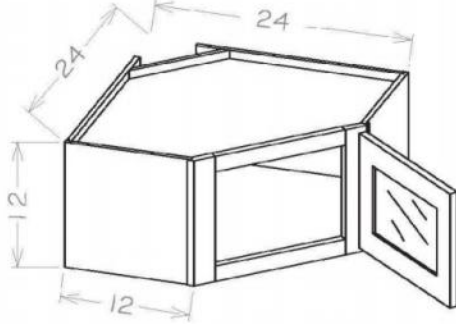

Glass Door Diagonal Wall Stacker Cabinets 24" W - Single Door

Model	Description	Width	Height	Depth
DCW2412GD	Cabinet Dimension	24	12	12
	Door Dimension	15$\frac{1}{4}$	11	$\frac{3}{4}$

- These cabinets do not come with mullions or glass
- The interior is painted/stained to match the exterior