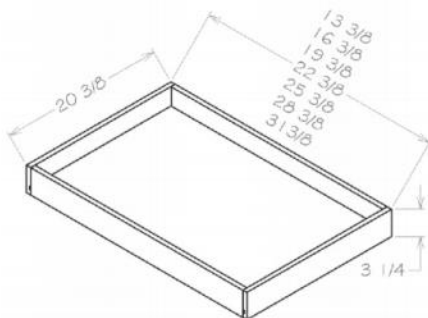

- Pull Out is mounted to the cabinet floor and door
- Full-extension slides with BLUMOTON soft-close (110 lb weight capacity)
- Purchased Separately

Accessories - Base Tray Divider

Model	Description	Width	Height	Depth
B12TDKIT	Dimension	¾	21	22½
B15TDKIT	Dimension	¾	21	22½

- Comes with one divider
- Purchased Separately

Accessories - Base Tray Divider

Model	Description	Width	Height	Depth
B18TDKIT	Dimension	¾	21	22½

- Comes with one divider
- Purchased Separately

Roll Out Shelves