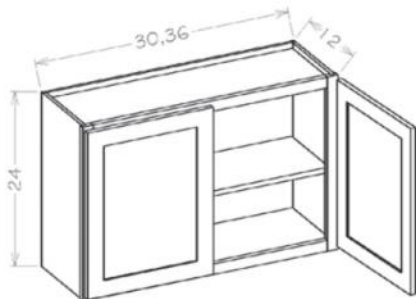

Bridge Cabinets - 24" High

Model	Description	Width	Height	Depth
W3024	Cabinet Dimension	30	24	12
	Door Dimension	14³/₄	23	³/₄
W3624	Cabinet Dimension	36	24	12
	Door Dimension	17³/₄	23	³/₄

- All 24" High Cabinets Include One Inner Shelf