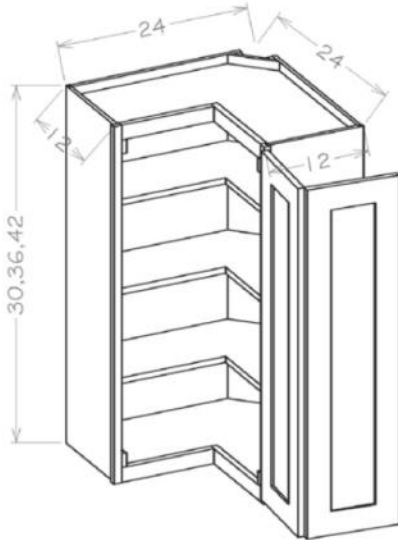

Wall Easy Reach

Model	Description	Width	Height	Depth
WER2430	Cabinet Dimension	24	30	12
	Door Dimension	10$\frac{5}{8}$	29	$\frac{3}{4}$
WER2436	Cabinet Dimension	24	36	12
	Door Dimension	10$\frac{5}{8}$	35	$\frac{3}{4}$
WER2442	Cabinet Dimension	24	42	12
	Door Dimension	10$\frac{5}{8}$	41	$\frac{3}{4}$

- 30 and 36" H Cabinets Only Have Two Shelves