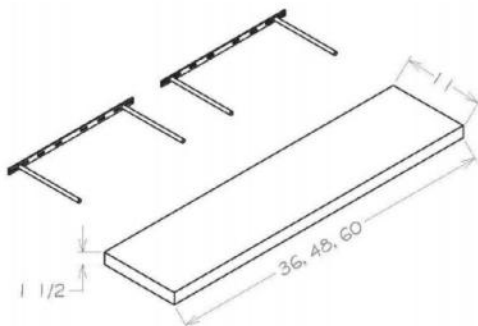

PRODUCT SPECIFICATIONS

Wall Accessory Cabinets - Wine Cubby

Model	Description	Width	Height	Depth
WWC630	Cabinet Dimension	30	6	12

- Fits 6 Bottles

Specialty Wall - Stem Glass Holder

Model	Description	Width	Height	Depth
SGH30	Dimension	30	1 1/2	12

Specialty Wall - Floating Shelves

Model	Description	Width	Height	Depth
FS36	Dimension	36	1 1/2	11
FS48	Dimension	48	1 1/2	11
FS60	Dimension	60	1 1/2	11

- 36" W floating shelf only has one mounting bracket.
- Recommended Max Weight: 25 lbs