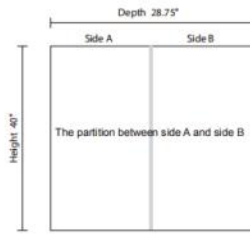

A: 4 Shaker Drawers

B: 4 Shaker Drawers

Model	Width	Depth	Height
CCWI4SD4SD	31½	28¾	40

- Customize closet island to suit needs by selecting front (side A) and back (side B) options