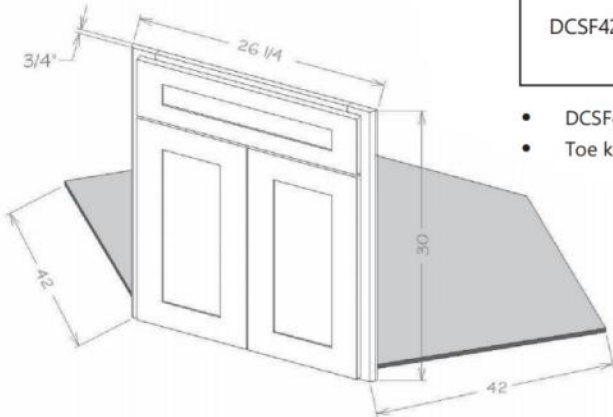

Model	Description	Width	Height	Depth
DCSF42	Cabinet Dimension	26¹/₄	30	3/4
	Door Dimension	11³/₄	22¹/₂	3/4
	Drawer Dimension	24³/₄	6¹/₄	3/4

- DCSF42 to be used in conjunction with SBF4242
- Toe kick not included