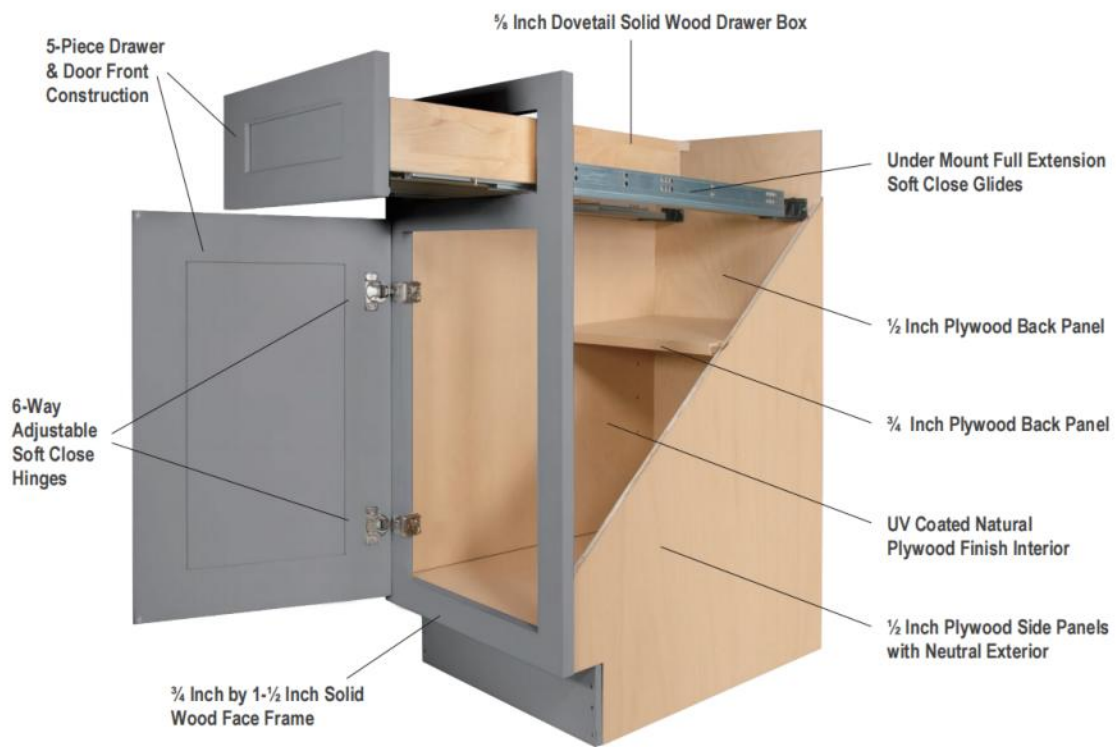

CABINET CONSTRUCTION