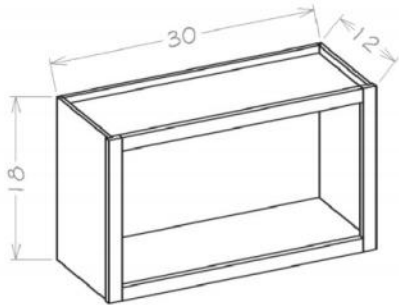

Wall Accessory Cabinets - Wall Open Cabinet

Model	Description	Width	Height	Depth
WOC3018	Cabinet Dimension	30	18	12
	No Doors	N/A	N/A	N/A