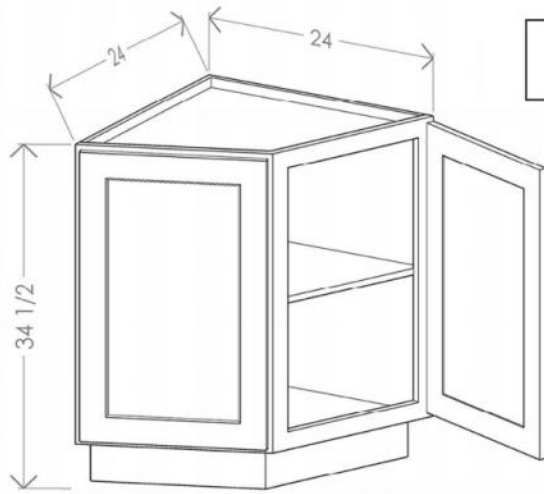

Angle Base Cabinets

Model	Description	Width	Height	Depth
BEC24	Cabinet Dimension	24	34½	24
	Door Dimension	17½	29	¾