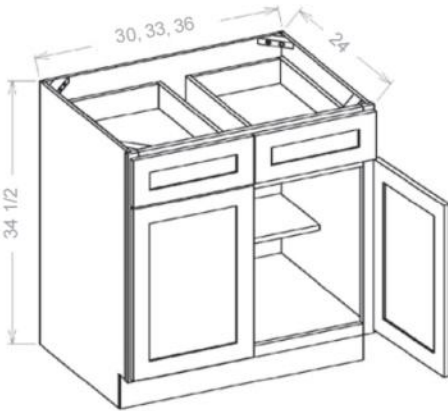

Model	Description	Width	Height	Depth
B30	Cabinet Dimension	30	34½	24
	Door Dimension	14¾	22½	¾
	Drawer Front	14¾	6¼	¾
	Drawer Box	12	3¼	20¾
B33	Cabinet Dimension	33	34½	24
	Door Dimension	16¼	22½	¾
	Drawer Front	16¼	6¼	¾
	Drawer Box	13½	3¼	20¾
B36	Cabinet Dimension	36	34½	24
	Door Dimension	17¾	22½	¾
	Drawer Front	17¾	6¼	¾
	Drawer Box	13½	3¼	20¾