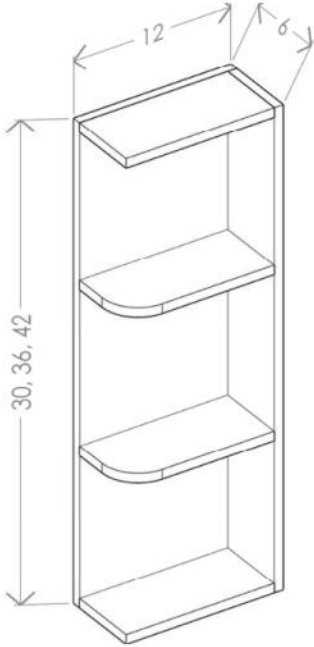

PRODUCT SPECIFICATIONS

Wall End Shelf

Model	Description	Width	Height	Depth
OE630	Cabinet Dimension	6	30	12
OE636	Cabinet Dimension	6	36	12
OE642	Cabinet Dimension	6	42	12

- OE636 and OE642 have three shelves