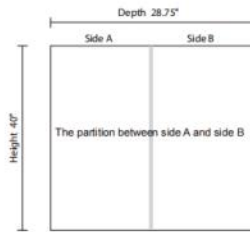

Model	Width	Depth	Height
CCWI4S4S	31½	28¾	40

- Customize closet island to suit needs by selecting front (side A) and back (side B) options