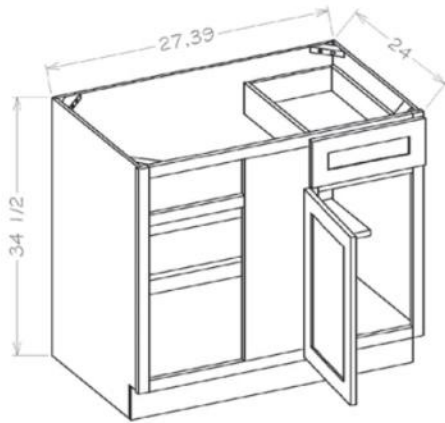

PRODUCT SPECIFICATIONS

Base Easy Reach

Model	Description	Width	Height	Depth
BER33	Cabinet Dimension	33	34½	24
	Door Dimension	7⅝	29	¾
BER36	Cabinet Dimension	36	34½	24
	Door Dimension	10⅝	29	¾

Base Easy Reach with Lazy Susan Trays

Model	Description	Width	Height	Depth
LSB36	Cabinet Dimension	36	34½	24
	Door Dimension	10⅝	29	¾

- LSB36 Inside Opening is 15.5" W and Wooden Lazy Susan Tray is 27.5" W (Comes in a separate box)

Blind Bases