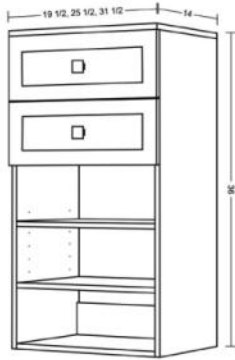

PRODUCT SPECIFICATIONS

2 Shaker Drawer Short Shelf Tower Unit in White