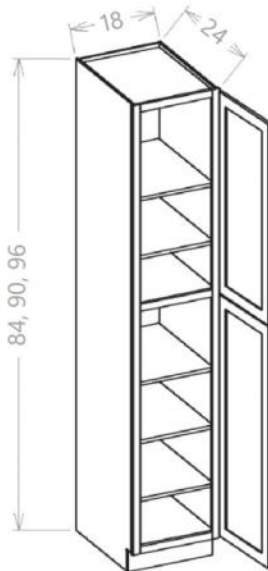

Utility Cabinets - Two Doors

Model	Description	Width	Height	Depth
U188424	Cabinet Dimension	18	84	24
	Top Door Dimension	17 1/2	29	3/4
	Bottom Door Dimension	17 1/2	49 1/4	3/4
U189024	Cabinet Dimension	18	90	24
	Top Door Dimension	17 1/2	35	3/4
	Bottom Door Dimension	17 1/2	49 1/4	3/4
U189624	Cabinet Dimension	18	96	24
	Top Door Dimension	17 1/2	41	3/4
	Bottom Door Dimension	17 1/2	49 1/4	3/4

- Shaker & Traditional doors have a horizontal rail in the center of the bottom door.