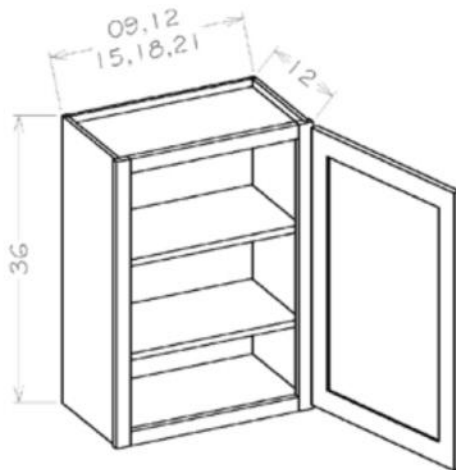

PRODUCT SPECIFICATIONS

36" High Wall Cabinets - Single Door *2 Adjustable Shelves

Model	Description	Width	Height	Depth
W0936	Cabinet Dimension	9	36	12
	Door Dimension	8½	35	¾
W1236	Cabinet Dimension	12	36	12
	Door Dimension	11½	35	¾
W1536	Cabinet Dimension	15	36	12
	Door Dimension	14½	35	¾
W1836	Cabinet Dimension	18	36	12
	Door Dimension	17½	35	¾
W2136	Cabinet Dimension	21	36	12
	Door Dimension	20½	35	¾