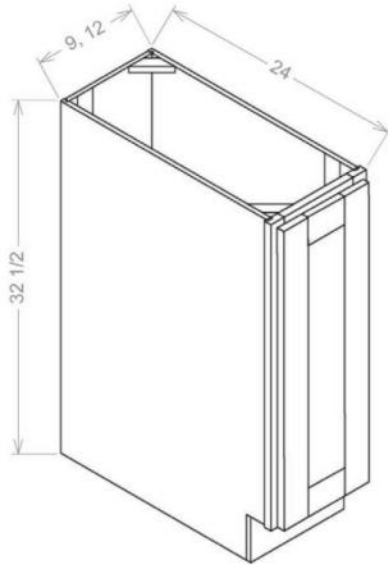

Base Cabinet - ADA

Model	Description	Width	Height	Depth
BT9-ADA	Cabinet Dimension	9	34½	24
	Door Dimension	8½	29	¾
BT12-ADA	Cabinet Dimension	12	34½	24
	Door Dimension	11½	29	¾