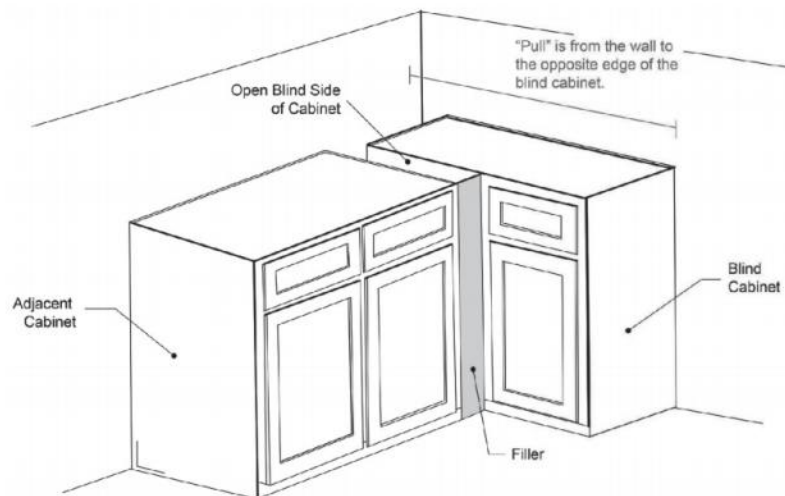

Model	Description	Width	Height	Depth
BBC36	Door Opening	6¾	20½	22¾
	Cabinet Dimension	27	34½	24
	Door Dimension	9¾	22½	¾
	Drawer Front	9¾	6¼	¾
	Drawer Box	6½	3¾	20¾
BBC42	Door Opening	12¾	20½	22¾
	Cabinet Dimension	39	34½	24
	Door Dimension	15¾	22½	¾
	Drawer Front	15¾	6¼	¾
	Drawer Box	12¾	3¾	20¾

Model	Box Size	Min	Max	Stile
BBC36	27	36½	43	10
BBC42	39	42½	49	10

- Must Use Filler (not supplied)