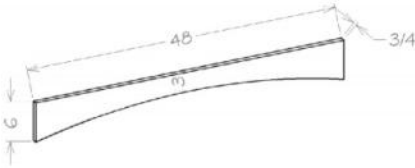

Valances - Arched Valance