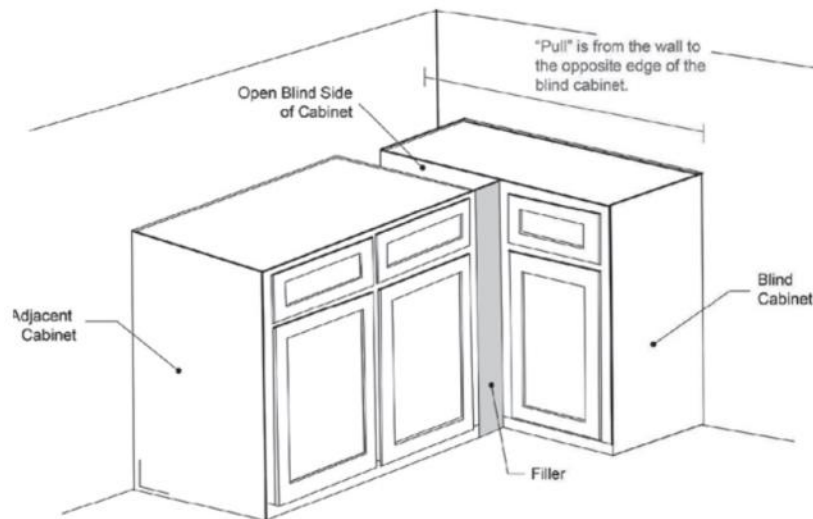

Model	Description	Width	Height	Depth
BBC36	Cabinet Dimension	6³/₄	20¹/₂	22³/₄
	Top Drawer Front	27	34¹/₂	24
	Bottom Drawer Front	9³/₄	22¹/₂	³/₄
	Top Drawer Box	9³/₄	6¹/₄	³/₄
	Bottom Drawer Box	6¹/₂	3³/₈	20³/₈
BBC42	Cabinet Dimension	12³/₄	34¹/₂	24
	Top Drawer Front	39	29	³/₄
	Bottom Drawer Front	15³/₄	22¹/₂	³/₄
	Top Drawer Box	15³/₄	6¹/₄	³/₄
	Bottom Drawer Box	12³/₈	3³/₈	20³/₈

Model	Box Size	Min	Max	Stile
BBC36	27	36¹/₂	43	10
BBC36	39	42¹/₂	49	10

- Must Use Filler (not supplied)