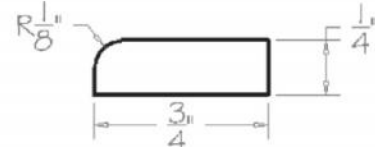

Mouldings - Scribe Moulding

Model Description Width Height Depth

SCR	Dimension	96	3/4	1/4