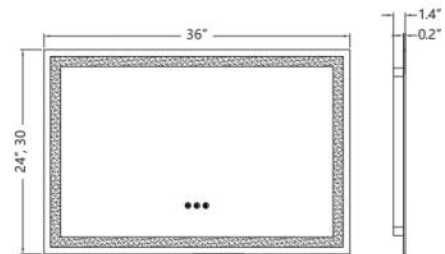

. Rectangular LED Mirror

- 240 LEDs that allow brightness to 3000 lumens
- 3 color temperatures: white color / warm color / natural color.
- Adjustable brightness from 10% to 100%
- With the memory function
- Anti-Fog
- IP44
- Two ways to power and mount

Model	Width	Height	Depth
LMRECTFL3624	36	24	1.4
LMRECTFL3630	36	30	1.4