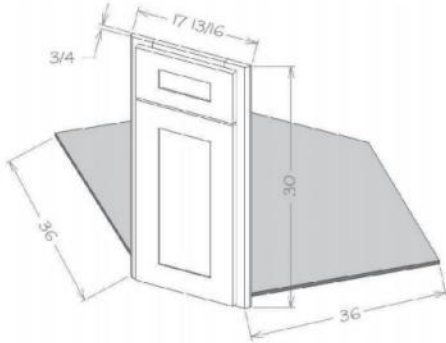

Sink Bases - Diagonal Sink Front

Model	Description	Width	Height	Depth
DCSF36	Cabinet Dimension	17¹³/₁₆	30	3/4
	Door Dimension	15¹/₄	22¹/₂	3/4
	Drawer Dimension	15¹/₄	6¹/₄	3/4

- DCSF36 to be used in conjunction with SBF3636
- Toe kick not included

Sink Bases - Diagonal Sink Front