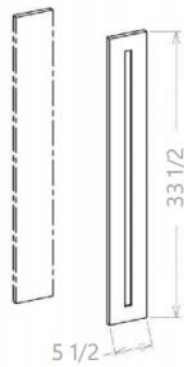

Filler Overlays

Model	Description	Width	Height	Depth
BFOL634	Dimension	5 1/2	33 1/2	3/4

- Filler overlays have a matching door profile.
- 6" filler required for application (purchased separately)