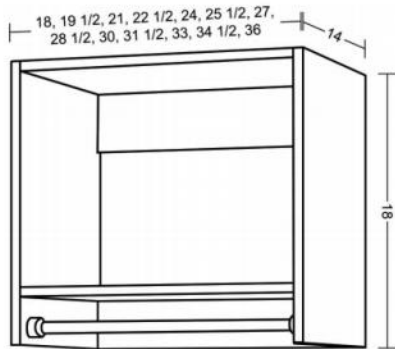

Tall Hanging Unit in White

Model	Width	Depth	Height
CCW1S1H18	18	14	18
CCW1S1H19H	19½	14	18
CCW1S1H21	21	14	18
CCW1S1H22H	22½	14	18
CCW1S1H24	24	14	18
CCW1S1H25H	25½	14	18
CCW1S1H27	27	14	18
CCW1S1H28H	28½	14	18
CCW1S1H30	30	14	18
CCW1S1H31H	31½	14	18
CCW1S1H33	33	14	18
CCW1S1H34H	34½	14	18
CCW1S1H36	36	14	18

- Include a stainless steel hanging rod / NO adjustable shelves