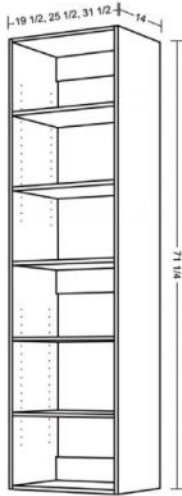

PRODUCT SPECIFICATIONS

Shelf Closet Tower Unit in White

Model	Width	Depth	Height
CCWFH6S19H	19½	14	71¼
CCWFH6S25H	25½	14	71¼
CCWFH6S31H	31½	14	71¼

- 4 adjustable shelves