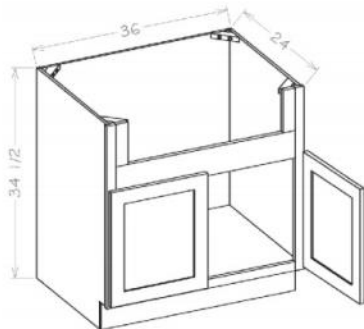

Sink Bases - Farm Sink

Model	Description	Width	Height	Depth
FSB36	Cabinet Dimension	36	34½	24
	Door Dimension	17¾	19	¾

- Fits up to a 33"Wx10" farm sink