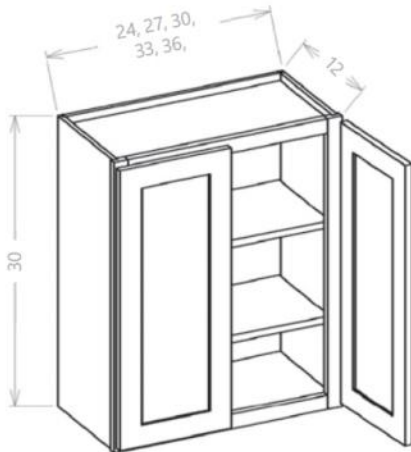

30" High Wall Cabinets - Double Door *2 Adjustable Shelves

Model	Description	Width	Height	Depth
W2430	Cabinet Dimension	24	30	12
	Door Dimension	11¾	29	¾
W2730	Cabinet Dimension	27	30	12
	Door Dimension	13½	29	¾
W3030	Cabinet Dimension	30	30	12
	Door Dimension	14¾	29	¾
W3330	Cabinet Dimension	33	30	12
	Door Dimension	16¼	29	¾
W3630	Cabinet Dimension	36	30	12
	Door Dimension	17¾	29	¾