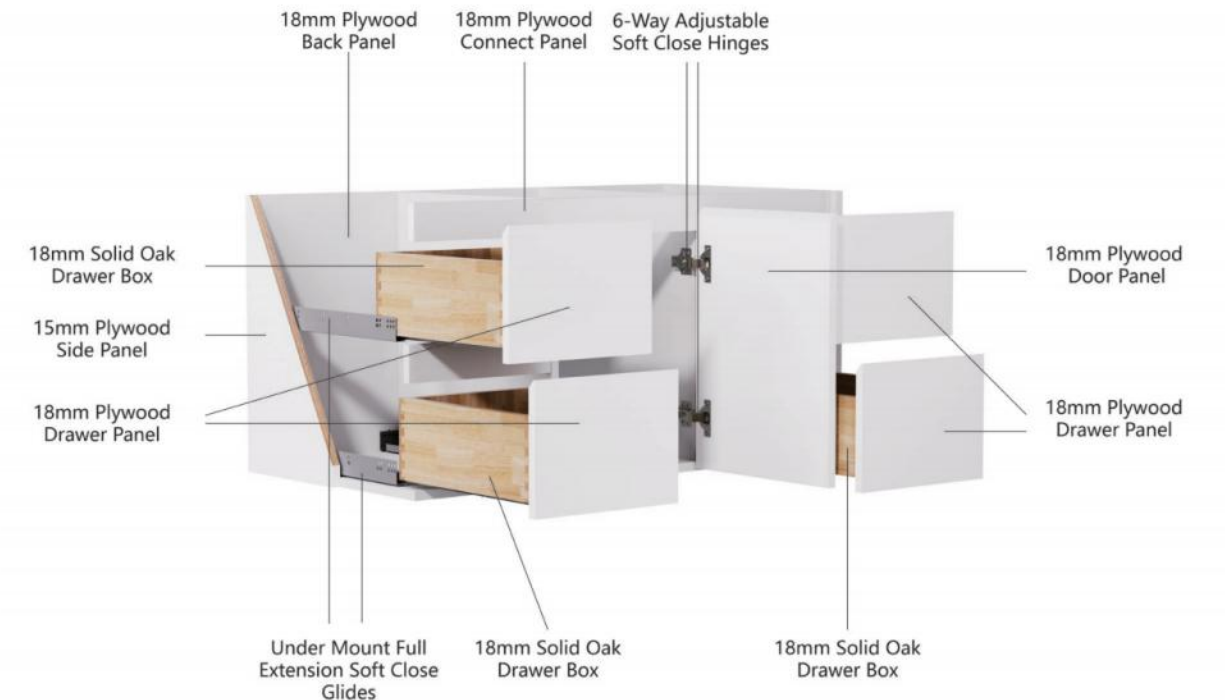

PRODUCT INTRODUCTION

EVER
luxe
BY ESP

- Framed Cabinet with Full Overlay Doors and Drawers
- Under Mount Full Extension Soft Close Drawer Glides and European Style Door Hinges
- Plywood Door and Drawer Front
- 7/10" Plywood Box with Painted Natural Interior and Exterior
- F2 Bath Vanity Matching Brushed Nickel Door Handle

Everluxe introduces finely crafted Floating Bathroom Vanities available in 2 colors and 6 sizes. Explore our latest collection designed to create unparalleled style and functionality.