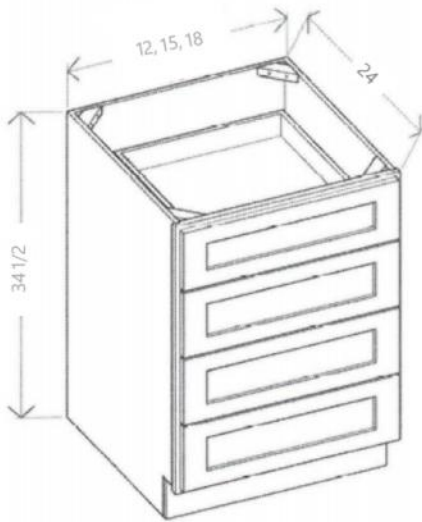

Four Drawer Cabinets

Model	Description	Width	Height	Depth
4DB12	Cabinet Dimension	12	34½	24
	Top Drawer Front	11½	6¼	¾
	Bottom Drawer Front	11½	7¾	¾
	Top Drawer Box	8	3¾	20¾
	Bottom Drawer Box	8	4½	20¾
4DB15	Cabinet Dimension	15	34½	24
	Top Drawer Front	14½	6¼	¾
	Bottom Drawer Front	14½	7¾	¾
	Top Drawer Box	11	3¾	20¾
	Bottom Drawer Box	11	4½	20¾
4DB18	Cabinet Dimension	18	34½	24
	Top Drawer Front	17½	6¼	¾
	Bottom Drawer Front	17½	7¾	¾
	Top Drawer Box	14	3¾	20¾
	Bottom Drawer Box	14	4½	20¾