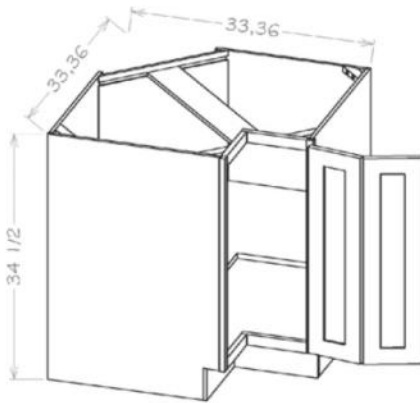

Sink Bases - Farm Sink

Model	Description	Width	Height	Depth
FSB36	Cabinet Dimension	36	34½	24
	Door Dimension	17¾	19	¾

- Fits up to a 33" W x 10" H farm sink

Two Drawer Base

Model	Description	Width	Height	Depth
2DB24	Cabinet Dimension	24	34½	24
	Door Dimension	23½	14½	20¾
2DB30	Cabinet Dimension	30	34½	24
	Door Dimension	29½	14½	20¾
2DB36	Cabinet Dimension	36	34½	24
	Door Dimension	35½	14½	20¾

PRODUCT SPECIFICATIONS

Three Drawer Base

Model	Description	Width	Height	Depth
3DB12	Cabinet Dimension	12	34½	24
	Top Drawer Front	11½	6¼	¾
	Bottom Drawer Front	11½	11⅛	¾
	Top Drawer Box	8	3¾	20¾
	Bottom Drawer Box	8	8¼	20¾
3DB15	Cabinet Dimension	15	34½	24
	Top Drawer Front	14½	6¼	¾
	Bottom Drawer Front	14½	11⅛	¾
	Top Drawer Box	11	3¾	20¾
	Bottom Drawer Box	11	8¼	20¾
3DB18	Cabinet Dimension	18	34½	24
	Top Drawer Front	17½	6¼	¾
	Bottom Drawer Front	17½	11⅛	¾
	Top Drawer Box	14	3¾	20¾
	Bottom Drawer Box	14	8¼	20¾
3DB21	Cabinet Dimension	21	34½	24
	Top Drawer Front	20½	6¼	¾
	Bottom Drawer Front	20½	11⅛	¾
	Top Drawer Box	17½	3¾	20¾
	Bottom Drawer Box	17½	8¼	20¾
3DB24	Cabinet Dimension	24	34½	24
	Top Drawer Front	23½	6¼	¾
	Bottom Drawer Front	23½	11⅛	¾
	Top Drawer Box	20	3¾	20¾
	Bottom Drawer Box	20	8¼	20¾
3DB30	Cabinet Dimension	30	34½	24
	Top Drawer Front	29½	6¼	¾
	Bottom Drawer Front	29½	11⅛	¾
	Top Drawer Box	26	3¾	20¾
	Bottom Drawer Box	26	8¼	20¾
3DB36	Cabinet Dimension	36	34½	24
	Top Drawer Front	35½	6¼	¾
	Bottom Drawer Front	35½	11⅛	¾
	Top Drawer Box	32	3¾	20¾
	Bottom Drawer Box	32	8¼	20¾

PRODUCT SPECIFICATIONS

Base Easy Reach

Model	Description	Width	Height	Depth
BER33	Cabinet Dimension	33	34½	24
	Door Dimension	7⅝	29	¾
BER36	Cabinet Dimension	36	34½	24
	Door Dimension	10⅝	29	¾

Base Easy Reach with Lazy Susan Trays