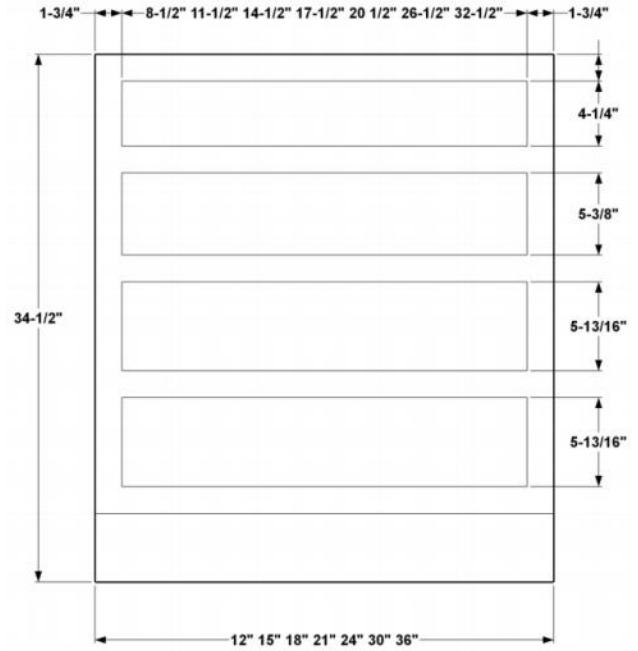

CABINET FRAME & OPENING DIMENSIONS - 1 3/4"

- Height of all base cabinet openings is 20 5/8"
- Cabinet Size - 3 1/2" will give you opening
- Example B30: 30" - 3 1/2" = 26 1/2"