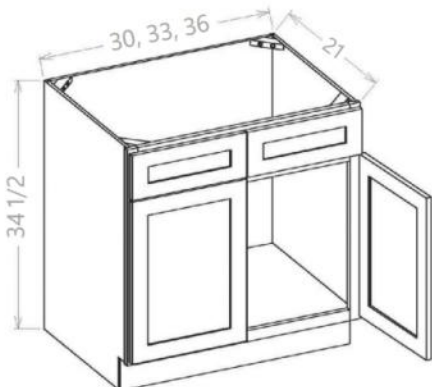

Vanity Sink Bases - Double Door Double Drawer Front

Model	Description	Width	Height	Depth
VS30	Cabinet Dimension	30	34½	21
	Door Dimension	14¾	22½	¾
	Drawer Front	14¾	6¼	¾
VS33	Cabinet Dimension	33	34½	21
	Door Dimension	16¼	22½	¾
	Drawer Front	16¼	6¼	¾
VS36	Cabinet Dimension	36	34½	21
	Door Dimension	17¾	22½	¾
	Drawer Front	17¾	6¼	¾