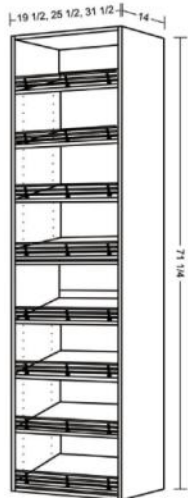

Full Slanted Shoe Shelf Tower Unit in White

Model	Width	Depth	Height
CCWFH8SS19H	19½	14	71¼
CCWFH8SS25H	25½	14	71¼
CCWFH8SS31H	31½	14	71¼

- 8 adjustable shoe shelves