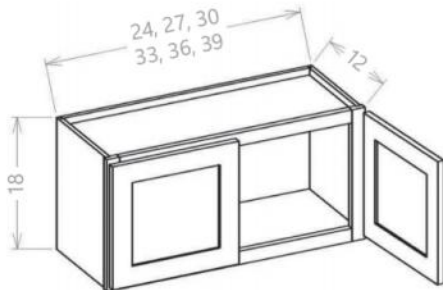

Model	Description	Width	Height	Depth
W2418	Cabinet Dimension	24	18	12
	Door Dimension	11³/₄	17	³/₄
W2718	Cabinet Dimension	27	18	12
	Door Dimension	13¹/₄	17	³/₄
W3018	Cabinet Dimension	30	18	12
	Door Dimension	14³/₄	17	³/₄
W3318	Cabinet Dimension	33	18	12
	Door Dimension	16¹/₄	17	³/₄
W3618	Cabinet Dimension	36	18	12
	Door Dimension	17³/₄	17	³/₄
W3918	Cabinet Dimension	39	18	12
	Door Dimension	18³/₄	17	³/₄