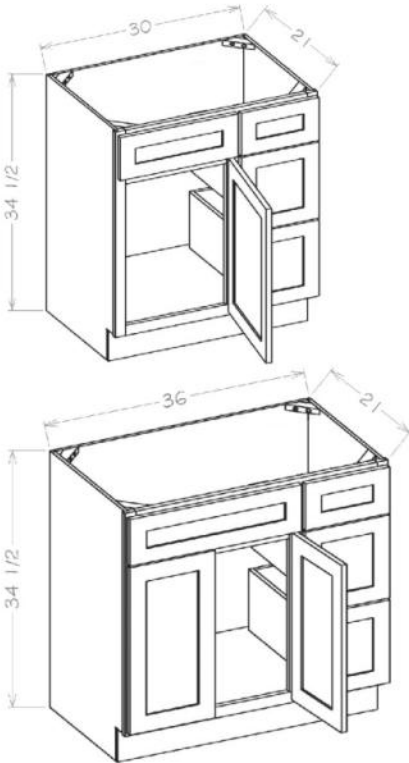

Vanity Combo Bases - Drawers Right

Model	Description	Width	Height	Depth
V3021DR	Cabinet Dimension	30	34½	21
	Top Drawer Front	11½	6¼	¾
	Bottom Drawer Front	11½	11⅞	¾
	Top Long Drawer Front	17½	6¼	¾
	Bottom Drawer Box	8	8¼	18
	Door Dimension	17½	22½	¾
V3621DR	Cabinet Dimension	36	34½	21
	Top Drawer Front	11½	6¼	¾
	Bottom Drawer Front	11½	11⅞	¾
	Top Long Drawer Front	23½	6¼	¾
	Bottom Drawer Box	8	8¼	18
	Door Dimension	11¾	22½	¾