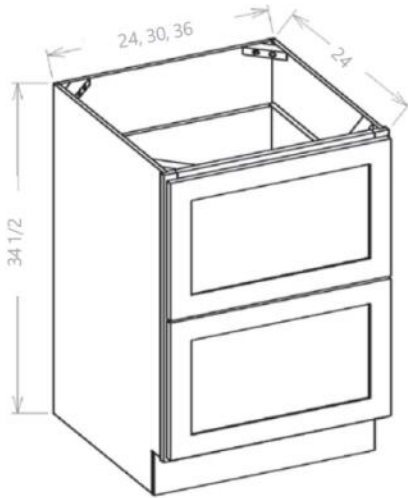

PRODUCT SPECIFICATIONS

Sink Bases

Model	Description	Width	Height	Depth
SB30	Cabinet Dimension	30	34½	24
	Door Dimension	14¾	22½	¾
	Drawer Front	14¾	6¼	¾
SB36	Cabinet Dimension	36	34½	24
	Door Dimension	17¾	22½	¾
	Drawer Front	17¾	6¼	¾

Sink Bases - Farm Sink

Model	Description	Width	Height	Depth
FSB36	Cabinet Dimension	36	34½	24
	Door Dimension	17¾	19	¾

- Fits up to a 33" W x 10" H farm sink

Two Drawer Base

Model	Description	Width	Height	Depth
2DB24	Cabinet Dimension	24	34½	24
	Door Dimension	23½	14½	20¾
2DB30	Cabinet Dimension	30	34½	24
	Door Dimension	29½	14½	20¾
2DB36	Cabinet Dimension	36	34½	24
	Door Dimension	35½	14½	20¾