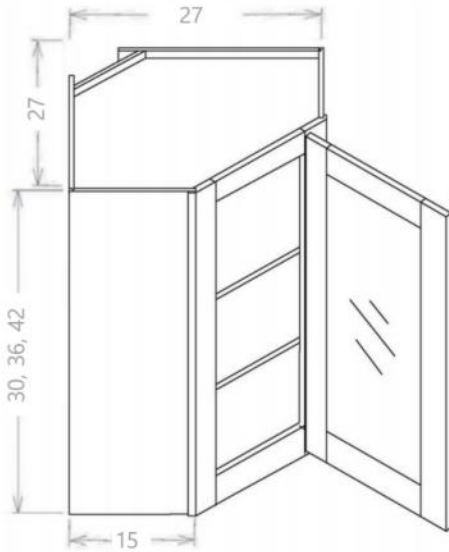

- These cabinets do not come with mullions or glass
- The interior is painted/stained to match the exterior

Glass Door Diagonal Wall Cabinet

Model	Description	Width	Height	Depth
DCW2430GD	Cabinet Dimension	24	30	12
	Door Dimension	15 $\frac{1}{4}$	29	$\frac{3}{4}$
DCW2436GD	Cabinet Dimension	24	36	12
	Door Dimension	15 $\frac{1}{4}$	35	$\frac{3}{4}$
DCW2442GD	Cabinet Dimension	24	42	12
	Door Dimension	15 $\frac{1}{4}$	41	$\frac{3}{4}$

- These cabinets do not come with mullions or glass
- The interior is painted/stained to match the exterior
- DCW Inside Openings are 12 $\frac{1}{8}$ " Wide

Glass Door Diagonal Wall Cabinet

Model	Description	Width	Height	Depth
DCW2730GD	Cabinet Dimension	27	30	12
	Door Dimension	18 $\frac{1}{4}$	29	$\frac{3}{4}$
DCW2736GD	Cabinet Dimension	27	36	12
	Door Dimension	18 $\frac{1}{4}$	35	$\frac{3}{4}$
DCW2742GD	Cabinet Dimension	27	42	12
	Door Dimension	18 $\frac{1}{4}$	41	$\frac{3}{4}$