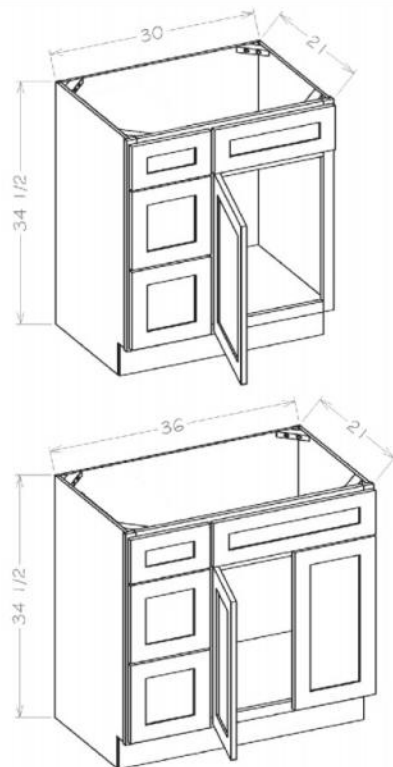

Vanity Combo Bases - Drawers Left

Model	Description	Width	Height	Depth
V3021DL	Cabinet Dimension	30	34½	21
	Top Drawer Front	11½	6¼	¾
	Bottom Drawer Front	11½	11⅞	¾
	Top Long Drawer Front	17½	6¼	¾
	Bottom Drawer Box	8	8¼	18
	Door Dimension	17½	22½	¾
V3621DL	Cabinet Dimension	36	34½	21
	Top Drawer Front	11½	6¼	¾
	Bottom Drawer Front	11½	11⅞	¾
	Top Long Drawer Front	23½	6¼	¾
	Bottom Drawer Box	8	8¼	18
	Door Dimension	11¾	22½	¾