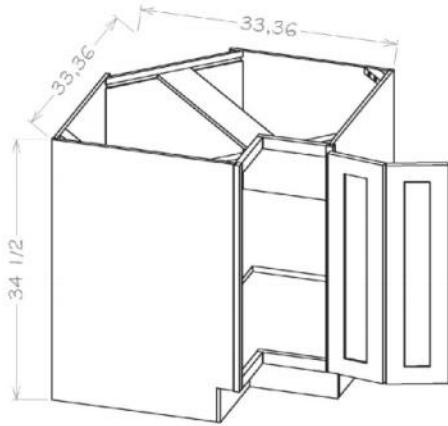

Base Easy Reach

Model	Description	Width	Height	Depth
BER33	Cabinet Dimension	33	34½	24
	Door Dimension	7⅝	29	¾
BER36	Cabinet Dimension	36	34½	24
	Door Dimension	10⅝	29	¾