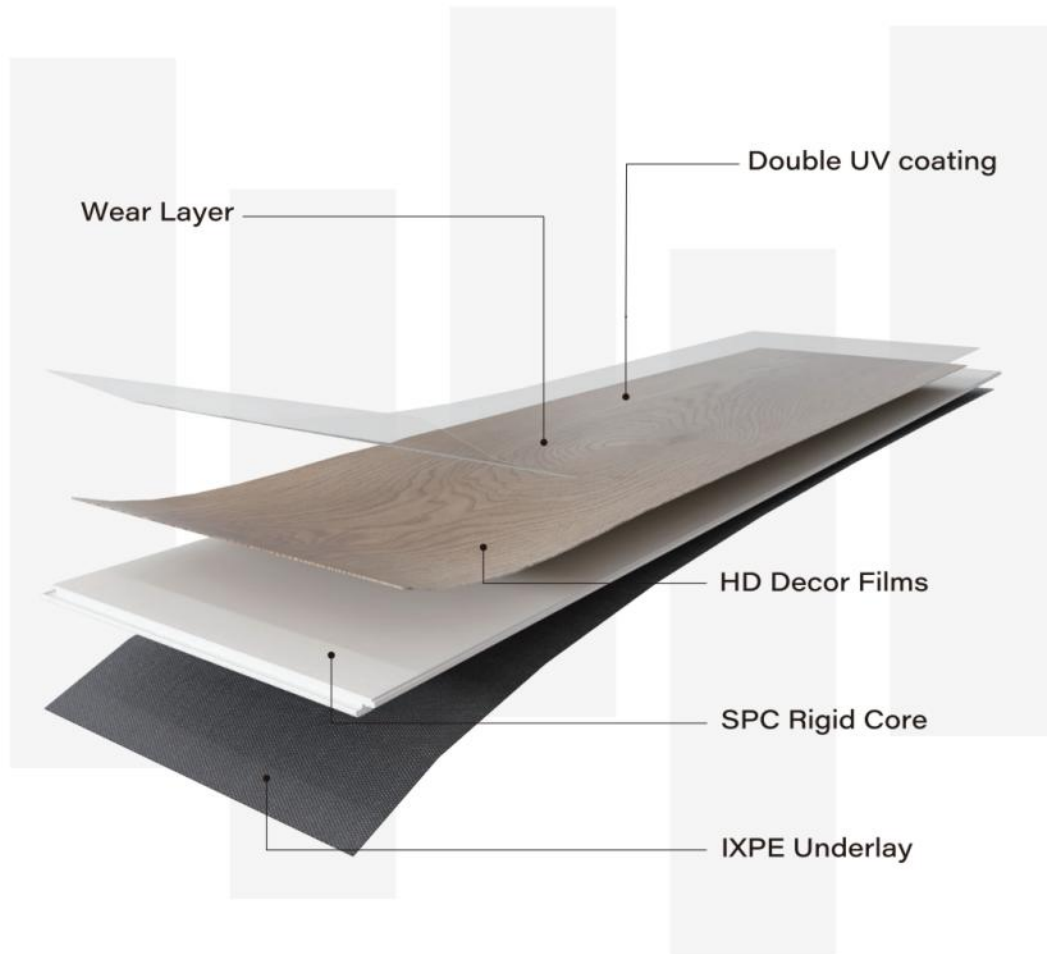

Features

Dimensions	7-in W x 48-in L
Thickness	4 mm SPC Core + 1mm IXPE
Wear Layer	0.3mm (12mil)
Material	Stone Polymer Composite (SPC)
Other Features	Micro Bevel, Random EIR