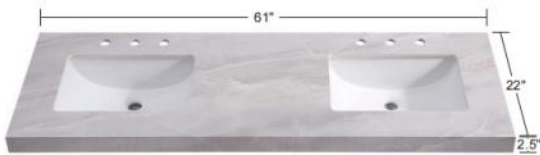

PRODUCT SPECIFICATIONS

61" Width Light Jade Porcelain Vanity Top - Single Sink

Model	Width	Height	Depth
PVTLJ61SB	61	2.5	22

61" Width Light Jade Porcelain Vanity Top - Double Sinks

Model	Width	Height	Depth
PVTLJ61DB	61	2.5	22