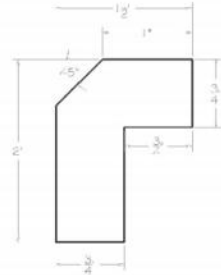

Mouldings - Angled Light Rail Moulding

Model Description Width Height Depth

ALRM	Dimension	96	1 1/2	2

- Not available in Casselberry or York Styles