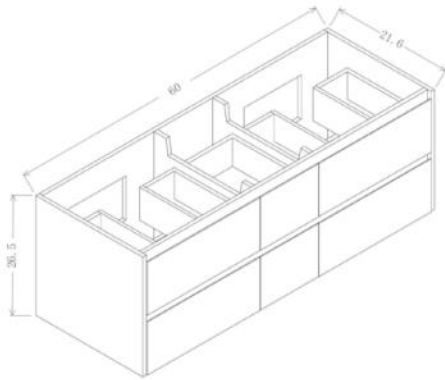

PRODUCT SPECIFICATIONS

Model	Width	Depth	Height
F1WHT60	60	21.6	26.5
F1DOVE60	60	21.6	26.5

- **Material:** Plywood
- **Color:** White/Dove
- **Handle Finish:** Brushed Nickel