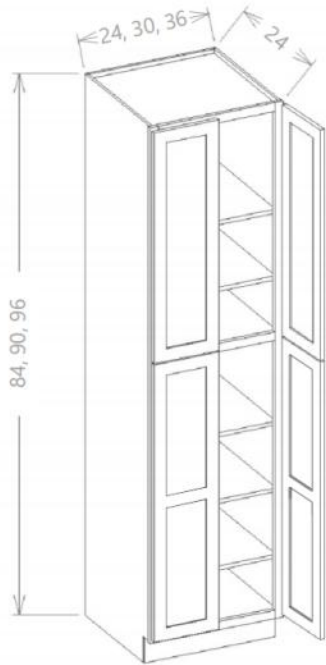

Utility Cabinets - Four Doors

Model	Description	Width	Height	Depth
U248424	Cabinet Dimension	24	84	24
	Top Door Dimension	11³/₄	29	³/₄
	Bottom Door Dimension	11³/₄	49¹/₄	³/₄
U249024	Cabinet Dimension	24	90	24
	Top Door Dimension	11³/₄	35	³/₄
	Bottom Door Dimension	11³/₄	49¹/₄	³/₄
U249624	Cabinet Dimension	24	96	24
	Top Door Dimension	11³/₄	41	³/₄
	Bottom Door Dimension	11³/₄	49¹/₄	³/₄
U308424	Cabinet Dimension	30	84	24
	Top Door Dimension	14³/₄	29	³/₄
	Bottom Door Dimension	14³/₄	49¹/₄	³/₄
U309024	Cabinet Dimension	30	90	24
	Top Door Dimension	14³/₄	35	³/₄
	Bottom Door Dimension	14³/₄	49¹/₄	³/₄
U309624	Cabinet Dimension	30	96	24
	Top Door Dimension	14³/₄	41	³/₄
	Bottom Door Dimension	14³/₄	49¹/₄	³/₄
U368424	Cabinet Dimension	36	84	24
	Top Door Dimension	17³/₄	29	³/₄
	Bottom Door Dimension	17³/₄	49¹/₄	³/₄
U369024	Cabinet Dimension	36	90	24
	Top Door Dimension	17³/₄	35	³/₄
	Bottom Door Dimension	17³/₄	49¹/₄	³/₄
U369624	Cabinet Dimension	36	96	24
	Top Door Dimension	17³/₄	35	³/₄
	Bottom Door Dimension	17³/₄	49¹/₄	³/₄

- Shaker & Traditional doors have a horizontal rail in the center of the bottom door.