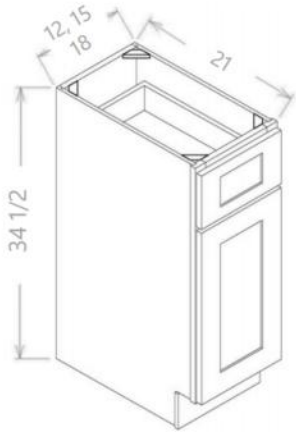

Vanity Base Cabinet - Single Door Single Drawer Bases

Model	Description	Width	Height	Depth
VB12	Cabinet Dimension	12	34½	12
	Door Dimension	11½	22½	¾
	Drawer Front	11½	6¼	¾
	Drawer Box	8	3¼	20¾
VB15	Cabinet Dimension	15	34½	21
	Door Dimension	14½	22½	¾
	Drawer Front	14½	6¼	¾
	Drawer Box	11	3¼	20¾
VB18	Cabinet Dimension	18	34½	12
	Door Dimension	17½	22½	¾
	Drawer Front	17½	6¼	¾
	Drawer Box	14	3¼	20¾