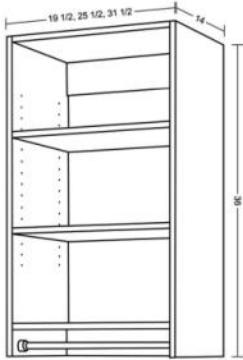

Medium Hanging Unit in White

Model	Width	Depth	Height
CCW3S1H19H	19½	14	36
CCW3S1H25H	25½	14	36
CCW3S1H31H	31½	14	36

- Include a stainless steel hanging rod / 2 adjustable shelves