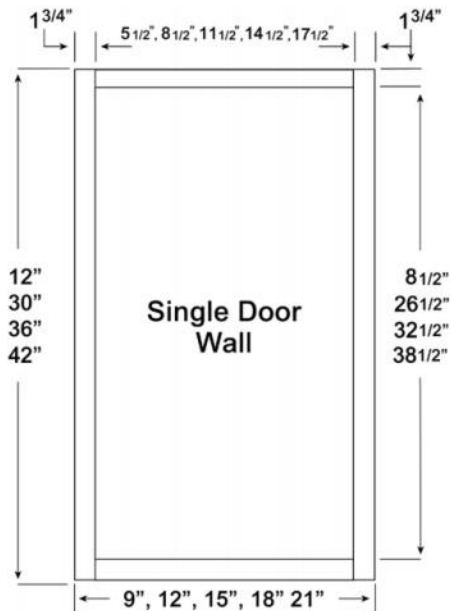

CONSTRUCTION SPECIFICATIONS

CABINET FRAME & OPENING DIMENSIONS - 1 3/4

- Height of all base cabinet openings is 20 5/8"
- Cabinet Size - 3 1/2" will give you opening
- Example B30: 30" - 3 1/2" = 26 1/2"