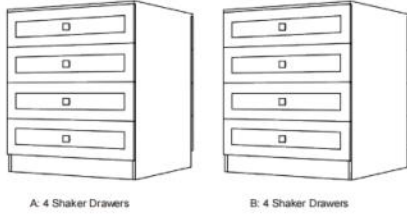

Closest Island in White Side A Shaker Drawers Side B Shaker Drawers