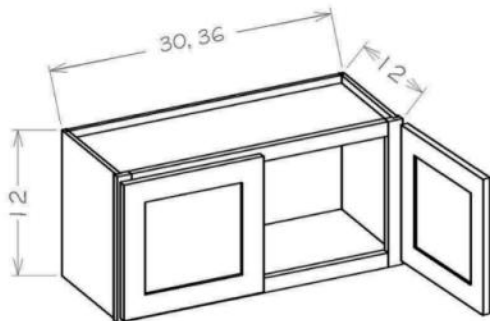

Bridge Cabinets - 12" High

Model	Description	Width	Height	Depth
W3012	Cabinet Dimension	30	12	12
	Door Dimension	14¾	11	¾
W3612	Cabinet Dimension	36	12	12
	Door Dimension	17¾	11	¾