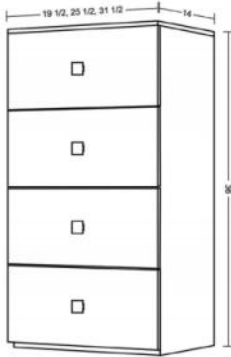

4 Flat Drawer Short Tower Unit in White

Model	Width	Depth	Height
CCW4FD19H	19½	14	36
CCW4FD25H	25½	14	36
CCW4FD31H	31½	14	36

- Include cabinet knobs/ NO adjustable shelves