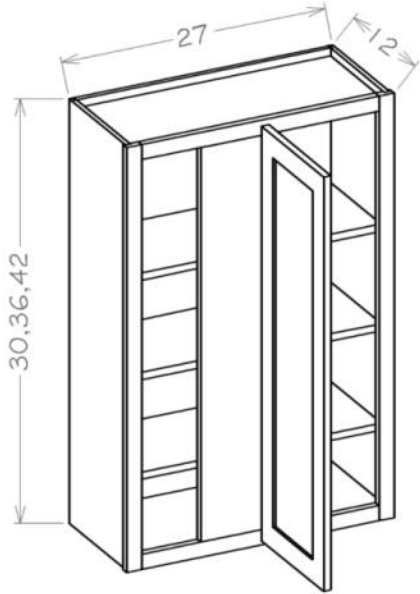

Angle Wall Cabinet

Box Size	Min	Max	Stile
27	28	31	8

- Must Use Filler (not supplied)

Model	Description	Width	Height	Depth
WBC2730	Cabinet Dimension	27	30	12
	Door Dimension	12½	29	¾
	Door Opening	7¾	26½	12
WBC2736	Cabinet Dimension	27	36	12
	Door Dimension	12½	35	¾
	Door Opening	7¾	32½	12
WBC2742	Cabinet Dimension	27	42	12
	Door Dimension	12½	41	¾
	Door Opening	7¾	38½	12