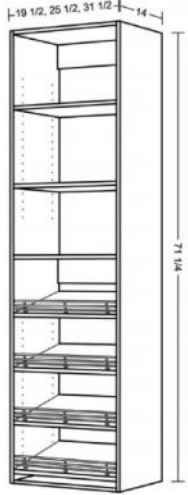

Tall Shoe Shelf Tower Unit in White

Model	Width	Depth	Height
CCWFH4SS19H	19½	14	71¼
CCWFH4SS25H	25½	14	71¼
CCWFH4SS31H	31½	14	71¼

- 2 adjustable shelves / 4 adjustable shoe shelves