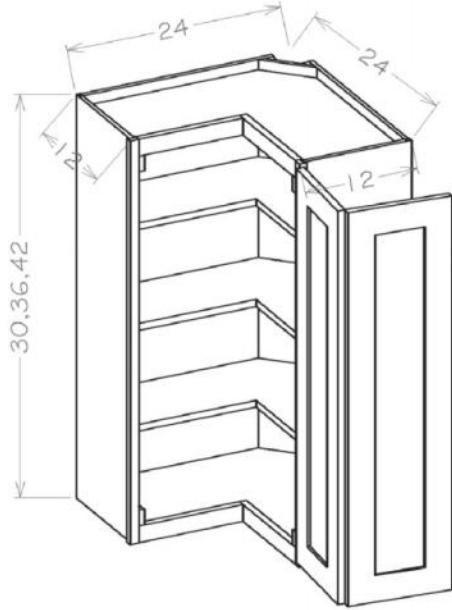

Wall Easy Reach

Model	Description	Width	Height	Depth
WER2430	Cabinet Dimension	24	30	12
	Door Dimension	10⁵/₈	29	³/₄
WER2436	Cabinet Dimension	24	36	12
	Door Dimension	10⁵/₈	35	³/₄
WER2442	Cabinet Dimension	24	42	12
	Door Dimension	10⁵/₈	41	³/₄

- 30 and 36"H cabinets only have two shelves.