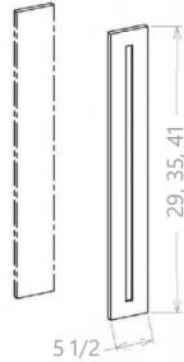

PRODUCT SPECIFICATIONS

Filler Overlays

Model	Description	Width	Height	Depth
FOL630	Dimension	5 1/2	29	3/4
FOL636	Dimension	5 1/2	35	3/4
FOL640	Dimension	5 1/2	41	3/4

- Filler overlays have a matching door profile.
- 6" filler required for application (purchased separately)