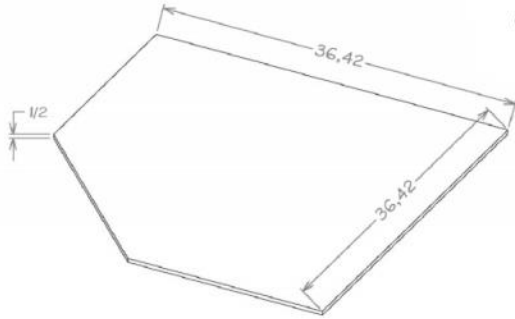

Sink Bases - Diagonal Sink Front

Model	Description	Width	Height	Depth
SBF3636	Cabinet Dimension	36	1/2	36
SBF4242	Door Dimension	42	1/2	42

- Sink floor only, use with corresponding DCSF