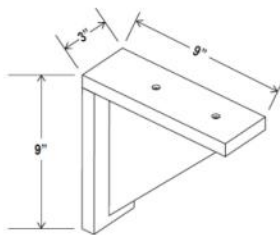

Corbels

Model Description Width Height Depth

CB9	Dimension	3	9	9