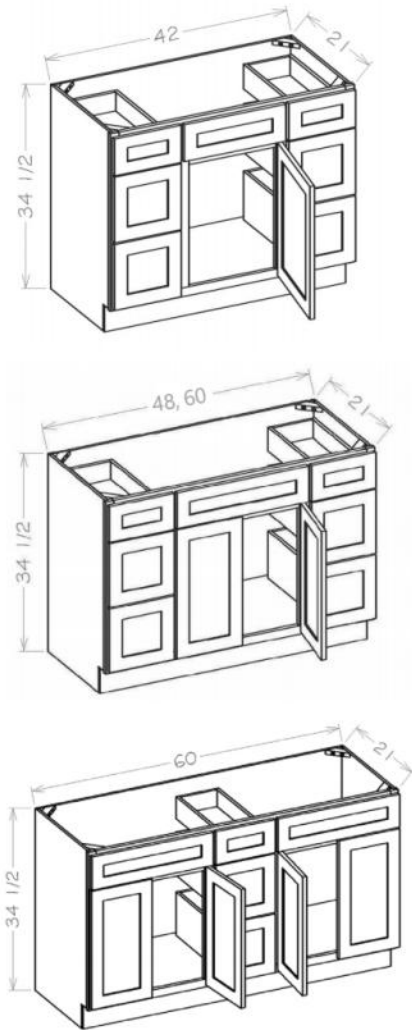

PRODUCT SPECIFICATIONS

Vanity Combo Bases - Double Drawer Stack

Model	Description	Width	Height	Depth
VDDB42	Cabinet Dimension	42	34½	21
	Top Drawer Front	11½	6¼	¾
	Bottom Drawer Front	11½	11⅛	¾
	Top Long Drawer Front	17⅝	6¼	¾
	Top Drawer Box	8½	3⅜	18
	Bottom Drawer Box	8½	8¼	18
	Door Dimension	17⅝	22½	¾
VDDB48	Cabinet Dimension	48	34½	21
	Top Drawer Front	11½	6¼	¾
	Bottom Drawer Front	11½	11⅛	¾
	Top Long Drawer Front	23⅝	6¼	¾
	Top Drawer Box	8½	3⅜	18
	Bottom Drawer Box	8½	8¼	18
	Door Dimension	11¾	22½	¾
VDDB60	Cabinet Dimension	60	34½	21
	Top Drawer Front	11½	6¼	¾
	Bottom Drawer Front	11½	11⅛	¾
	Top Long Drawer Front	35⅝	6¼	¾
	Top Drawer Box	8½	3⅜	18
	Bottom Drawer Box	8½	8¼	18
	Door Dimension	17⅝	22½	¾
VSDB60	Cabinet Dimension	60	34½	21
	Top Drawer Front	11½	6¼	¾
	Bottom Drawer Front	11½	11⅛	¾
	Top Long Drawer Front	23⅝	6¼	¾
	Top Drawer Box	8½	3⅜	18
	Bottom Drawer Box	8½	8¼	18
	Door Dimension	11¾	22½	¾