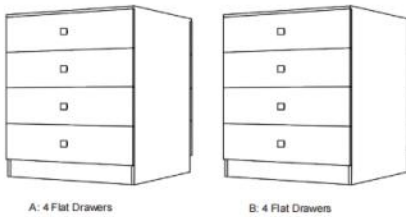

Closet Island in White Side A Flat Drawers Side B Flat Drawers

Model	Width	Depth	Height
CCWI4FD4FD	31½	28¾	40

- Customize closet island to suit needs by selecting front (side A) and back (side B) options