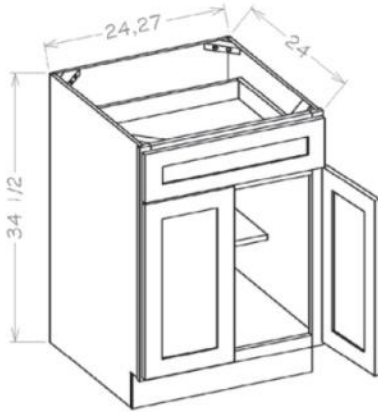

Double Door Single Drawer Bases

Model	Description	Width	Height	Depth
B24	Cabinet Dimension	24	34½	24
	Door Dimension	11¾	22½	¾
	Drawer Front	23½	6¼	¾
	Drawer Box	20	3¼	20¾
B27	Cabinet Dimension	27	34½	24
	Door Dimension	13½	22½	¾
	Drawer Front	26½	6¼	¾
	Drawer Box	23	3¼	20¾

Double Door Double Drawer Bases