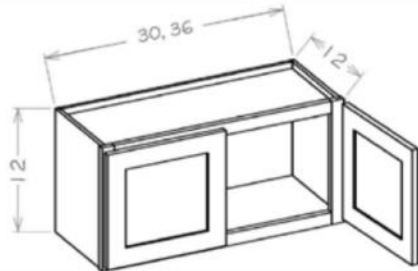

Bridge Cabinets - 12" High

Model	Description	Width	Height	Depth
W3012	Cabinet Dimension	30	12	12
	Door Dimension	14¾	11	¾
W3612	Cabinet Dimension	36	12	12
	Door Dimension	17¾	11	¾