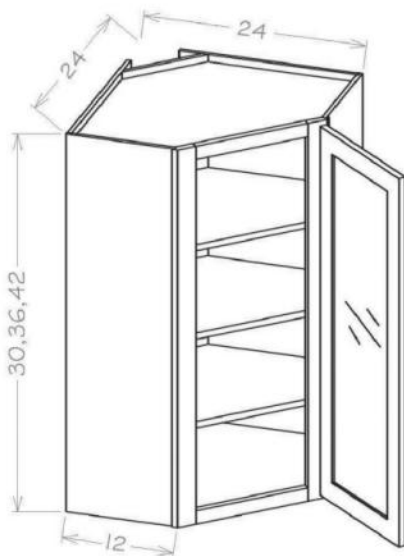

Glass Door Diagonal Wall Cabinet

Model	Description	Width	Height	Depth
DCW2430GD	Cabinet Dimension	24	30	12
	Door Dimension	15$\frac{1}{4}$	29	$\frac{3}{4}$
DCW2436GD	Cabinet Dimension	24	36	12
	Door Dimension	15$\frac{1}{4}$	35	$\frac{3}{4}$
DCW2442GD	Cabinet Dimension	24	42	12
	Door Dimension	15$\frac{1}{4}$	41	$\frac{3}{4}$

- These cabinets do not come with mullions or glass
- The interior is painted/stained to match the exterior
- DCW Inside Openings are 12 $\frac{1}{8}$ " Wide