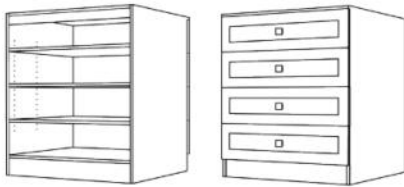

Closet Island in White Side A Shelves Side B Shaker Drawers

A: 4 Shelves

B: 4 Shaker Drawers

Model	Width	Depth	Height
CCWI4S4SD	31½	28¾	40

- Customize closet island to suit needs by selecting front (side A) and back (side B) options