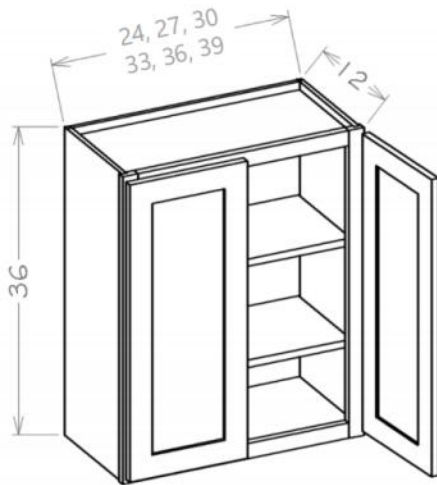

36" High Wall Cabinets - Double Door *2 Adjustable Shelves

Model	Description	Width	Height	Depth
W2436	Cabinet Dimension	24	36	12
	Door Dimension	11¾	35	¾
W2736	Cabinet Dimension	27	36	12
	Door Dimension	13¾	35	¾
W3036	Cabinet Dimension	30	36	12
	Door Dimension	14¾	35	¾
W3336	Cabinet Dimension	33	36	12
	Door Dimension	16¾	35	¾
W3636	Cabinet Dimension	36	36	12
	Door Dimension	17¾	35	¾
W3936	Cabinet Dimension	39	36	12
	Door Dimension	19¾	35	¾