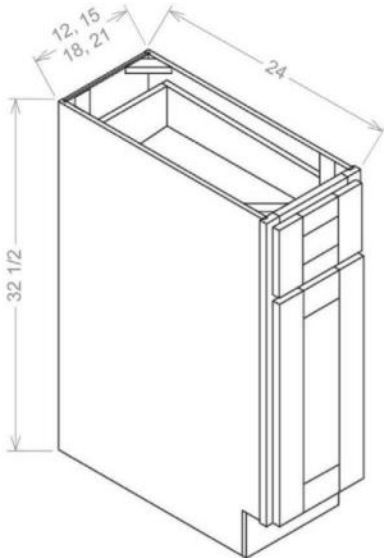

Base Cabinet - ADA

Model	Description	Width	Height	Depth
B12-ADA	Cabinet Dimension	12	34½	24
	Door Dimension	11½	22½	¾
	Drawer Front	11½	6¼	¾
	Drawer Box	8	3¼	20⅜
B15-ADA	Cabinet Dimension	15	34½	24
	Door Dimension	14½	22½	¾
	Drawer Front	14½	6¼	¾
	Drawer Box	11	3¼	20⅜
B18-ADA	Cabinet Dimension	18	34½	24
	Door Dimension	17½	22½	¾
	Drawer Front	17½	6¼	¾
	Drawer Box	14	3¼	20⅜
B21-ADA	Cabinet Dimension	21	34½	24
	Door Dimension	20½	22½	¾
	Drawer Front	20½	6¼	¾
	Drawer Box	17	3¼	20⅜