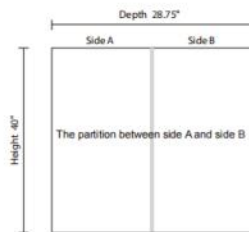

- Include cabinet knobs/ 2 adjustable shelves

Closet Island in White Side A Flat Drawers Side B Flat Drawers

Model	Width	Depth	Height
CCWI4FD4FD	31½	28¾	40

- Customize closet island to suit needs by selecting front (side A) and back (side B) options