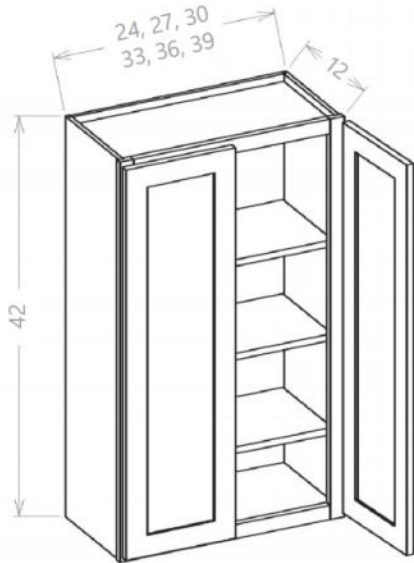

42" High all Cabinets - Double Door *3 Adjustable Shelves

Model	Description	Width	Height	Depth
W2442	Cabinet Dimension	24	42	12
	Door Dimension	11¾	41	¾
W2742	Cabinet Dimension	27	42	12
	Door Dimension	13¾	41	¾
W3042	Cabinet Dimension	30	42	12
	Door Dimension	14¾	41	¾
W3342	Cabinet Dimension	33	42	12
	Door Dimension	16¾	41	¾
W3642	Cabinet Dimension	36	42	12
	Door Dimension	17¾	41	¾
W3942	Cabinet Dimension	39	42	12
	Door Dimension	19¾	41	¾