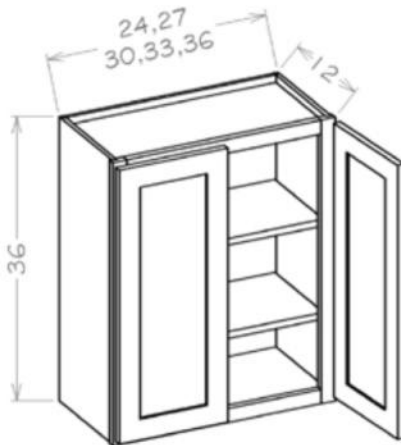

36" High Wall Cabinets - Double Door *2 Adjustable Shelves

Model	Description	Width	Height	Depth
W2436	Cabinet Dimension	24	36	12
	Door Dimension	11¾	35	¾
W2736	Cabinet Dimension	27	36	12
	Door Dimension	13¾	35	¾
W3036	Cabinet Dimension	30	36	12
	Door Dimension	14¾	35	¾
W3336	Cabinet Dimension	33	36	12
	Door Dimension	16¾	35	¾
W3636	Cabinet Dimension	36	36	12
	Door Dimension	17¾	35	¾