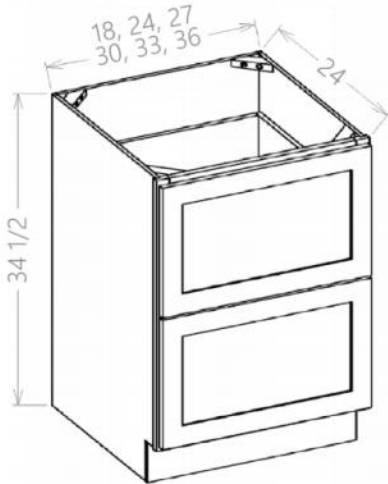

Two Drawer Bases

Model	Description	Width	Height	Depth
2DB18	Cabinet Dimension	18	34 1/2	24
	Drawer Front	17 1/2	14 1/2	3/4
2DB24	Cabinet Dimension	24	34 1/2	24
	Drawer Front	23 1/2	14 1/2	3/4
2DB27	Cabinet Dimension	27	34 1/2	24
	Drawer Front	26 1/2	14 1/2	3/4
2DB30	Cabinet Dimension	30	34 1/2	24
	Drawer Front	29 1/2	14 1/2	3/4
2DB33	Cabinet Dimension	33	34 1/2	24
	Drawer Front	32 1/2	14 1/2	3/4
2DB36	Cabinet Dimension	36	34 1/2	24
	Drawer Front	35 1/2	14 1/2	3/4