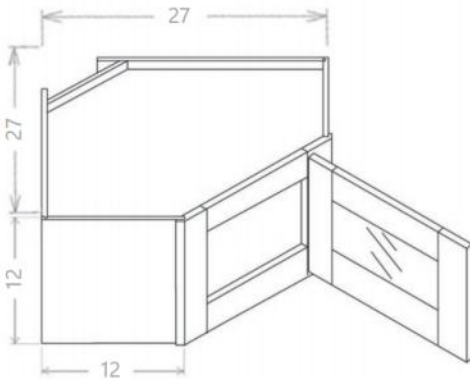

Glass Door Diagonal Wall Stacker Cabinets 27" W - Single Door

Model	Description	Width	Height	Depth
DCW2712GD	Cabinet Dimension	27	12	12
	Door Dimension	18$\frac{1}{4}$	11	$\frac{3}{4}$

- These cabinets do not come with mullions or glass
- The interior is painted/stained to match the exterior