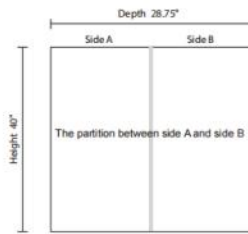

Closet Island in White Side A Shelves Side B Shaker Drawers

A: 4 Shelves

B: 4 Shaker Drawers

Model	Width	Depth	Height
CCWI4S4SD	31½	28¾	40

- Customize closet island to suit needs by selecting front (side A) and back (side B) options