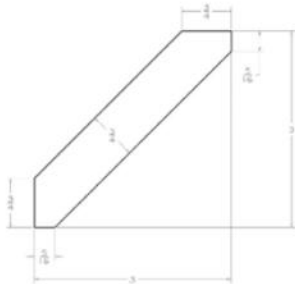

Crown Moulding - 3" H Angled Crown Moulding

Model	Box Size	Min	Max	Stile
LACM8	Dimension	96	3	3