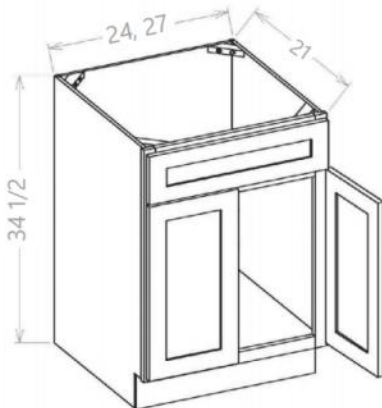

Vanity Sink Bases - Double Door Single Drawer Front

Model	Description	Width	Height	Depth
VS24	Cabinet Dimension	24	34½	21
	Door Dimension	11¾	22½	¾
	Drawer Front	23½	6¼	¾
VS27	Cabinet Dimension	27	34½	21
	Door Dimension	13¾	22½	¾
	Drawer Front	26½	6¼	¾