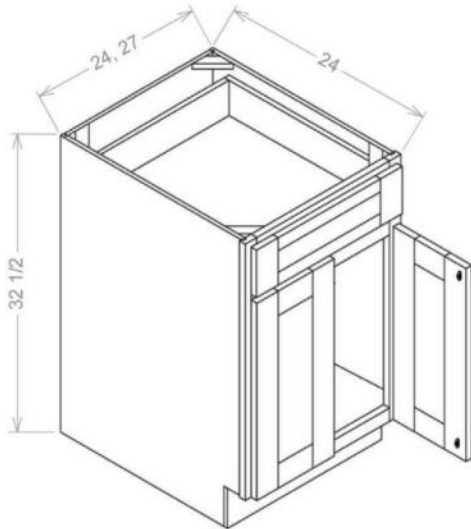

PRODUCT SPECIFICATIONS

Base Cabinet - ADA

Model	Description	Width	Height	Depth
B24-ADA	Cabinet Dimension	24	34½	24
	Door Dimension	11¾	22½	¾
	Drawer Front	23½	6¼	¾
	Drawer Box	20	3¼	20⅜
B27-ADA	Cabinet Dimension	27	34½	24
	Door Dimension	13½	22½	¾
	Drawer Front	26½	6¼	¾
	Drawer Box	23	3¼	20⅜