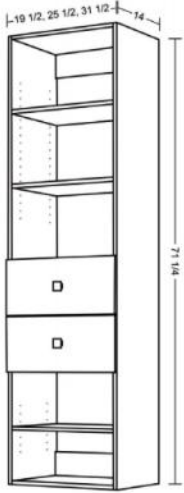

2 Flat Drawer Shelf Tower Unit in White

Model	Width	Depth	Height
CCWFH5S2FD19H	19½	14	71¼
CCWFH5S2FD25H	25½	14	71¼
CCWFH5S2FD31H	31½	14	71¼

- Include cabinet knobs/ 3 adjustable shelves