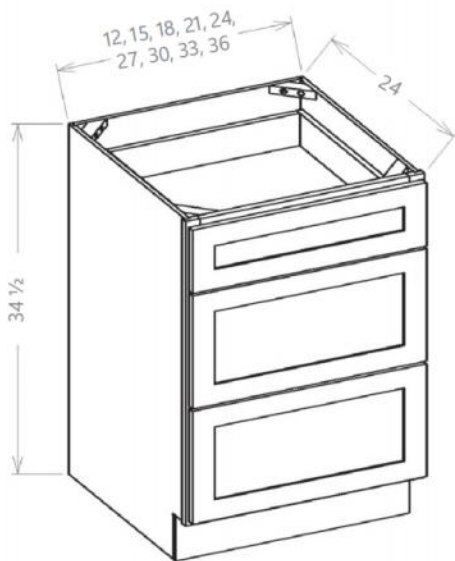

Three Drawer Bases

Model	Description	Width	Height	Depth
3DB12	Cabinet Dimension	12	34½	24
	Top Drawer Front	11½	6½	¾
	Bottom Drawer Front	11½	11⅛	¾
	Top Drawer Box	8	3⅜	20⅜
	Bottom Drawer Box	8	8¼	20⅜
3DB15	Cabinet Dimension	15	34½	24
	Top Drawer Front	14½	6½	¾
	Bottom Drawer Front	14½	11⅛	¾
	Top Drawer Box	11	3⅜	20⅜
	Bottom Drawer Box	11	8¼	20⅜
3DB18	Cabinet Dimension	18	34½	24
	Top Drawer Front	17½	6½	¾
	Bottom Drawer Front	17½	11⅛	¾
	Top Drawer Box	14	3⅜	20⅜
	Bottom Drawer Box	14	8¼	20⅜
3DB21	Cabinet Dimension	21	34½	24
	Top Drawer Front	20½	6½	¾
	Bottom Drawer Front	20½	11⅛	¾
	Top Drawer Box	17½	3⅜	20⅜
	Bottom Drawer Box	17½	8¼	20⅜
3DB24	Cabinet Dimension	24	34½	24
	Top Drawer Front	23½	6½	¾
	Bottom Drawer Front	23½	11⅛	¾
	Top Drawer Box	20	3⅜	20⅜
	Bottom Drawer Box	20	8¼	20⅜
3DB27	Cabinet Dimension	27	34½	24
	Top Drawer Front	26½	6½	¾
	Bottom Drawer Front	26½	11⅛	¾
	Top Drawer Box	23	3⅜	20⅜
	Bottom Drawer Box	23	8¼	20⅜
3DB30	Cabinet Dimension	30	34½	24
	Top Drawer Front	29½	6½	¾
	Bottom Drawer Front	29½	11⅛	¾
	Top Drawer Box	26	3⅜	20⅜
	Bottom Drawer Box	26	8¼	20⅜
3DB33	Cabinet Dimension	33	34½	24
	Top Drawer Front	32½	6½	¾
	Bottom Drawer Front	32½	11⅛	¾
	Top Drawer Box	29	3⅜	20⅜
	Bottom Drawer Box	29	8¼	20⅜
3DB36	Cabinet Dimension	36	34½	24
	Top Drawer Front	35½	6½	¾
	Bottom Drawer Front	35½	11⅛	¾
	Top Drawer Box	32	3⅜	20⅜
	Bottom Drawer Box	32	8¼	20⅜