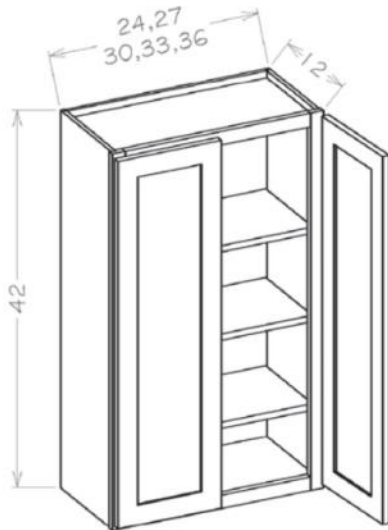

42" High Wall Cabinets - Double Door *3 Adjustable Shelves

Model	Description	Width	Height	Depth
W2442	Cabinet Dimension	24	42	12
	Door Dimension	11¾	41	¾
W2742	Cabinet Dimension	27	42	12
	Door Dimension	13¾	41	¾
W3042	Cabinet Dimension	30	42	12
	Door Dimension	14¾	41	¾
W3342	Cabinet Dimension	33	42	12
	Door Dimension	16¾	41	¾
W3642	Cabinet Dimension	36	42	12
	Door Dimension	17¾	41	¾