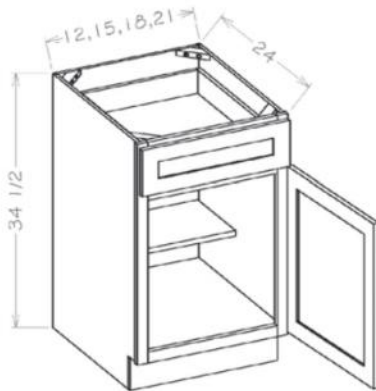

(Specifications subject to change without notice)

PRODUCT SPECIFICATIONS

Tray Base

Model	Description	Width	Height	Depth
BT9	Cabinet Dimension	9	34½	24
	Door Dimension	8½	34½	¾

Single Door Single Drawer Bases

Model	Description	Width	Height	Depth
B12	Cabinet Dimension	12	34½	24
	Door Dimension	11½	22½	¾
	Drawer Front	11½	6¼	¾
	Drawer Box	8	3¼	20¾
B15	Cabinet Dimension	15	34½	24
	Door Dimension	14½	22½	¾
	Drawer Front	14½	6¼	¾
	Drawer Box	11	3¼	20¾
B18	Cabinet Dimension	18	34½	24
	Door Dimension	17½	22½	¾
	Drawer Front	17½	6¼	¾
	Drawer Box	14	3¼	20¾
B21	Cabinet Dimension	21	34½	24
	Door Dimension	20½	22½	¾
	Drawer Front	20½	6¼	¾
	Drawer Box	17	3¼	20¾