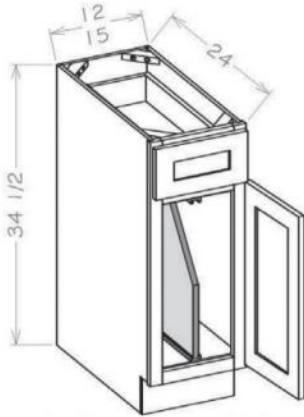

Accessories - Base Tray Divider

Model	Description	Width	Height	Depth
B12TDKIT	Dimension	¾	21	22½
B15TDKIT	Dimension	¾	21	22½

- Comes with one divider
- Purchased Separately