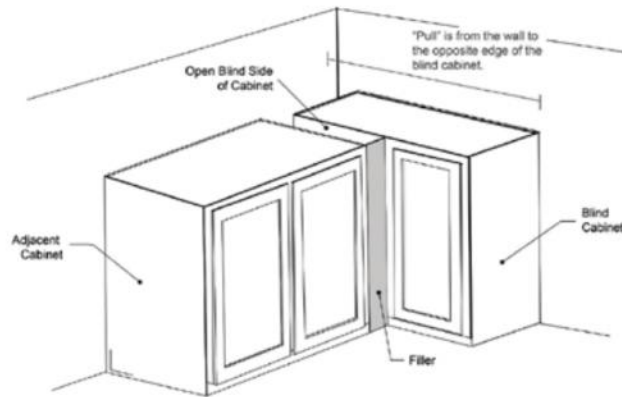

Wall Blind Cabinets

Model	Description	Width	Height	Depth
WBC2730	Cabinet Dimension	27	30	12
	Door Dimension	12½	29	¾
	Door Opening	7¾	26½	12
WBC2736	Cabinet Dimension	27	36	12
	Door Dimension	12½	35	¾
	Door Opening	7¾	32½	12
WBC2742	Cabinet Dimension	27	42	12
	Door Dimension	12½	41	¾
	Door Opening	7¾	38½	12

- DCW Inside Openings are 12⅞" Wide
- 30 and 36" H Cabinets Only Have Two Shelves

Box Size	Min	Max	Stile
27	28	31	8

- Must Use Filler (not supplied)

Bridge Cabinets - 12" High

Model	Description	Width	Height	Depth
W3012	Cabinet Dimension	30	12	12
	Door Dimension	14¾	11	¾
W3612	Cabinet Dimension	36	12	12
	Door Dimension	17¾	11	¾