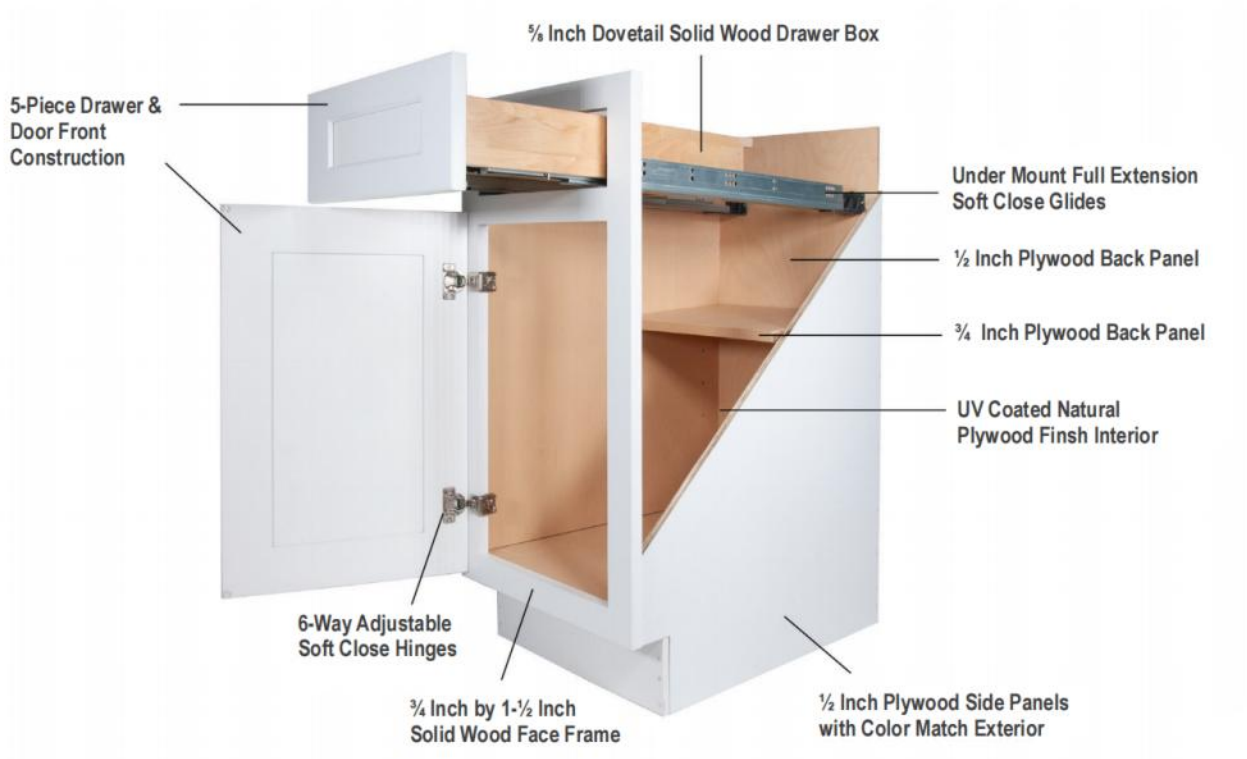

FRAMED CABINET WITH FULL OVERLAY DOORS AND DRAWERS

- Under Mount Full Extension Soft Close Drawers Glides
- Concealed European Style Hinges with Soft Close Feature
- Five Piece MDF Door with Five Piece MDF Drawer Front
- UV Coated Natural Interior
- 1/2" Plywood Box with UV Coated Matching Exterior
- Cam Lock Assembly

(Specifications subject to change without notice)