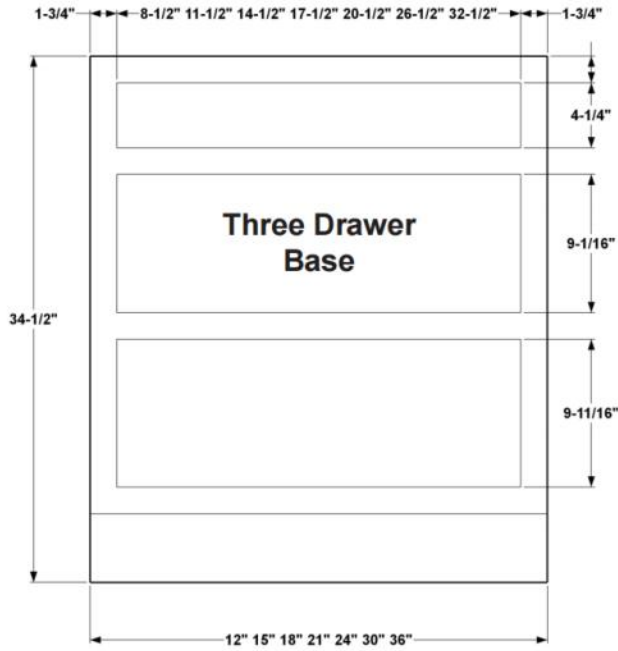

CABINET FRAME & OPENING DIMENSIONS - 1 3/4"

- Height of all base cabinet openings is 20 5/8"
- Cabinet Size - 3 1/2" will give you opening
- Example B30: 30" - 3 1/2" = 26 1/2"