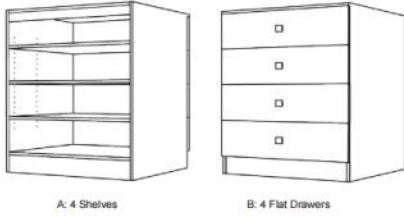

Closet Island in White Side A Shelves Side B Flat Drawers

Model	Width	Depth	Height
CCWI4S4FD	31½	28¾	40

- Customize closet island to suit needs by selecting front (side A) and back (side B) options