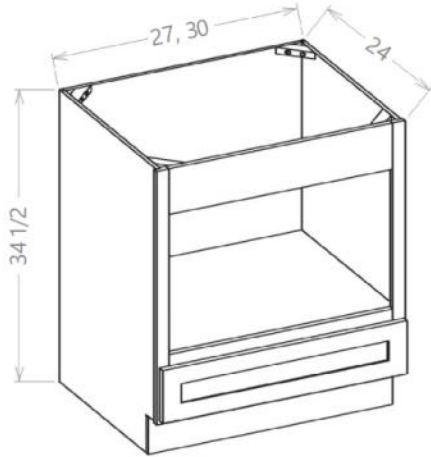

Specialty Bases - Base Microwave Cabinet

Model	Description	Width	Height	Depth
BMW27	Cabinet Dimension	27	34½	24
	Microwave Opening	23½	16½	23
	Drawer Front	26½	6¼	¾
	Drawer Box	23	3¾	21
BMW30	Cabinet Dimension	30	34½	24
	Microwave Opening	26½	16½	23
	Drawer Front	29½	6¼	¾
	Drawer Box	26	3¾	21

- Microwave Opening trimmable to 20½" High