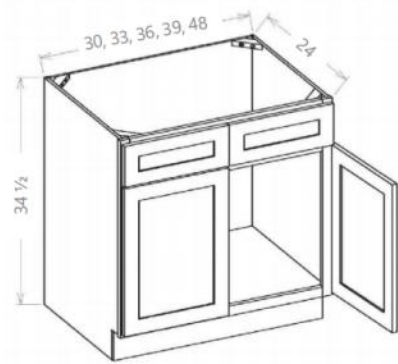

Sink Bases

Model	Description	Width	Height	Depth
SB30	Cabinet Dimension	30	34½	24
	Door Dimension	14¾	22½	¾
	Drawer Front	14¾	6¼	¾
SB33	Cabinet Dimension	33	34½	24
	Door Dimension	16¼	22½	¾
	Drawer Front	16¼	6¼	¾
SB36	Cabinet Dimension	36	34½	24
	Door Dimension	17¾	22½	¾
	Drawer Front	17¾	6¼	¾
SB39	Cabinet Dimension	39	34½	24
	Door Dimension	18¾	22½	¾
	Drawer Front	18¾	6¼	¾
SB48	Cabinet Dimension	48	34½	24
	Door Dimension	23¾	22½	¾
	Drawer Front	23¾	6¼	¾