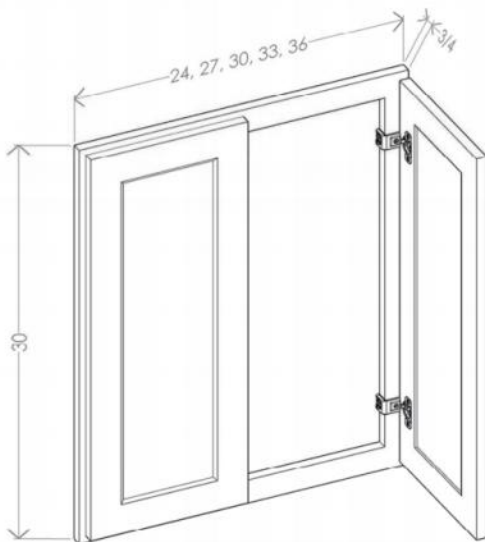

Wall Frame and Door Cabinets

Model	Description	Width	Height	Depth
FDW2430	Cabinet Dimension	24	30	3/4
	Door Dimension	23 1/2	29	3/4
FDW2730	Cabinet Dimension	27	30	3/4
	Door Dimension	26 1/2	29	3/4
FDW3030	Cabinet Dimension	30	30	3/4
	Door Dimension	29 1/2	29	3/4
FDW3330	Cabinet Dimension	33	30	3/4
	Door Dimension	32 1/2	29	3/4
FDW3630	Cabinet Dimension	36	30	3/4
	Door Dimension	35 1/2	29	3/4