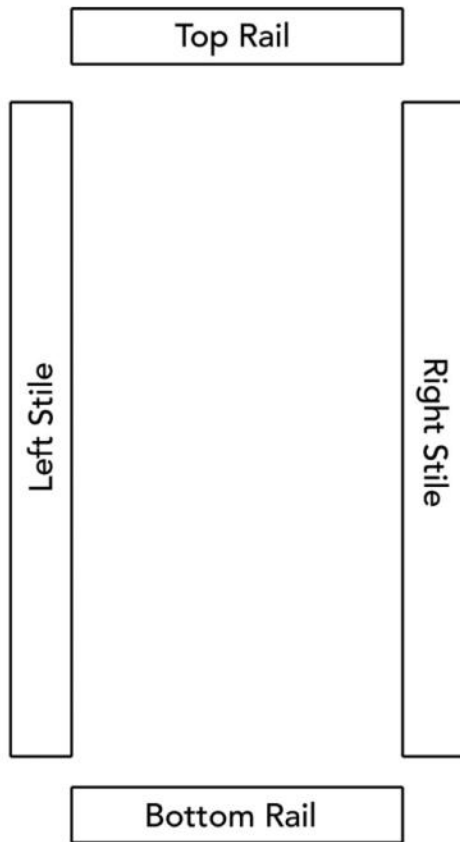

GLASS DOOR CUTOUT SPECIFICATIONS

Height Configuration:

Door Height* - (2 x Door Style Rail Width) + 1½"

Width Configuration:

Door Width* - (2 x Door Style Stile Width) + 1½"

Door Style	Rail Width	Stile Width
Shaker	2¾"	2¾"
Traditional	3"	3"
Cameo	3"	3"

*Door height and width information is located in the Specification Manual.

DISCLAIMER: This formula is to be used as an estimation tool only. We recommend that physical measurements are taken prior to ordering your inserts. We cannot guarantee the exact dimensions determined when using the formula provided.