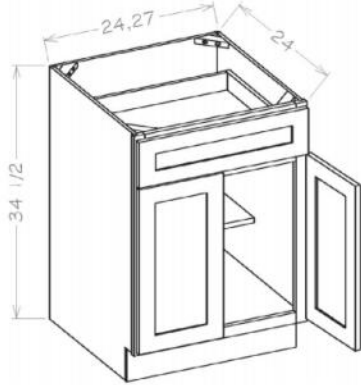

Double Door Single Drawer Bases

Model	Description	Width	Height	Depth
B24	Cabinet Dimension	24	34½	24
	Door Dimension	11¾	22½	¾
	Drawer Front	23½	6¼	¾
	Drawer Box	20	3¼	20¾
B27	Cabinet Dimension	27	34½	24
	Door Dimension	13½	22½	¾
	Drawer Front	26½	6¼	¾
	Drawer Box	23	3¼	20¾

Double Door Double Drawer Bases