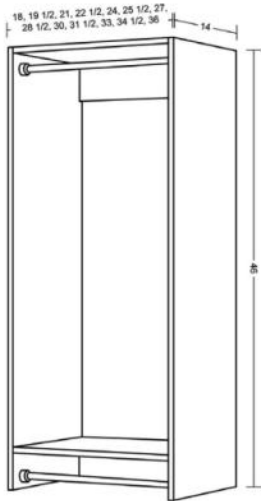

- Include a stainless steel hanging rod / NO adjustable shelves

Double Hanging Unit in White

Model	Width	Depth	Height
CCW2H18	18	14	46
CCW2H19H	19½	14	46
CCW2H21	21	14	46
CCW2H22H	22½	14	46
CCW2H24	24	14	46
CCW2H25H	25½	14	46
CCW2H27	27	14	46
CCW2H28H	28½	14	46
CCW2H30	30	14	46
CCW2H31H	31½	14	46
CCW2H33	33	14	46
CCW2H34H	34½	14	46
CCW2H36	36	14	46