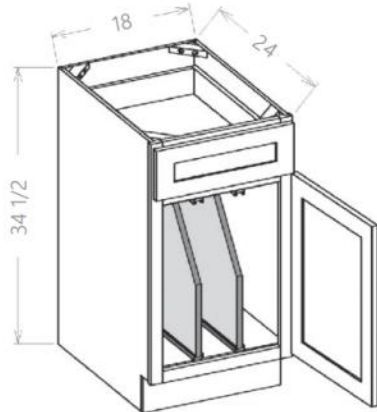

CABINET FRAME & OPENING DIMENSIONS - 1 3/4"

- Height of all base cabinet openings is 20 5/8"
- Cabinet Size - 3 1/2" will give you opening
- Example B30: 30" - 3 1/2" = 26 1/2"

GLASS DOOR CUTOUT SPECIFICATIONS

- Pull Out is mounted to the cabinet floor and door
- Full-extension slides with BLUMOTON soft-close (110 lb weight capacity)
- Purchased Separately

Accessories - Base Tray Divider

Model	Description	Width	Height	Depth
B12TDKIT	Dimension	¾	21	22½
B15TDKIT	Dimension	¾	21	22½

- Comes with one divider
- Purchased Separately

Accessories - Base Tray Divider

Model	Description	Width	Height	Depth
B18TDKIT	Dimension	¾	21	22½

- Comes with one divider
- Purchased Separately

Roll Out Shelves