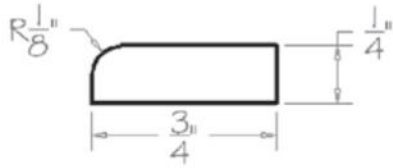

Model	Description	Width	Height	Depth
ICM	Dimension	96	3 5/8	2 1/2

Mouldings - Batten Moulding

Model	Description	Width	Height	Depth
BAM	Dimension	96	3/4	3/16

Mouldings - Light Rail Moulding

Model	Description	Width	Height	Depth
LRM	Dimension	96	1 3/16	1 3/16

Mouldings - Outside Corner Moulding

Model	Description	Width	Height	Depth
OCM	Dimension	96	3/4	3/4

PRODUCT SPECIFICATIONS

Mouldings - Scribe Moulding

Model	Description	Width	Height	Depth
-------	-------------	-------	--------	-------