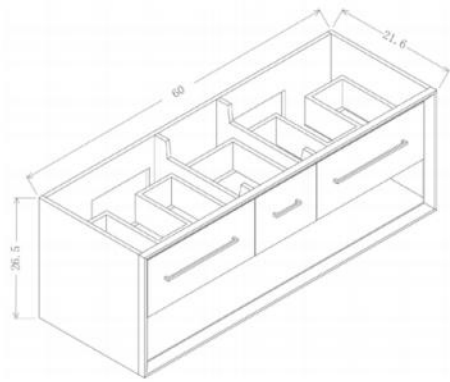

PRODUCT SPECIFICATIONS

Model	Width	Depth	Height
F2WHT60	60	21.6	26.5
F2DOVE60	60	21.6	26.5

- **Material:** Plywood
- **Color:** White/Dove
- **Handle Finish:** Brushed Nickel