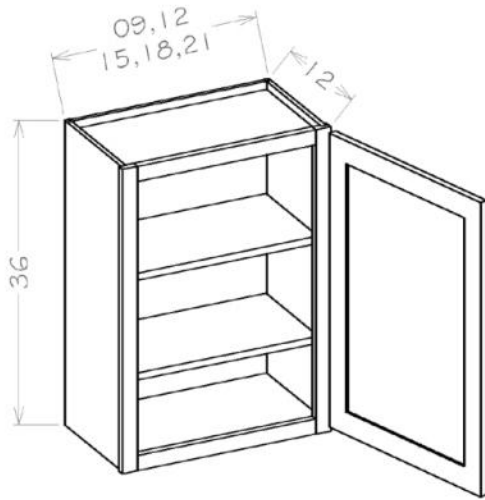

PRODUCT SPECIFICATIONS

36" High Wall Cabinets - Single Door *2 Adjustable Shelves

Model	Description	Width	Height	Depth
W0936	Cabinet Dimension	9	36	12
	Door Dimension	8½	35	¾
W1236	Cabinet Dimension	12	36	12
	Door Dimension	11½	35	¾
W1536	Cabinet Dimension	15	36	12
	Door Dimension	14½	35	¾
W1836	Cabinet Dimension	18	36	12
	Door Dimension	17½	35	¾
W2136	Cabinet Dimension	21	36	12
	Door Dimension	20½	35	¾