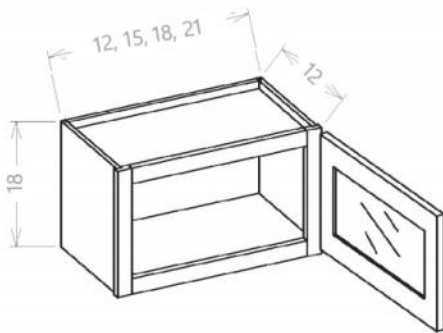

Glass Door Wall Stacker Cabinets 18" H - Single Door

Model	Description	Width	Height	Depth
W1218GD	Cabinet Dimension	12	18	12
	Door Dimension	11½	17	¾
W1518GD	Cabinet Dimension	15	18	12
	Door Dimension	14½	17	¾
W1818GD	Cabinet Dimension	18	18	12
	Door Dimension	17½	17	¾
W2118GD	Cabinet Dimension	21	18	12
	Door Dimension	20½	17	¾

- These cabinets do not come with mullions or glass
- The interior is painted/stained to match the exterior