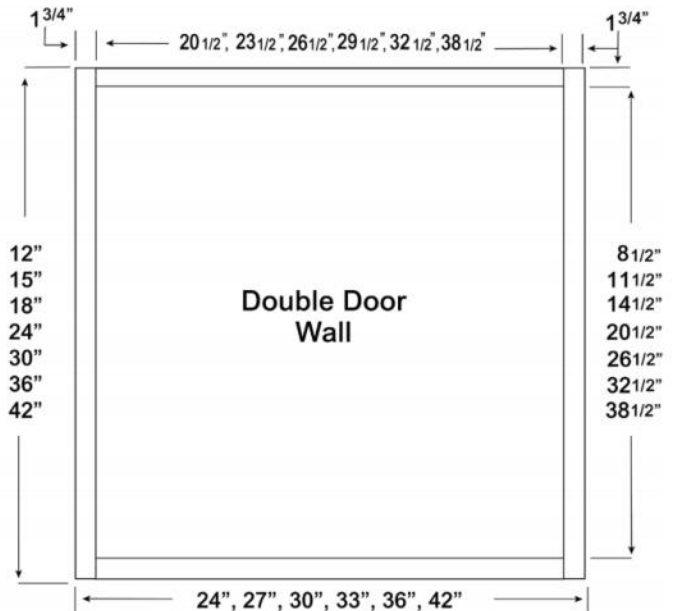

CONSTRUCTION SPECIFICATIONS

CABINET FRAME & OPENING DIMENSIONS - 1 3/4

- Height of all base cabinet openings is 20 5/8"
- Cabinet Size - 3 1/2" will give you opening
- Example B30: 30" - 3 1/2" = 26 1/2"