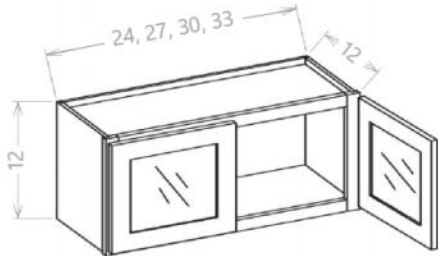

Glass Door Wall Stacker Cabinets 12" H - Double Door

Model	Description	Width	Height	Depth
W2412GD	Cabinet Dimension	24	12	12
	Door Dimension	11$\frac{3}{4}$	11	$\frac{3}{4}$
W2712GD	Cabinet Dimension	27	12	12
	Door Dimension	13$\frac{1}{4}$	11	$\frac{3}{4}$
W3012GD	Cabinet Dimension	30	12	12
	Door Dimension	14$\frac{3}{4}$	11	$\frac{3}{4}$
W3312GD	Cabinet Dimension	33	12	12
	Door Dimension	16$\frac{1}{4}$	11	$\frac{3}{4}$

- These cabinets do not come with mullions or glass
- The interior is painted/stained to match the exterior