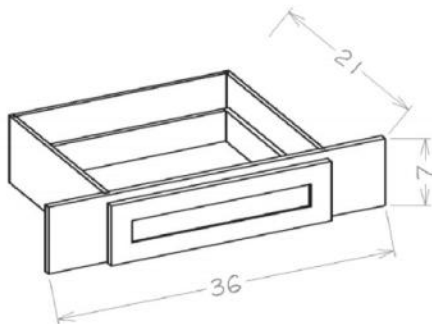

Special Vanity - Vanity Knee Drawer

Model	Description	Width	Height	Depth
VKD36	Cabinet Dimension	36	7	21
	Drawer Front	23½	6¼	¾
	Drawer Box	19¾	3⅜	17⅝

- Trimmable to 27" wide