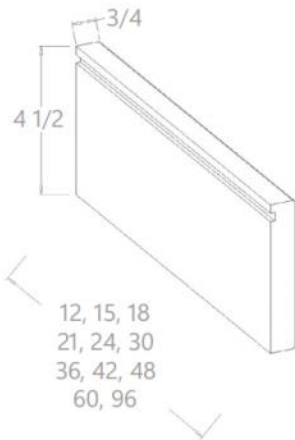

Toe Kick Apron Moulding

Model	Description	Width	Height	Depth

TAM12	Dimension	12	4½	¾
TAM15	Dimension	15	4½	¾
TAM18	Dimension	18	4½	¾
TAM21	Dimension	21	4½	¾
TAM24	Dimension	24	4½	¾
TAM30	Dimension	30	4½	¾
TAM36	Dimension	36	4½	¾
TAM42	Dimension	42	4½	¾
TAM48	Dimension	48	4½	¾
TAM60	Dimension	60	4½	¾
TAM96	Dimension	96	4½	¾

- Finished on all sides and edges
- Must be used with Toe Kick Apron Support (TAS)