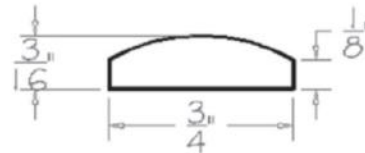

Vanity Combo Bases - Double Drawers Stack

Model	Description	Width	Height	Depth
VDDB48	Cabinet Dimension	48	34½	21
	Top Drawer Front	11½	6¼	¾
	Bottom Drawer Front	11½	11⅞	¾
	Top Long Drawer Front	23⅝	6¼	¾
	Top Drawer Box	8½	3⅝	18
	Bottom Drawer Box	8½	8¼	18
	Door Dimension	11¾	22½	¾
VDDB60	Cabinet Dimension	60	34½	21
	Top Drawer Front	11½	6¼	¾
	Bottom Drawer Front	11½	11⅞	¾
	Top Long Drawer Front	35⅝	6¼	¾
	Top Drawer Box	8½	3⅝	18
	Bottom Drawer Box	8½	8¼	18
	Door Dimension	17⅝	22½	¾
VSDB60	Cabinet Dimension	60	34½	21
	Top Drawer Front	11½	6¼	¾
	Bottom Drawer Front	11½	11⅞	¾
	Top Long Drawer Front	23⅝	6¼	¾
	Top Drawer Box	8½	3⅝	18
	Bottom Drawer Box	8½	8¼	18
	Door Dimension	11¾	22½	¾

Crown Moulding - 3" H Angled Crown Moulding

Model	Box Size	Min	Max	Stile
LACM8	Dimension	96	3	3

Crown Moulding - Crown Moulding

Model	Description	Width	Height	Depth
COV	Dimension	96	3 5/8	3 1/2

Crown Moulding - Classic Crown Moulding

Model	Description	Width	Height	Depth
ICM	Dimension	96	3 5/8	2 1/2

Mouldings - Batten Moulding

Model	Description	Width	Height	Depth
BAM	Dimension	96	3/4	3/16

Mouldings - Light Rail Moulding

Model	Description	Width	Height	Depth
LRM	Dimension	96	1 3/16	1 3/16