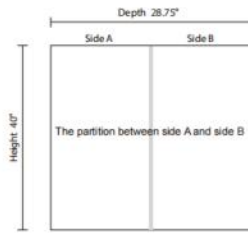

Closet Island in White Side A Shelves Side B Flat Drawers

A: 4 Shelves

B: 4 Flat Drawers

Model	Width	Depth	Height
CCWI4S4FD	31½	28¾	40

- Customize closet island to suit needs by selecting front (side A) and back (side B) options