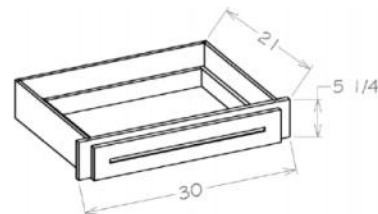

Specialty Bases - Desk Knee Drawer

Model	Description	Width	Height	Depth
DKD30	Cabinet Dimension	30	5¼	21
	Drawer Front	26	4¾	¾
	Drawer Box	23	4¼	17¾

- Trimmable to 27" wide