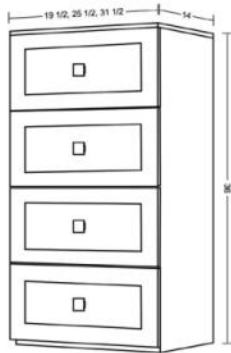

- 4 adjustable shoe shelves

4 Flat Drawer Short Tower Unit in White

Model	Width	Depth	Height
CCW4FD19H	19½	14	36
CCW4FD25H	25½	14	36
CCW4FD31H	31½	14	36

- Include cabinet knobs/ NO adjustable shelves

4 Shaker Drawer Short Tower Unit in White