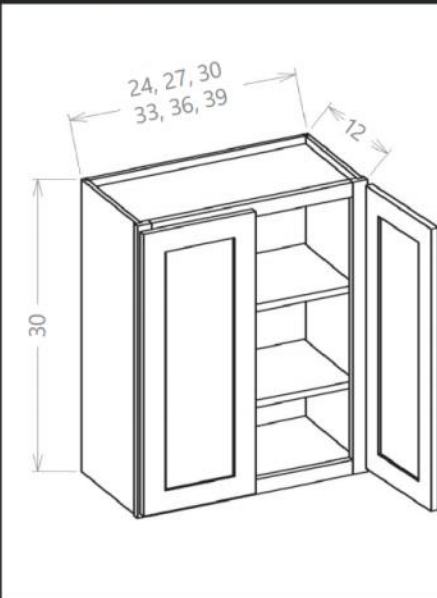

30" High Wall Cabinets - Double Door *2 Adjustable Shelves

Model	Description	Width	Height	Depth
W2430	Cabinet Dimension	24	30	12
	Door Dimension	11¾	29	¾
W2730	Cabinet Dimension	27	30	12
	Door Dimension	13¾	29	¾
W3030	Cabinet Dimension	30	30	12
	Door Dimension	14¾	29	¾
W3330	Cabinet Dimension	33	30	12
	Door Dimension	16¾	29	¾
W3630	Cabinet Dimension	36	30	12
	Door Dimension	17¾	29	¾
W3930	Cabinet Dimension	39	30	12
	Door Dimension	19¾	29	¾