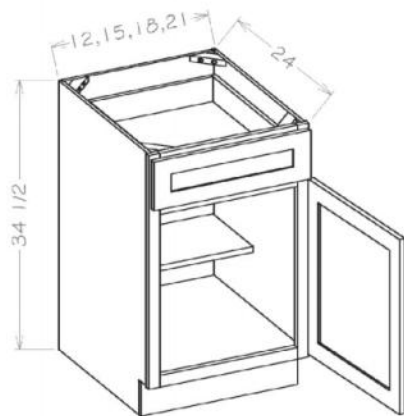

Single Door Single Drawer Bases

Model	Description	Width	Height	Depth
B12	Cabinet Dimension	12	34½	24
	Door Dimension	11½	22½	¾
	Drawer Front	11½	6¼	¾
	Drawer Box	8	3¼	20⅜
B15	Cabinet Dimension	15	34½	24
	Door Dimension	14½	22½	¾
	Drawer Front	14½	6¼	¾
	Drawer Box	11	3¼	20⅜
B18	Cabinet Dimension	18	34½	24
	Door Dimension	17½	22½	¾
	Drawer Front	17½	6¼	¾
	Drawer Box	14	3¼	20⅜
B21	Cabinet Dimension	21	34½	24
	Door Dimension	20½	22½	¾
	Drawer Front	20½	6¼	¾
	Drawer Box	17	3¼	20⅜