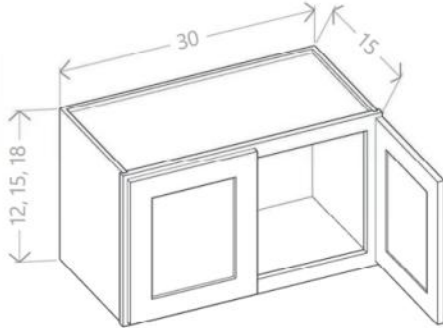

Bridge Cabinets - 15" Depth (30" Width)

Model	Description	Width	Height	Depth
W301215	Cabinet Dimension	30	12	15
	Door Dimension	14³/₄	11	³/₄
W301515	Cabinet Dimension	30	15	15
	Door Dimension	14³/₄	14	³/₄
W301815	Cabinet Dimension	30	18	15
	Door Dimension	14³/₄	17	³/₄