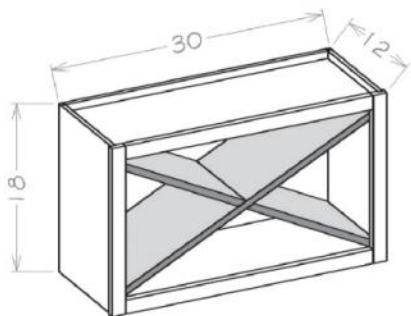

Wall Accessory Cabinets - Wall Open Cabinet - X Rack Insert

Model	Description	Width	Height	Depth
WXRSHelf	Installed Shelf Dimension	26½	14½	11

- Used in conjunction with WOC3018