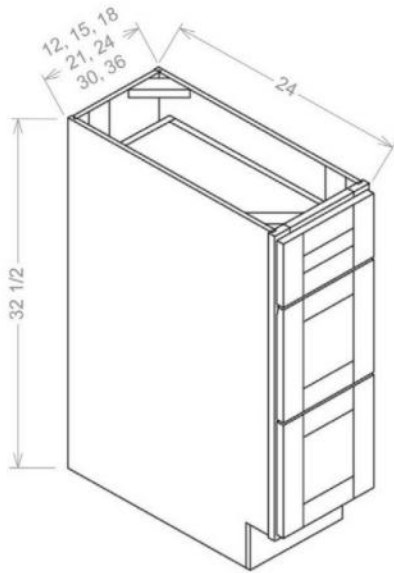

Drawer Base Cabinet - ADA

Model	Description	Width	Height	Depth
3DB12-ADA	Cabinet Dimension	12	34½	24
	Top Drawer Front	11½	6½	¾
	Bottom Drawer Front	11½	11⅛	¾
	Top Drawer Box	8	3¾	20¾
	Bottom Drawer Box	8	8¼	20¾
3DB15-ADA	Cabinet Dimension	15	34½	24
	Top Drawer Front	14½	6½	¾
	Bottom Drawer Front	14½	11⅛	¾
	Top Drawer Box	11	3¾	20¾
3DB18-ADA	Cabinet Dimension	18	34½	24
	Top Drawer Front	17½	6½	¾
	Bottom Drawer Front	17½	11⅛	¾
	Top Drawer Box	14	3¾	20¾
3DB21-ADA	Cabinet Dimension	21	34½	24
	Top Drawer Front	20½	6½	¾
	Bottom Drawer Front	20½	11⅛	¾
	Top Drawer Box	17½	3¾	20¾
3DB24-ADA	Cabinet Dimension	24	34½	24
	Top Drawer Front	23½	6½	¾
	Bottom Drawer Front	23½	11⅛	¾
	Top Drawer Box	20	3¾	20¾
3DB30-ADA	Cabinet Dimension	30	34½	24
	Top Drawer Front	29½	6½	¾
	Bottom Drawer Front	29½	11⅛	¾
	Top Drawer Box	26	3¾	20¾
3DB36-ADA	Cabinet Dimension	36	34½	24
	Top Drawer Front	35½	6½	¾
	Bottom Drawer Front	35½	11⅛	¾
	Top Drawer Box	32	3¾	20¾
	Bottom Drawer Box	32	8¼	20¾