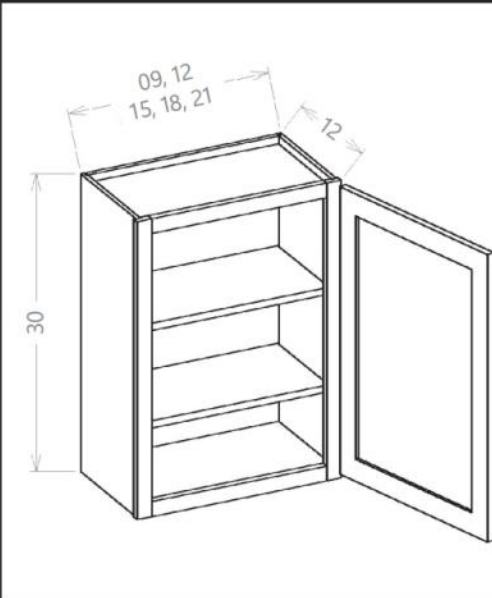

30" High Wall Cabinets - Single Door *2 Adjustable Shelves

Model	Description	Width	Height	Depth
W0930	Cabinet Dimension	9	30	12
	Door Dimension	8½	29	¾
W1230	Cabinet Dimension	12	30	12
	Door Dimension	11½	29	¾
W1530	Cabinet Dimension	15	30	12
	Door Dimension	14½	29	¾
W1830	Cabinet Dimension	18	30	12
	Door Dimension	17½	29	¾
W2130	Cabinet Dimension	21	30	12
	Door Dimension	20½	29	¾