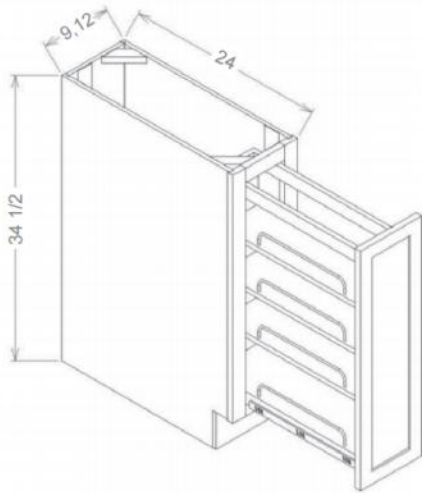

- Microwave Opening trimmable to 20½" High

Specialty Bases - Drawer File Base

Model	Description	Width	Height	Depth
DFB18	Cabinet Dimension	18	29½	21
	Top Drawer Front	17½	6¼	¾
	Bottom Drawer Front	17½	17½	¾
	Top Drawer Box	14	3¾	17¾
	Bottom Drawer Front	14	9¼	17¾

Specialty Bases - Desk Knee Drawer

Model	Description	Width	Height	Depth
DKD30	Cabinet Dimension	30	5¼	21
	Drawer Front	26	4¾	¾
	Drawer Box	23	4¼	17¾

- Trimmable to 27" wide

Base Cabinet Accessory - Full Height Door Shelf Pull Out