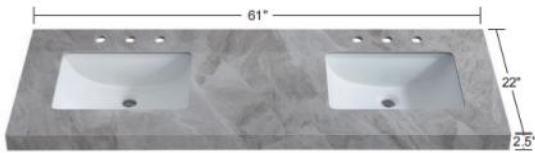

PRODUCT SPECIFICATIONS

61" Width Italian Grey Porcelain Vanity Top - Single Sink

Model	Width	Height	Depth
PVTIG61SB	61	2.5	22

61" Width Italian Grey Porcelain Vanity Top - Double Sinks

Model	Width	Height	Depth
PVTIG61DB	61	2.5	22