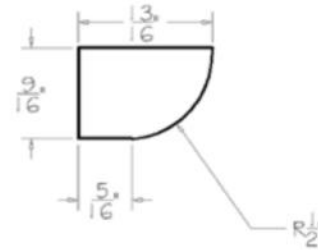

Mouldings - Shoe Moulding