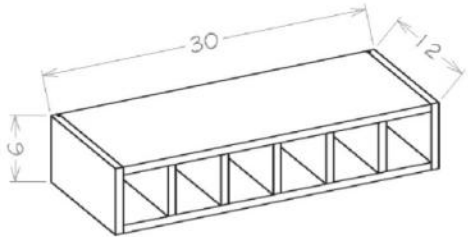

PRODUCT SPECIFICATIONS

Wall Accessory Cabinets - Wine Cubby

Model	Description	Width	Height	Depth
WWC630	Cabinet Dimension	30	6	12

- Fits 6 Bottles

Specialty Wall - Stem Glass Holder

Model	Description	Width	Height	Depth
SGH30	Dimension	30	1 1/2	12