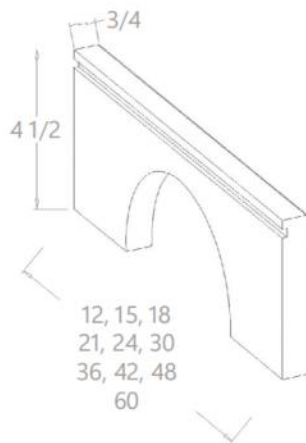

Toe Kick Arched Apron Moulding

Model	Description	Width	Height	Depth

TAA12	Dimension	12	4½	¾
TAA15	Dimension	15	4½	¾
TAA18	Dimension	18	4½	¾
TAA21	Dimension	21	4½	¾
TAA24	Dimension	24	4½	¾
TAA30	Dimension	30	4½	¾
TAA36	Dimension	36	4½	¾
TAA42	Dimension	42	4½	¾
TAA48	Dimension	48	4½	¾
TAA60	Dimension	60	4½	¾

- Finished on all sides and edges
- Must be used with Toe Kick Apron Support (TAS)
- Trimmable up to ½" on each side