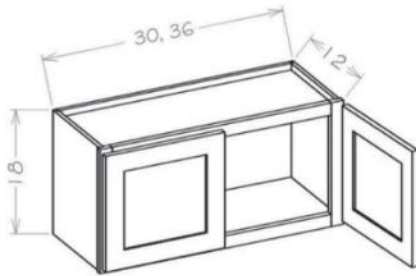

Bridge Cabinets - 18" High

Model	Description	Width	Height	Depth
W3018	Cabinet Dimension	30	18	12
	Door Dimension	14³/₄	17	³/₄
W3618	Cabinet Dimension	36	18	12
	Door Dimension	17³/₄	17	³/₄