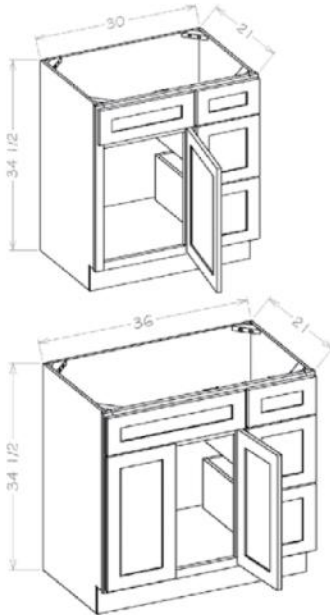

Vanity Combo Bases - Drawers Right

Model	Description	Width	Height	Depth
V3021DR	Cabinet Dimension	30	34½	21
	Top Drawer Front	11½	6¼	¾
	Bottom Drawer Front	11½	11⅞	¾
	Top Long Drawer Front	17½	6¼	¾
	Bottom Drawer Box	8	8¼	18
	Door Dimension	17½	22½	¾
V3621DR	Cabinet Dimension	36	34½	21
	Top Drawer Front	11½	6¼	¾
	Bottom Drawer Front	11½	11⅞	¾
	Top Long Drawer Front	23½	6¼	¾
	Bottom Drawer Box	8	8¼	18
	Door Dimension	11¾	22½	¾