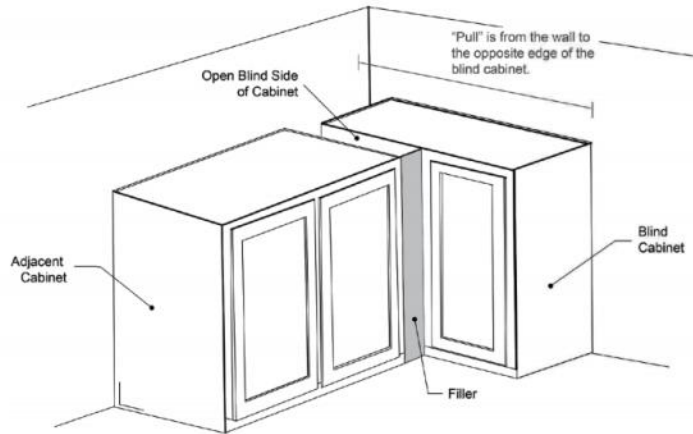

Angle Wall Cabinet

Box Size	Min	Max	Stile
27	28	31	8

- Must Use Filler (not supplied)

Model	Description	Width	Height	Depth
WBC2730	Cabinet Dimension	27	30	12
	Door Dimension	12½	29	¾
	Door Opening	7¾	26½	12
WBC2736	Cabinet Dimension	27	36	12
	Door Dimension	12½	35	¾
	Door Opening	7¾	32½	12
WBC2742	Cabinet Dimension	27	42	12
	Door Dimension	12½	41	¾
	Door Opening	7¾	38½	12

Bridge Cabinets - 12" High

Model	Description	Width	Height	Depth
W3012	Cabinet Dimension	30	12	12
	Door Dimension	14¾	11	¾
W3612	Cabinet Dimension	36	12	12
	Door Dimension	17¾	11	¾