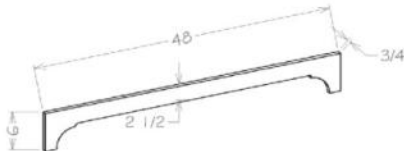

VASH48	Dimension	48	6	3/4
--------	-----------	----	---	-----

- Trimmable on each side by 1/4"
- Finished on both sides and two long edges

Valances - Crown Valance

Model Description Width Height Depth

VACR48	Dimension	48	6	3/4
--------	-----------	----	---	-----