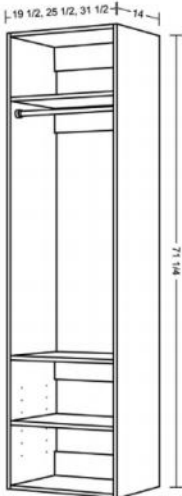

Hanging Tower Unit in White

Model	Width	Depth	Height
CCWFH3S1H19H	19½	14	71¼
CCWFH3S1H25H	25½	14	71¼
CCWFH3S1H31H	31½	14	71¼

- Include a stainless steel hanging rod / 1 adjustable shelf