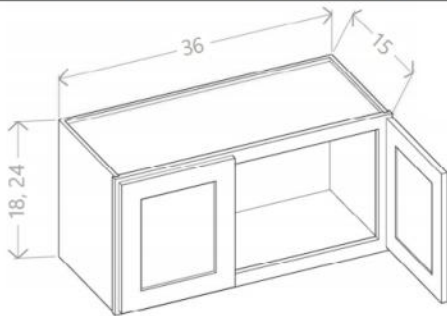

Bridge Cabinets - 15" Depth (36" Width)

Model	Description	Width	Height	Depth
W361815	Cabinet Dimension	36	18	15
	Door Dimension	17³/₄	17	³/₄
W362415	Cabinet Dimension	36	24	15
	Door Dimension	17³/₄	23	³/₄

- All 24" High Cabinets Include One Inner Shelf