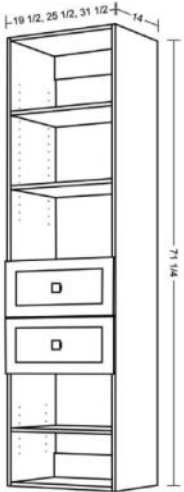

2 Shaker Drawer Shelf Tower Unit in White

Model	Width	Depth	Height
CCWFH5S2SD19H	19½	14	71¼
CCWFH5S2SD25H	25½	14	71¼
CCWFH5S2SD31H	31½	14	71¼

- Include cabinet knobs/ 3 adjustable shelves