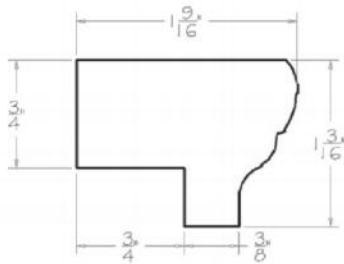

Mouldings - Light Rail Moulding

Model Description Width Height Depth

LRM	Dimension	96	1 3/16	1 1/16