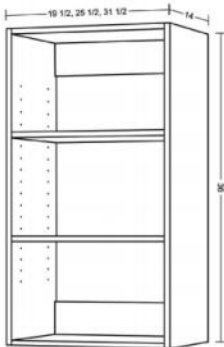

Short Tower Unit in White

Model	Width	Depth	Height
CCW3S19H	19½	14	36
CCW3S25H	25½	14	36
CCW3S31H	31½	14	36

- 2 adjustable shelves