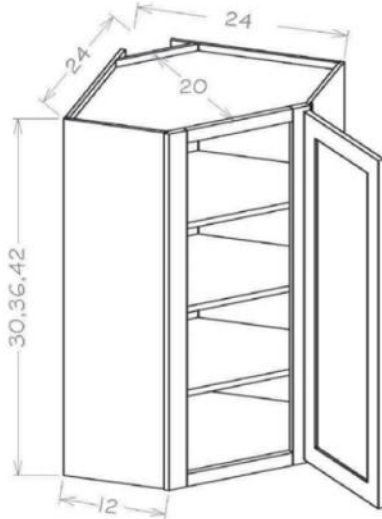

PRODUCT SPECIFICATIONS

Diagonal Corner Wall Cabinets

Model	Description	Width	Height	Depth
DCW2430	Cabinet Dimension	24	30	12
	Door Dimension	15$\frac{1}{4}$	29	$\frac{3}{4}$
DCW2436	Cabinet Dimension	24	36	12
	Door Dimension	15$\frac{1}{4}$	35	$\frac{3}{4}$
DCW2442	Cabinet Dimension	24	42	12
	Door Dimension	15$\frac{1}{4}$	41	$\frac{3}{4}$

- DCW Inside Openings are 12 $\frac{1}{8}$ " Wide
- 30 and 36" H Cabinets Only Have Two Shelves