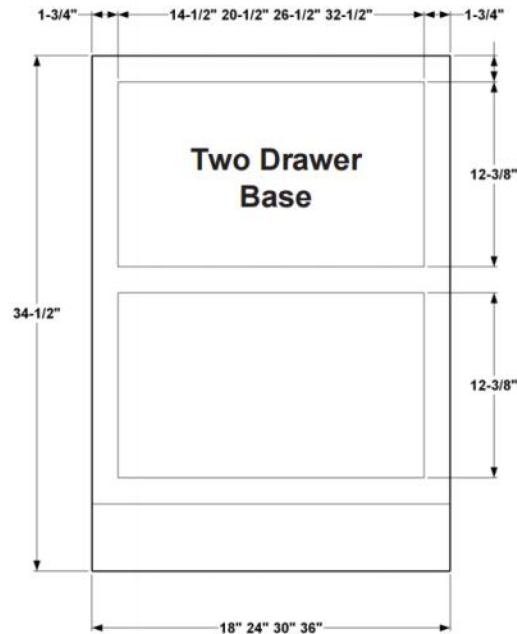

CABINET FRAME & OPENING DIMENSIONS - 1 3/4"

- Height of all base cabinet openings is 20 5/8"
- Cabinet Size - 3 1/2" will give you opening
- Example B30: 30" - 3 1/2" = 26 1/2"