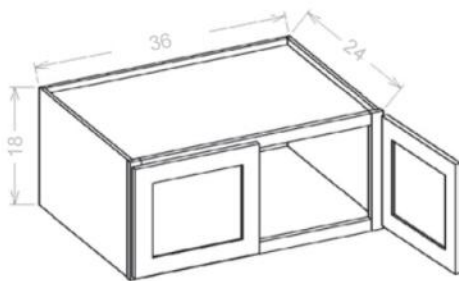

Wall Refrigerator Cabinets - 18" High (24" deep)

Model	Description	Width	Height	Depth
W361824	Cabinet Dimension	36	18	24
	Door Dimension	17³/₄	17	³/₄