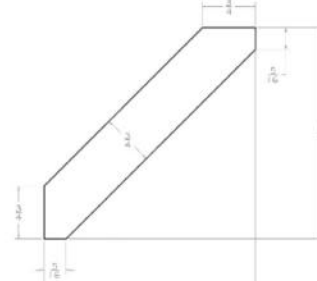

Crown Moulding - 1 3/4"H Angled Crown Moulding

Model Description Width Height Depth

ACM8	Dimension	96	1 3/4	1 13/16
------	-----------	----	-------	---------

Crown Moulding - 3\"/>

Model Description Width Height Depth