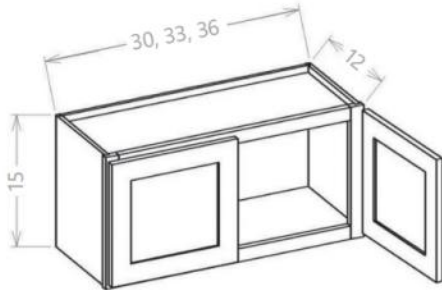

PRODUCT SPECIFICATIONS

Bridge Cabinets - 15" High

Model	Description	Width	Height	Depth
W3015	Cabinet Dimension	30	15	12
	Door Dimension	14³/₄	14	³/₄
W3315	Cabinet Dimension	33	15	12
	Door Dimension	16¹/₄	14	³/₄
W3615	Cabinet Dimension	36	15	12
	Door Dimension	17³/₄	14	³/₄

Bridge Cabinets - 18" High