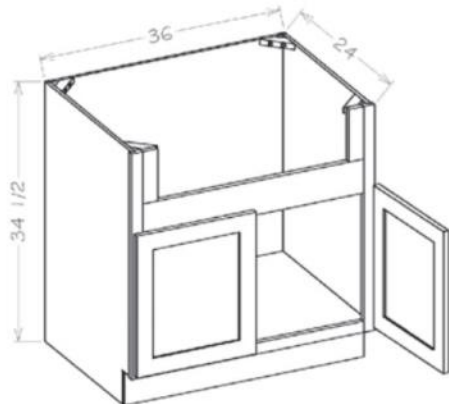

Sink Bases - Farm Sink

Model	Description	Width	Height	Depth
FSB36	Cabinet Dimension	36	34½	24
	Door Dimension	17¾	19	¾

- Fits up to a 33" W x 10" H farm sink