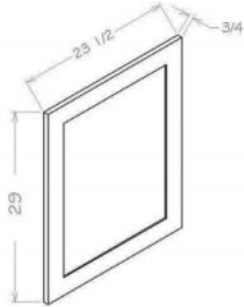

Panels - Base Decorative End Panel

Model	Description	Width	Height	Depth

BDEP	Dimension	23 1/2	29	3/4