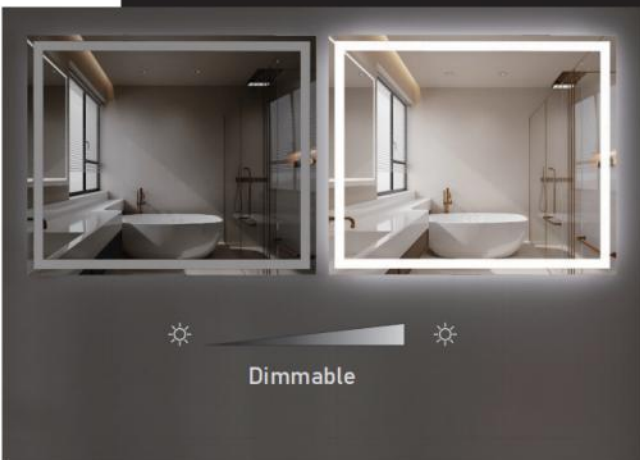

Dimmable

When the led mirror is powered off and restarted, the last use state is restored

Brightness memory

LED

Brightness