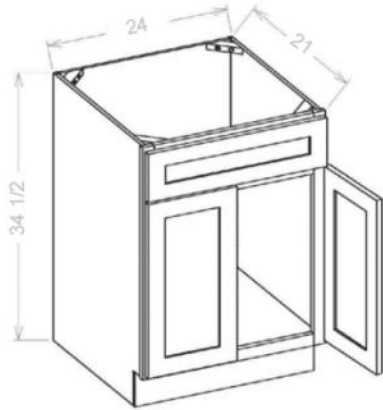

Vanity Sink Bases - Double Door Single Drawer Front

Model	Description	Width	Height	Depth
VS24	Cabinet Dimension	24	34½	21
	Door Dimension	11¾	22½	¾
	Drawer Front	23½	6¼	¾