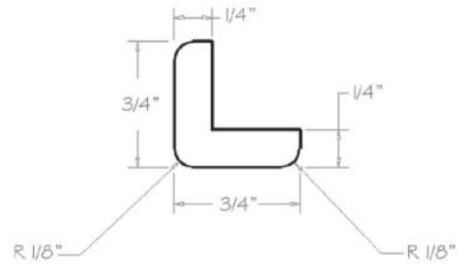

Mouldings - Outside Corer Moulding

Model Description Width Height Depth

OCM	Dimension	96	3/4	3/4