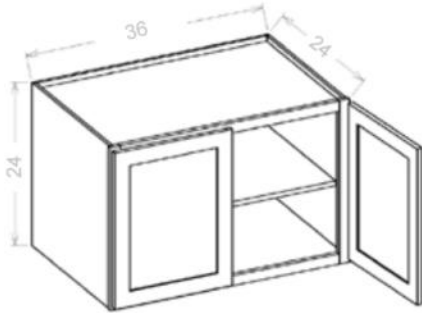

PRODUCT SPECIFICATIONS

Wall Refrigerator Cabinets - 24" High (24" deep)

Model	Description	Width	Height	Depth
W362424	Cabinet Dimension	36	24	24
	Door Dimension	17³/₄	23	³/₄

- All 24" High Cabinets Include One Inner Shelf