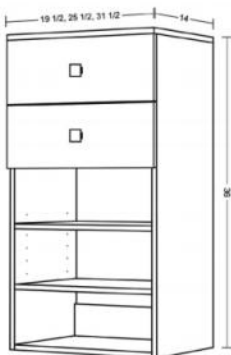

2 Flat Drawer Short Shelf Tower Unit in White

Model	Width	Depth	Height
CCW3S2FD19H	19½	14	36
CCW3S2FD25H	25½	14	36
CCW3S2FD31H	31½	14	36

- Include cabinet knobs/ 2 adjustable shelves