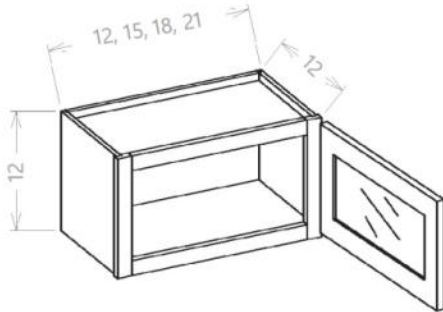

PRODUCT SPECIFICATIONS

Glass Door Wall Stacker Cabinets 12" H - Single Door

Model	Description	Width	Height	Depth
W1212GD	Cabinet Dimension	12	12	12
	Door Dimension	11½	11	¾
W1512GD	Cabinet Dimension	15	12	12
	Door Dimension	14½	11	¾
W1812GD	Cabinet Dimension	18	12	12
	Door Dimension	17½	11	¾
W2112GD	Cabinet Dimension	21	12	12
	Door Dimension	20½	11	¾

- These cabinets do not come with mullions or glass
- The interior is painted/stained to match the exterior