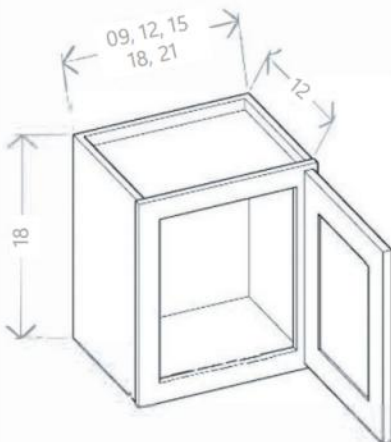

Stacker Cabinets - 18" High

Model	Description	Width	Height	Depth
W0918	Cabinet Dimension	9	18	12
	Door Dimension	8¹/₂	17	³/₄
W1218	Cabinet Dimension	12	18	12
	Door Dimension	11¹/₂	17	³/₄
W1518	Cabinet Dimension	15	18	12
	Door Dimension	14¹/₂	17	³/₄
W1818	Cabinet Dimension	18	18	12
	Door Dimension	17¹/₂	17	³/₄
W2118	Cabinet Dimension	21	18	12
	Door Dimension	20¹/₂	17	³/₄