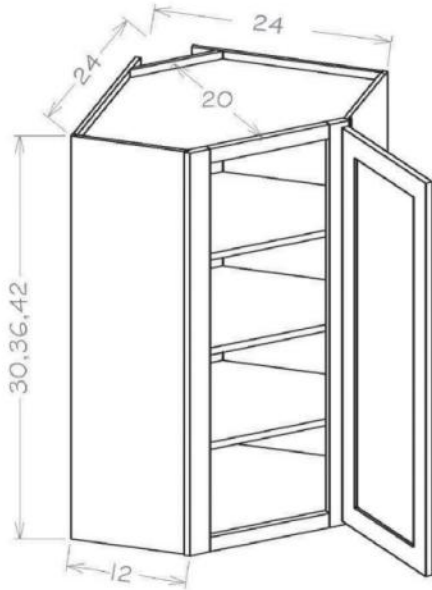

Diagonal Corner Wall Cabinets

Model	Description	Width	Height	Depth
DCW2430	Cabinet Dimension	24	30	12
	Door Dimension	15$\frac{1}{4}$	29	$\frac{3}{4}$
DCW2436	Cabinet Dimension	24	36	12
	Door Dimension	15$\frac{1}{4}$	35	$\frac{3}{4}$
DCW2442	Cabinet Dimension	24	42	12
	Door Dimension	15$\frac{1}{4}$	41	$\frac{3}{4}$

- DCW Inside Openings are 12 $\frac{1}{8}$ " Wide
- 30 and 36"H cabinets only have two shelves.