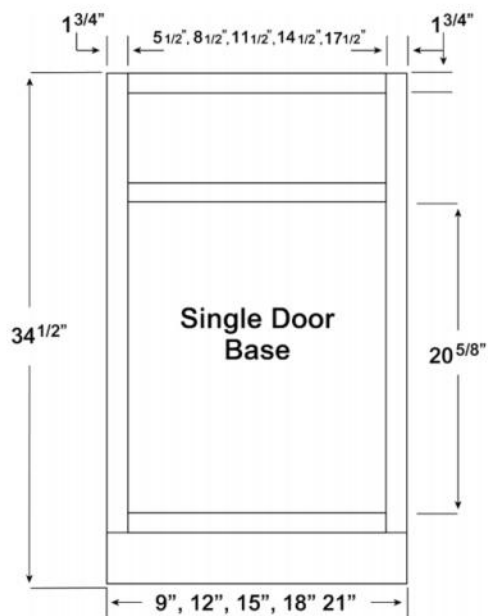

CONSTRUCTION SPECIFICATIONS

CABINET FRAME & OPENING DIMENSIONS - 1 3/4

- Height of all base cabinet openings is 20 5/8"
- Cabinet Size - 3 1/2" will give you opening
- Example B30: 30" - 3 1/2" = 26 1/2"