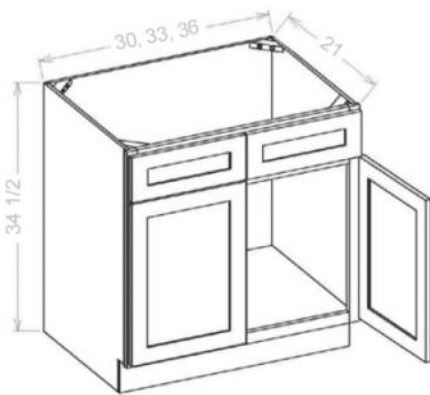

Vanity Sink Bases - Double Door Double Drawer Front

Model	Description	Width	Height	Depth
VS30	Cabinet Dimension	30	34½	21
	Door Dimension	14¾	22½	¾
	Drawer Front	14¾	6¼	¾
VS33	Cabinet Dimension	30	34½	21
	Door Dimension	16¼	22½	¾
	Drawer Front	16¼	6¼	¾
VS36	Cabinet Dimension	36	34½	21
	Door Dimension	17¾	22½	¾
	Drawer Front	17¾	6¼	¾