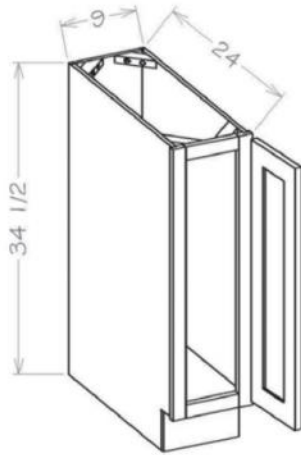

(Specifications subject to change without notice)

PRODUCT SPECIFICATIONS

Tray Base

Model	Description	Width	Height	Depth
BT9	Cabinet Dimension	9	34½	24
	Door Dimension	8½	34½	¾

Single Door Single Drawer Bases