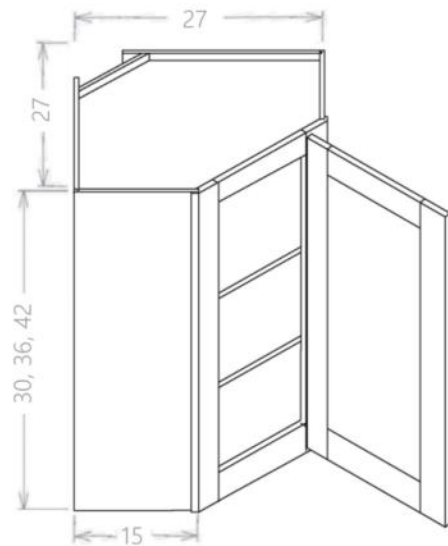

Wall Diagonal Corner Cabinet

Model	Description	Width	Height	Depth
DCW2730	Cabinet Dimension	27	30	12
	Door Dimension	18$\frac{1}{4}$	29	$\frac{3}{4}$
DCW2736	Cabinet Dimension	27	36	12
	Door Dimension	18$\frac{1}{4}$	35	$\frac{3}{4}$
DCW2742	Cabinet Dimension	27	42	12
	Door Dimension	18$\frac{1}{4}$	41	$\frac{3}{4}$