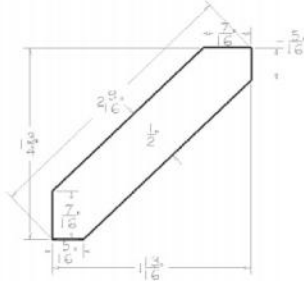

Crown Moulding - 1 3/4"H Angled Crown Moulding

Model Description Width Height Depth

ACM8	Dimension	96	1 3/4	1 13/16
------	-----------	----	-------	---------

Crown Moulding - 3\"/>

Model Description Width Height Depth