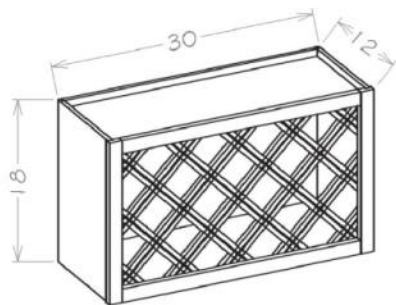

Wall Accessory Cabinets - Wine Rack

Model	Description	Width	Height	Depth
WRC3018	Cabinet Dimension	30	18	12

- Fits 17 Bottles
- For optimal functionality, insert rear lattice 1-1/2" from the back of the cabinet.