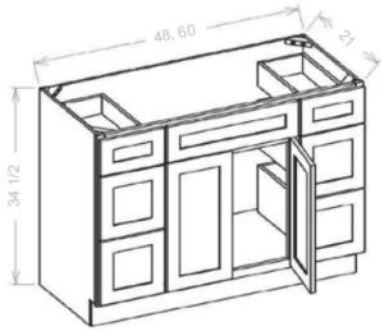

PRODUCT SPECIFICATIONS

Vanity Combo Bases - Double Drawers Stack

Model	Description	Width	Height	Depth
VDDB48	Cabinet Dimension	48	34½	21
	Top Drawer Front	11½	6¼	¾
	Bottom Drawer Front	11½	11⅞	¾
	Top Long Drawer Front	23⅝	6¼	¾
	Top Drawer Box	8½	3⅝	18
	Bottom Drawer Box	8½	8¼	18
	Door Dimension	11¾	22½	¾
VDDB60	Cabinet Dimension	60	34½	21
	Top Drawer Front	11½	6¼	¾
	Bottom Drawer Front	11½	11⅞	¾
	Top Long Drawer Front	35⅝	6¼	¾
	Top Drawer Box	8½	3⅝	18
	Bottom Drawer Box	8½	8¼	18
	Door Dimension	17⅝	22½	¾
VSDB60	Cabinet Dimension	60	34½	21
	Top Drawer Front	11½	6¼	¾
	Bottom Drawer Front	11½	11⅞	¾
	Top Long Drawer Front	23⅝	6¼	¾
	Top Drawer Box	8½	3⅝	18
	Bottom Drawer Box	8½	8¼	18
	Door Dimension	11¾	22½	¾