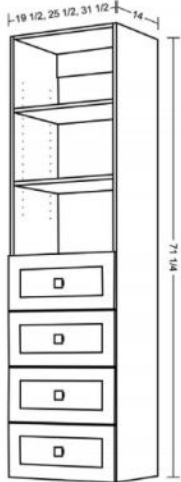

4 Shaker Drawer Closet Shelf Tower Unit in White

Model	Width	Depth	Height
CCWFH3S4SD19H	19½	14	71¼
CCWFH3S4SD25H	25½	14	71¼
CCWFH3S4SD31H	31½	14	71¼

- Include cabinet knobs/ 2 adjustable shelves