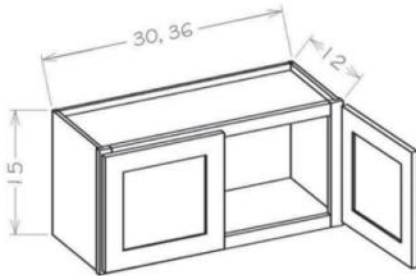

PRODUCT SPECIFICATIONS

Bridge Cabinets - 15" High

Model	Description	Width	Height	Depth
W3015	Cabinet Dimension	30	15	12
	Door Dimension	14³/₄	14	³/₄
W3615	Cabinet Dimension	36	15	12
	Door Dimension	17³/₄	14	³/₄