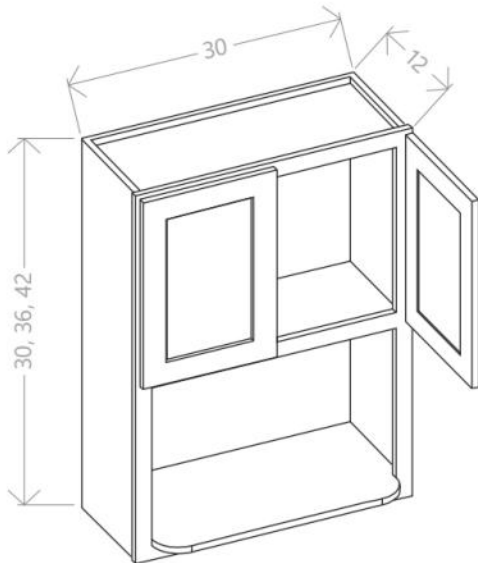

Wall Microwave Cabinets - Two Doors

Model	Description	Width	Height	Depth
MO3030	Cabinet Dimension	30	30	12
	Drawer Front	14¾	10⅝	¾
	Drawer Box	26⅞	17¼	12
MO3036	Cabinet Dimension	30	36	12
	Drawer Front	14¾	15⅝	¾
	Drawer Box	26⅞	17¼	12
MO3042	Cabinet Dimension	30	42	12
	Drawer Front	14¾	21⅝	¾
	Drawer Box	26⅞	17¼	12

- MO3036 and MO3042 have an inner adjustable shelf