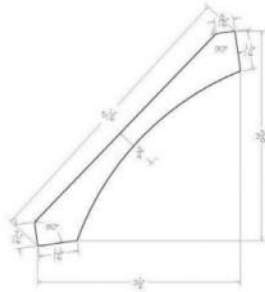

Crown Moulding - Cove Moulding

Model Description Width Height Depth

COV	Dimension	96	3 3/8	3 1/2