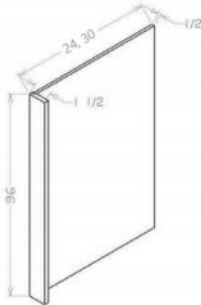

Panels - Refrigerator End Panel

Model Description Width Height Depth

REPV3096	Dimension	1 1/2	96	30
REPV2496	Dimension	1 1/2	96	24

- Finished on both sides