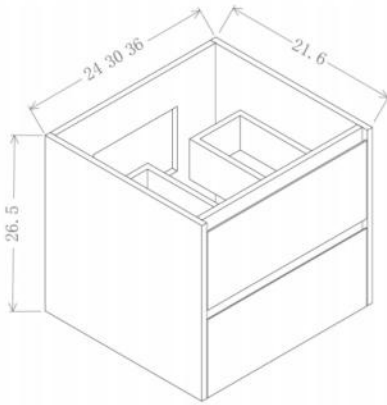

PRODUCT SPECIFICATIONS

F1 Collection

Model	Width	Depth	Height
F1WHT24	24	21.6	26.5
F1WHT30	30	21.6	26.5
F1WHT36	36	21.6	26.5
F1DOVE24	24	21.6	26.5
F1DOVE30	30	21.6	26.5
F1DOVE36	36	21.6	26.5

- **Material:** Plywood
- **Color:** White/Dove
- **Handle Finish:** Brushed Nickel