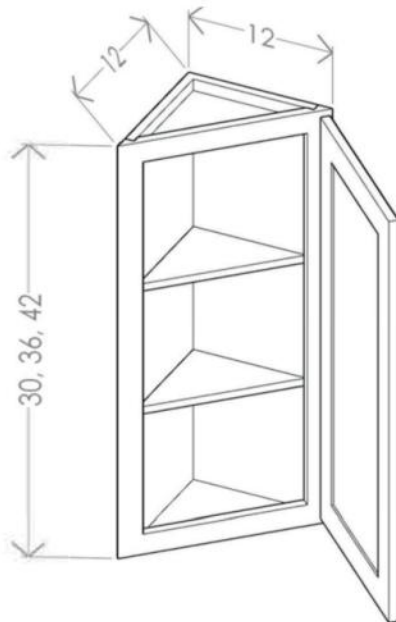

Angle Wall Cabinet

Model	Description	Width	Height	Depth
AW1230	Cabinet Dimension	12	30	12
	Door Dimension	16³/₃₂	29	³/₄
AW1236	Cabinet Dimension	12	36	12
	Door Dimension	16³/₃₂	35	³/₄
AW1242	Cabinet Dimension	12	42	12
	Door Dimension	16³/₃₂	41	³/₄