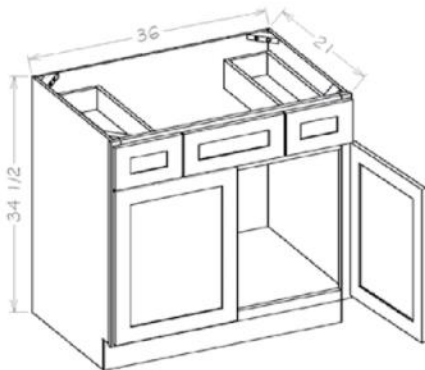

Vanity Combo Bases

Model	Description	Width	Height	Depth
VSD36	Cabinet Dimension	36	34½	21
	Door Dimension	17¾	22½	¾
	Outside Drawer Front	10¼	6¼	¾
	Center Drawer Front	14½	6¼	¾
	Drawer Box	7⅞	3¼	17⅞