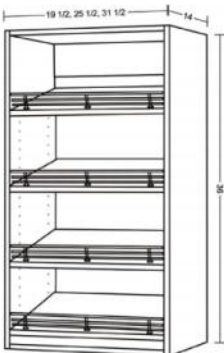

Shoe Shelf Short Tower Unit in White

Model	Width	Depth	Height
CCW4SS19H	19½	14	36
CCW4SS25H	25½	14	36
CCW4SS31H	31½	14	36

- 4 adjustable shoe shelves