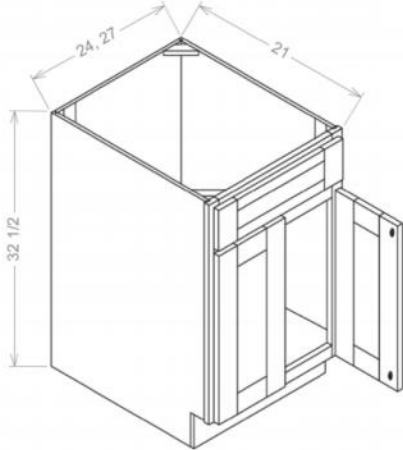

PRODUCT SPECIFICATIONS

Vanity Sink Base Cabinet - ADA

Model	Description	Width	Height	Depth
VS24-ADA	Cabinet Dimension	24	34½	21
	Door Dimension	11¾	22½	¾
	Drawer Front	23½	6¼	¾
VS27-ADA	Cabinet Dimension	27	34½	21
	Door Dimension	13¾	22½	¾
	Drawer Front	26½	6¼	¾