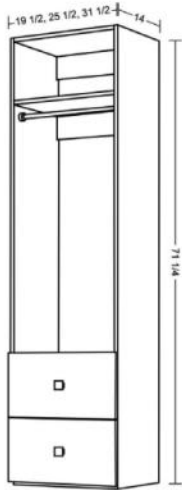

Hanging Tower with Flat Drawers Unit in White

Model	Width	Depth	Height
CCWFH5S2FD19H	19½	14	71¼
CCWFH5S2FD25H	25½	14	71¼
CCWFH5S2FD31H	31½	14	71¼

- Include a stainless steel hanging rod and cabinet knobs/ NO adjustable shelves