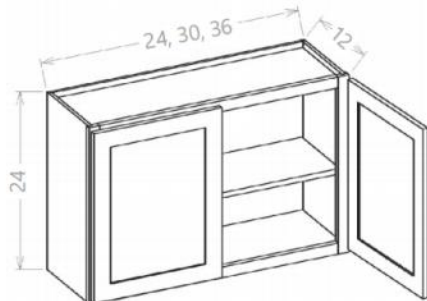

Bridge Cabinets - 24" High

Model	Description	Width	Height	Depth
W2424	Cabinet Dimension	24	24	12
	Door Dimension	11³/₄	23	³/₄
W3024	Cabinet Dimension	30	24	12
	Door Dimension	14³/₄	23	³/₄
W3624	Cabinet Dimension	36	24	12
	Door Dimension	17³/₄	23	³/₄

- All 24" High Cabinets Include One Inner Shelf