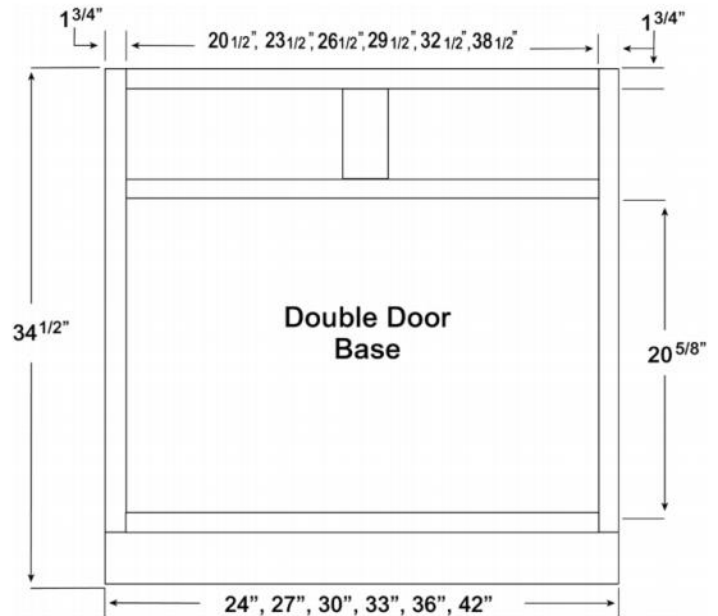

CONSTRUCTION SPECIFICATIONS

CABINET FRAME & OPENING DIMENSIONS - 1 3/4

- Height of all base cabinet openings is 20 5/8"
- Cabinet Size - 3 1/2" will give you opening
- Example B30: 30" - 3 1/2" = 26 1/2"