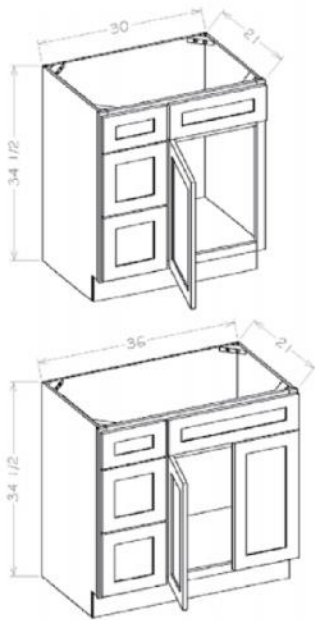

Vanity Combo Bases - Drawers Left

Model	Description	Width	Height	Depth
V3021DL	Cabinet Dimension	30	34½	21
	Top Drawer Front	11½	6¼	¾
	Bottom Drawer Front	11½	11⅞	¾
	Top Long Drawer Front	17½	6¼	¾
	Bottom Drawer Box	8	8¼	18
	Door Dimension	17½	22½	¾
V3621DL	Cabinet Dimension	36	34½	21
	Top Drawer Front	11½	6¼	¾
	Bottom Drawer Front	11½	11⅞	¾
	Top Long Drawer Front	23½	6¼	¾
	Bottom Drawer Box	8	8¼	18
	Door Dimension	11¾	22½	¾