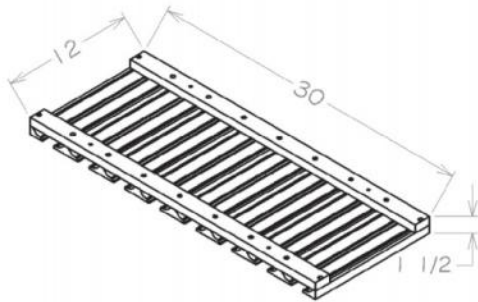

PRODUCT SPECIFICATIONS

Wall Accessory Cabinets - Wine Cubby

Model	Description	Width	Height	Depth
WWC630	Cabinet Dimension	30	6	12

- Fits 6 Bottles

Specialty Wall - Stem Glass Holder

Model	Description	Width	Height	Depth
SGH30	Dimension	30	1 1/2	12

Specialty Wall - Floating Shelves

Model	Description	Width	Height	Depth
FS36	Dimension	36	1 1/2	11
FS48	Dimension	48	1 1/2	11
FS60	Dimension	60	1 1/2	11

- 36" W floating shelf only has one mounting bracket.
- Recommended Max Weight: 25 lbs