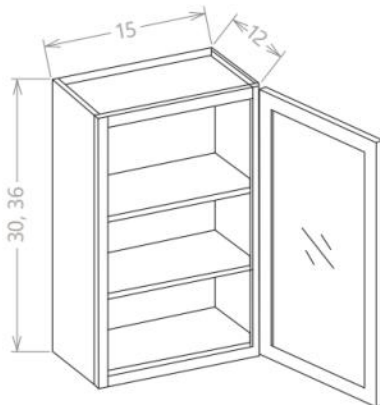

Glass Door Wall Cabinets - Single Door